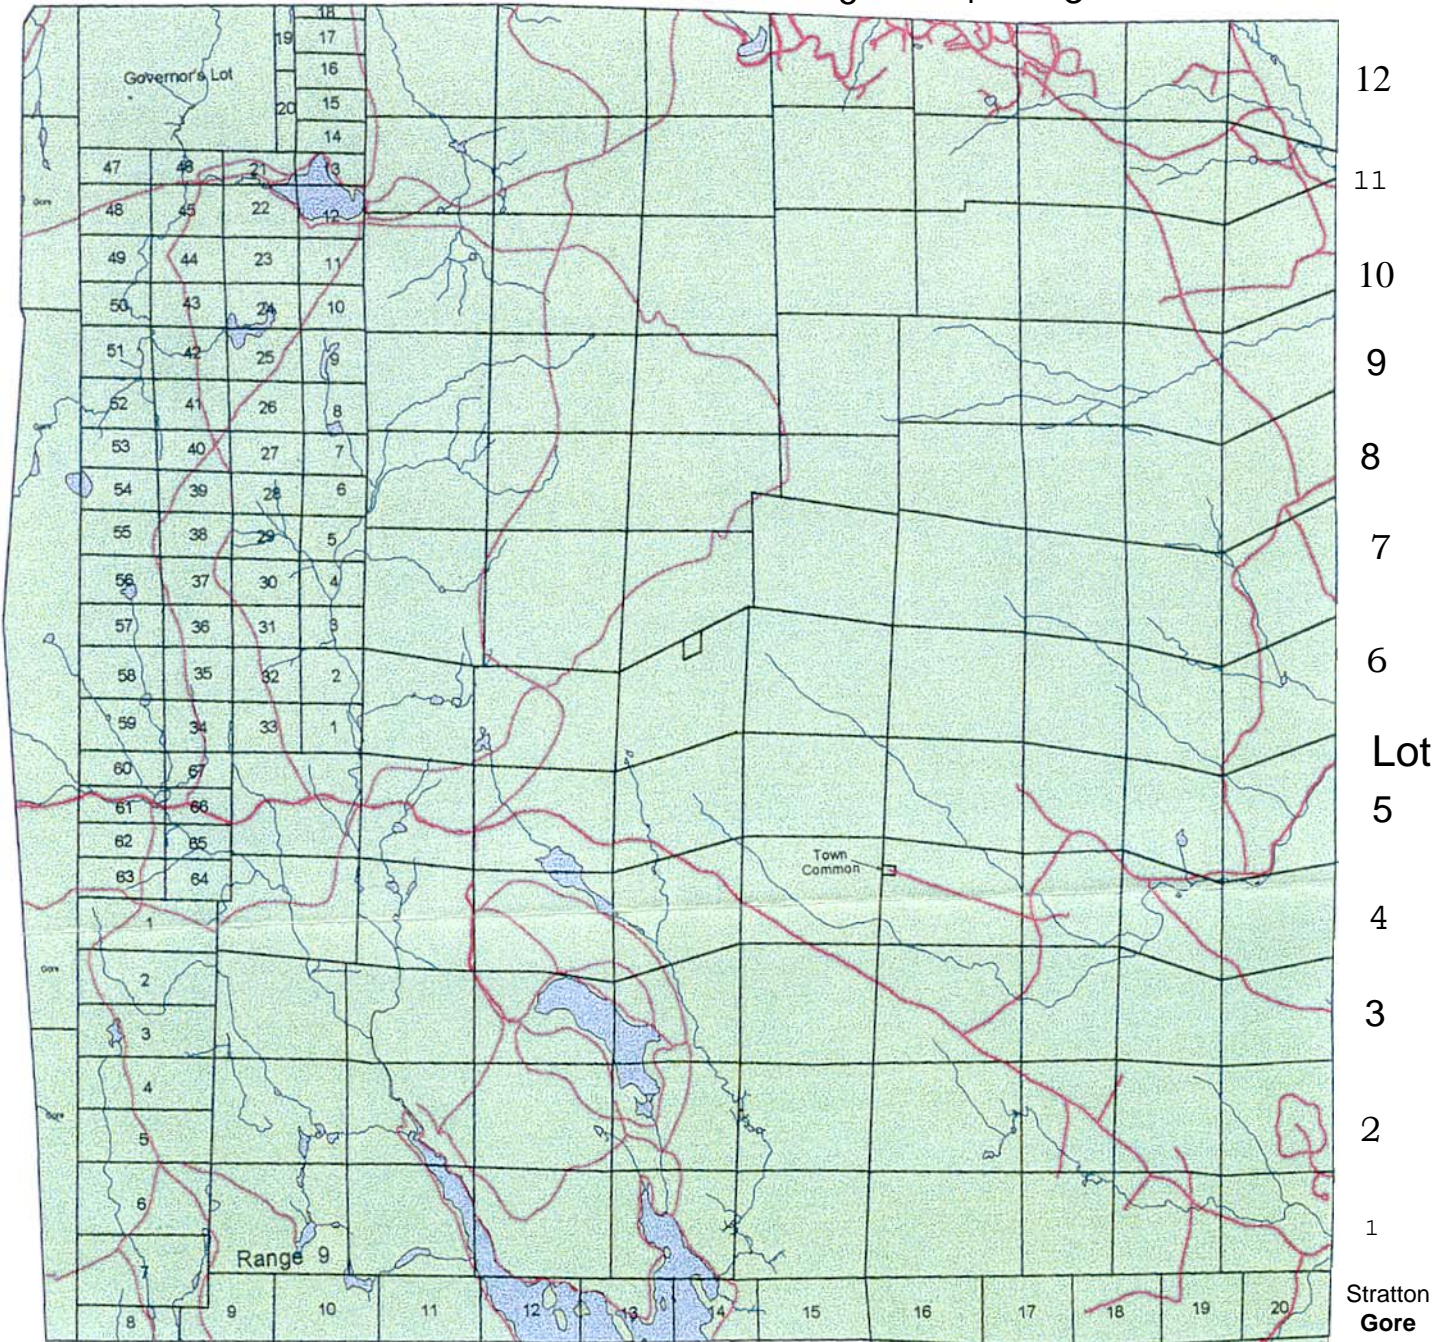

8 7 6 Range 5 4 3 2 1

Lot / Range Grid Map of Stratton Vermont

A recent map with original range / lot grid overlay

Somerset ANNEX