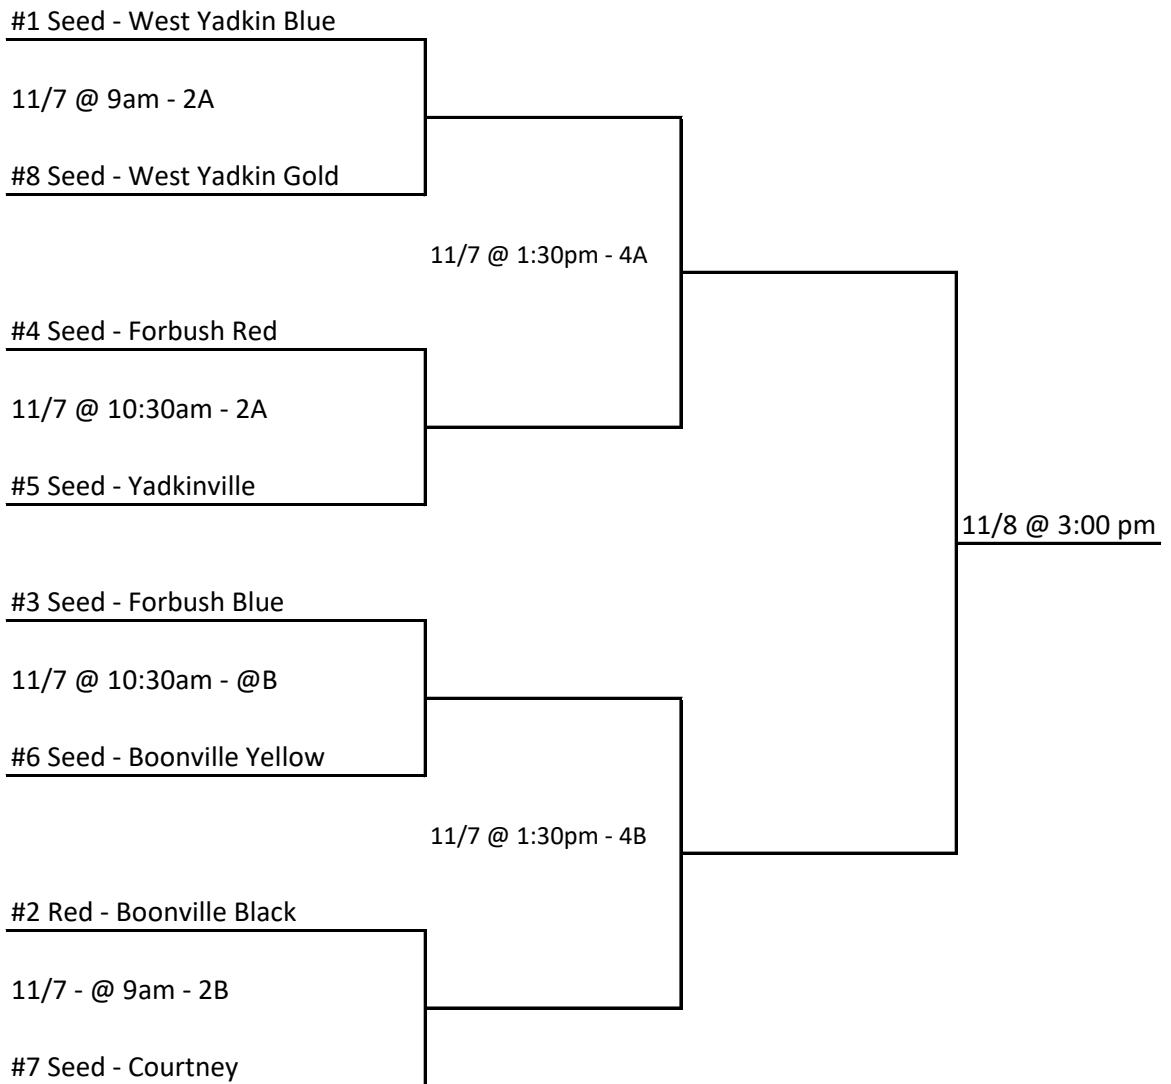

8U FALL CLASSIC BRACKET

Blue Division	
Seed	Team
1	West Yadkin Blue
2	East Bend
3	Yadkinville Blue
4	Courtney Green
5	Boonville Black
6	Forbush Blue

Red Division	
Seed	Team
1	Yadkinville White
2	Courtney White
3	West Yadkin Gold
4	Boonville Yellow
5	Fall Creek
6	Forbush Red

11/7 @ 1:15pm - 4A

11/7 @ 10:15am - 4A

#6 Blue - Forbush Blue

11/8 @ 2:30 pm

#1 Red - Yadkinville White

#4 Red - Boonville Yellow

11/7 @ 11:45am - 4B

11/7 @ 9:00am - 4B

#5 Red - Fall Creek

11/7 @ 3:30pm - 4B

#2 Red - Courtney White

#3 Red - West Yadkin Gold

11/7 - @1:15pm - 4B

11/7 @ 10:15am - 4B

#6 Red - Forbush Red

10U FALL CLASSIC BRACKET

Seed	Team
1	West Yadkin Blue
2	Boonville Black
3	Forbush Blue
4	Forbush Red
5	Yadkinville
6	Boonville Yellow
7	Courtney
8	West Yadkin Gold

12U FALL CLASSIC BRACKET

Seed	Team
1	Boonville
2	Courtney
3	Forbush
4	West Yadkin
5	Yadkinville Blue
6	Yadkinville White