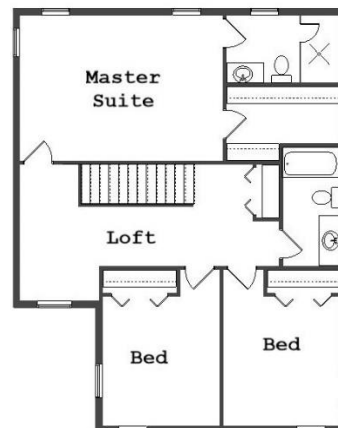

Your Land Your Style Your Home Your Way
Design + Build = Your Best Value

The **Kraus** Company, LLC
DESIGN BUILD

248-972-5549

We Welcome Your Changes
to All of Our Plans

Memphis Downs (LS)
2020 Sq.Ft.

Copyright © 2021 Kraus Design Build
All Rights Reserved

Setting the New Standard

Your Land Your Style Your Home Your Way

Design + Build = Your Best Value

www.krausbuild.com

The **Kraus** Company, LLC
DESIGN BUILD

248-972-5549

We Welcome Your Changes
to All of Our Plans

Memphis Downs IV (LS)
2160 Sq.Ft.

Copyright © 2016 Kraus Design Build
All Rights Reserved

Setting the New Standard