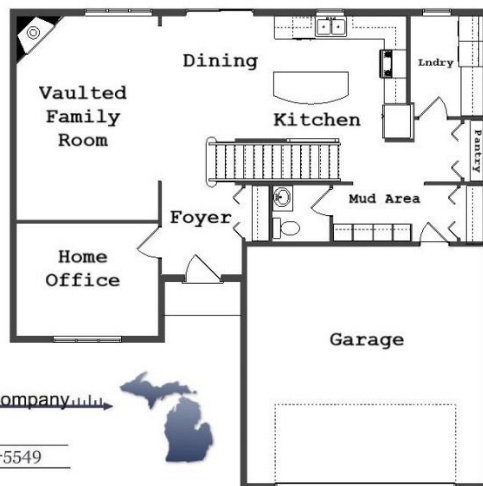

Your Land Your Style Your Home Your Way
Design + Build = Your Best Value

The **Kraus** Company, LLC
DESIGN BUILD

248-972-5549

We Welcome Your Changes
to All of Our Plans

Memphis Downs (LS)
2020 Sq.Ft.

Copyright © 2021 Kraus Design Build
All Rights Reserved

Setting the New Standard

Your Land Your Style Your Home Your Way

Design + Build = Your Best Value

www.krausbuild.com

The **Kraus** Company, LLC
DESIGN BUILD

248-972-5549

We Welcome Your Changes
to All of Our Plans

Memphis Downs IV (LS)
2160 Sq.Ft.

Copyright © 2016 Kraus Design Build
All Rights Reserved

Setting the New Standard