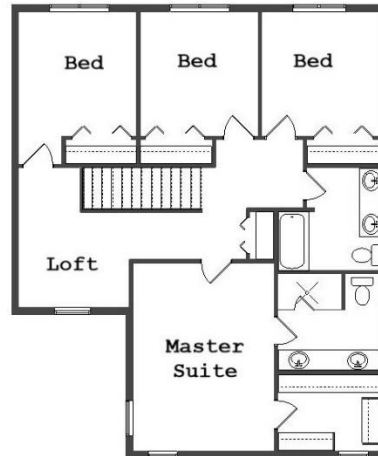

Setting the New Standard

Your Land Your Style Your Home Your Way

Design + Build = Your Best Value

www.krausbuild.com

The **Kraus** Company, LLC
DESIGN BUILD

248-972-5549

We Welcome Your Changes
to All of Our Plans

Memphis Downs IV (LS)
2160 Sq.Ft.

Copyright © 2016 Kraus Design Build
All Rights Reserved

Setting the New Standard