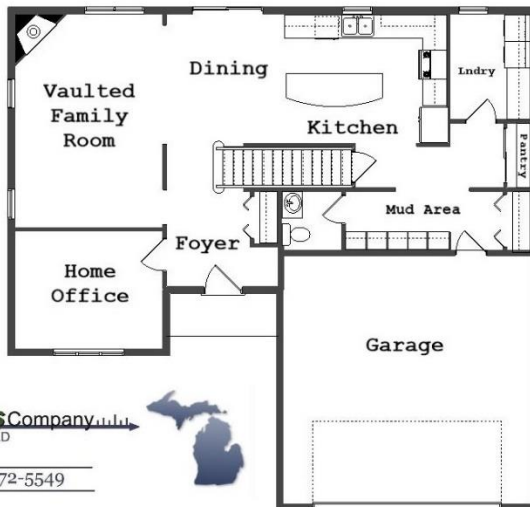

The **Kraus** Company, LLC
DESIGN BUILD

248-972-5549

We Welcome Your Changes
to All of Our Plans