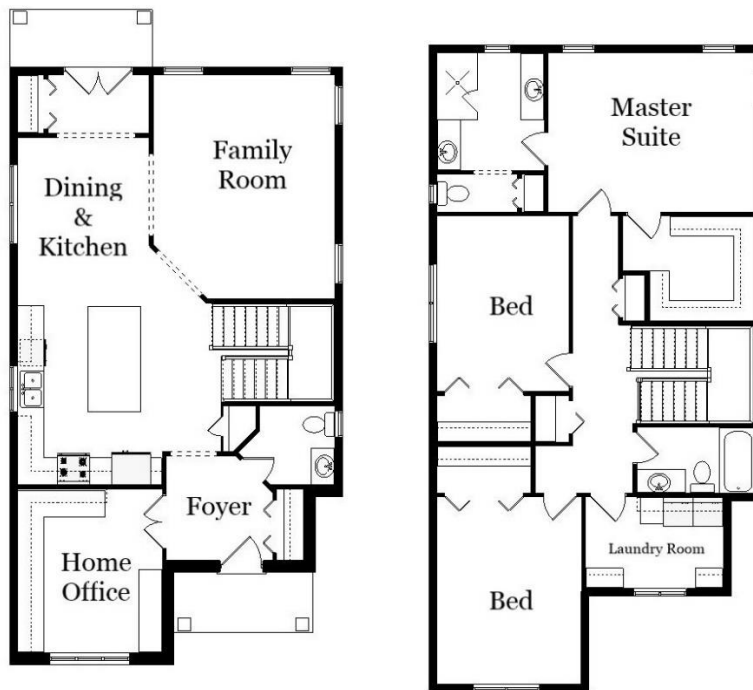

Your Land Your Style Your Home Your Way

Design + Build = Your Best Value

[www.krausbuild.com](http://www.krausbuild.com)

In Town 4038 D  
2100 Sq. Ft.

Copyright © 2021 Kraus Design Build  
All Rights Reserved

The **Kraus** Company  
DESIGN BUILD

248-972-5549

Setting the New Standard