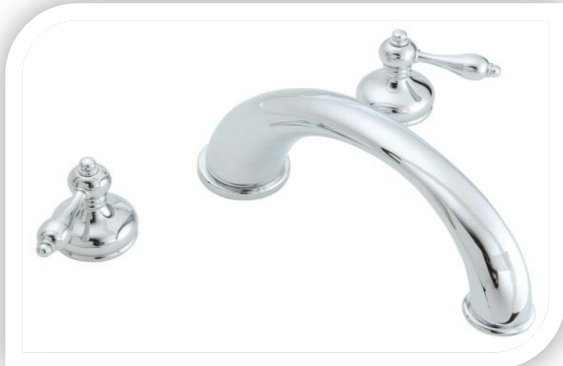

1900-B SERIES - TWO HANDLE ADJUSTABLE WIDESPREAD ROMAN TUB FILLER FAUCET

DESCRIPTION

- * Solid Brass Construction
- * 6" to 16" Adjustable
- * Quarter Turn Ceramic Disk Cartridges

STANDARDS

- * Lifetime Limited Warranty
- * UPC Listed
- * Meets or Exceeds ANSI A112.18.1M
- * Complies with Strict Water Conservation Standards

FINISHES

- * Chrome
- * Brushed Nickel
- * Vintage Bronze

<u>MODEL</u>	<u>DESCRIPTION</u>	<u>FINISHES</u>
#1901-B	Two Handle Adjustable Widespread Roman Tub Filler Faucet	* Chrome
#1906-B	Two Handle Adjustable Widespread Roman Tub Filler Faucet	* Brushed Nickel
#1909-B	Two Handle Adjustable Widespread Roman Tub Filler Faucet	* Vintage Bronze