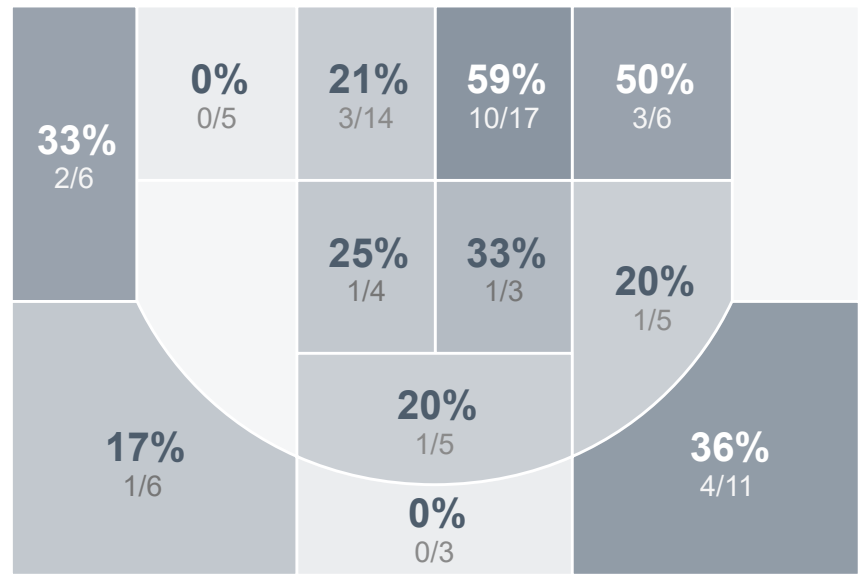

Girls Varsity Basketball