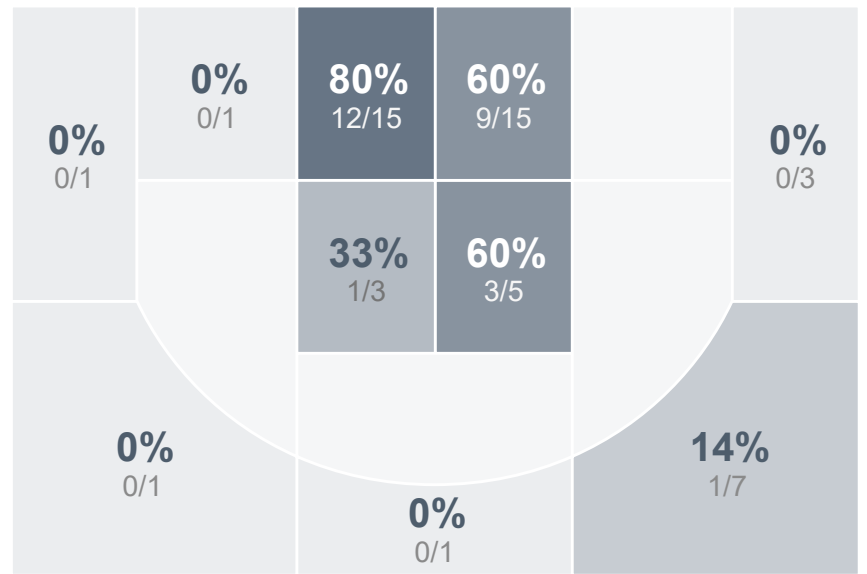

Girls Varsity Basketball