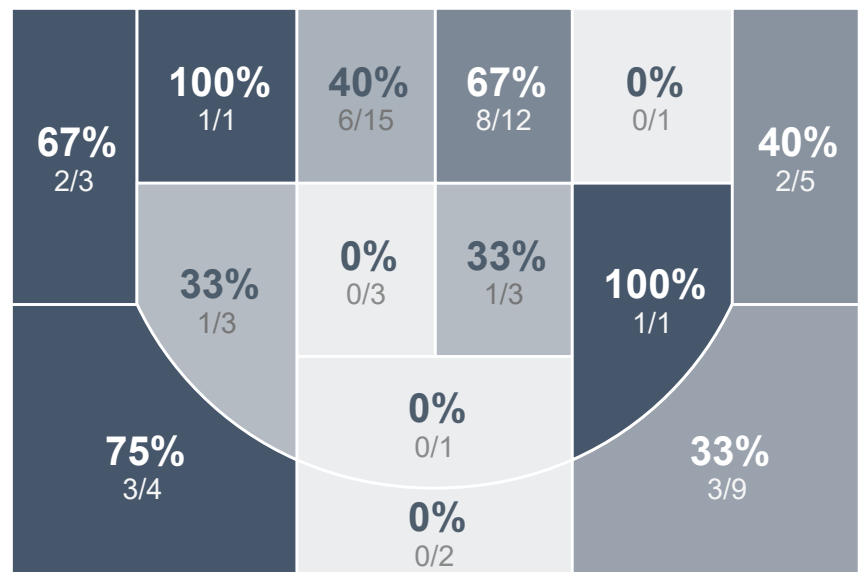

Mandan High School