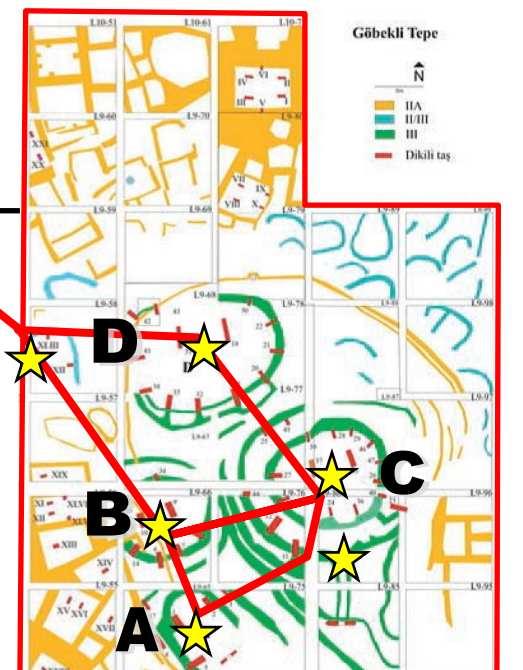

GOBEKLI TEPE CYDONIA STAR MAP

TURKEY

MARTIAN MOTIF TRIANGULATION PATTERN

MARTIAN MOTIF

CYDONIA, MARS

40°44'33.60N 09°27'40.29W

FACE OF ALA-LU

PLEIADES CITY

D&M PENTAGON

Rock Temple D&M PENTAGON

Unmarked Mound

FACE OF ALA-LU

'EL NATH'

188 YARDS

'ALDEBARAN'

Taurus Head

THE PLEIADES

7 Daughters of Atlas

ALCYONE

Atlas

Pleione

Merope

Maia

Electra

Celaene

Taygete

Asterope

PLEIADES CITY

X?

Google Earth