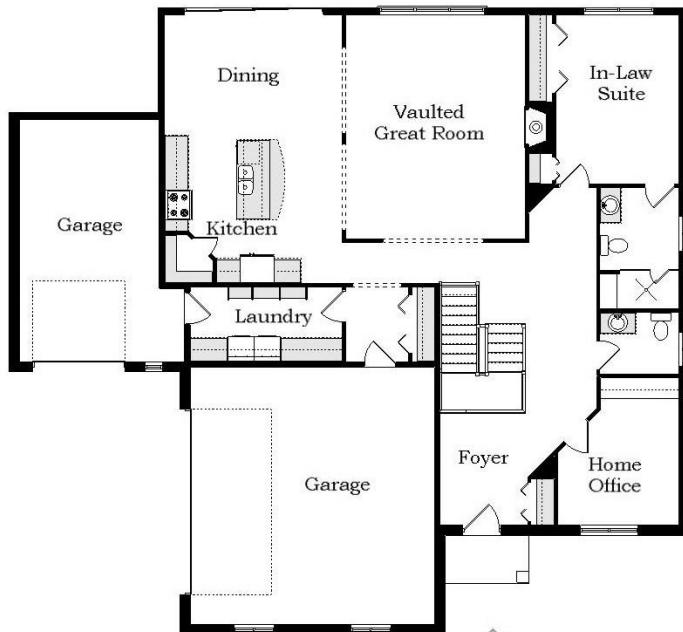

Your Land Your Style Your Home Your Way

Design + Build = Your Best Value

We Welcome
Your Changes
to All of Our Plans

The **Kraus** Company
DESIGN BUILD

Suffield Ave. MG
3070 Sq.Ft.

Copyright © 2021 Kraus Design
All Rights Reserved