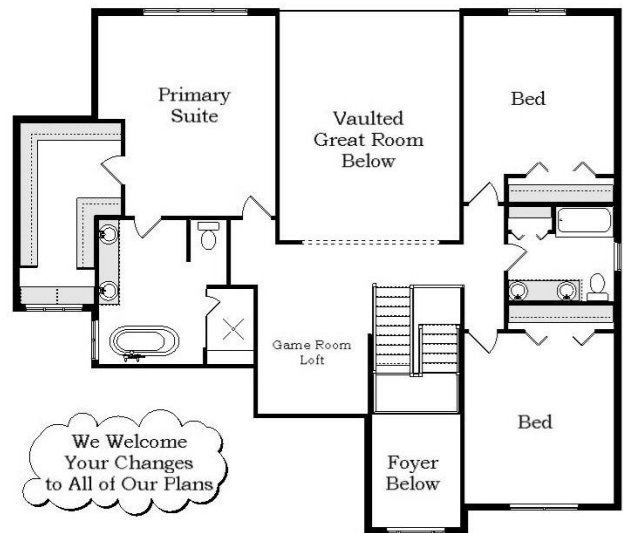

Your Land Your Style Your Home Your Way

Design + Build = Your Best Value

We Welcome
Your Changes
to All of Our Plans

The **Kraus** Company
DESIGN BUILD

Suffield Ave. MG
3070 Sq.Ft.

Copyright © 2021 Kraus Design
All Rights Reserved