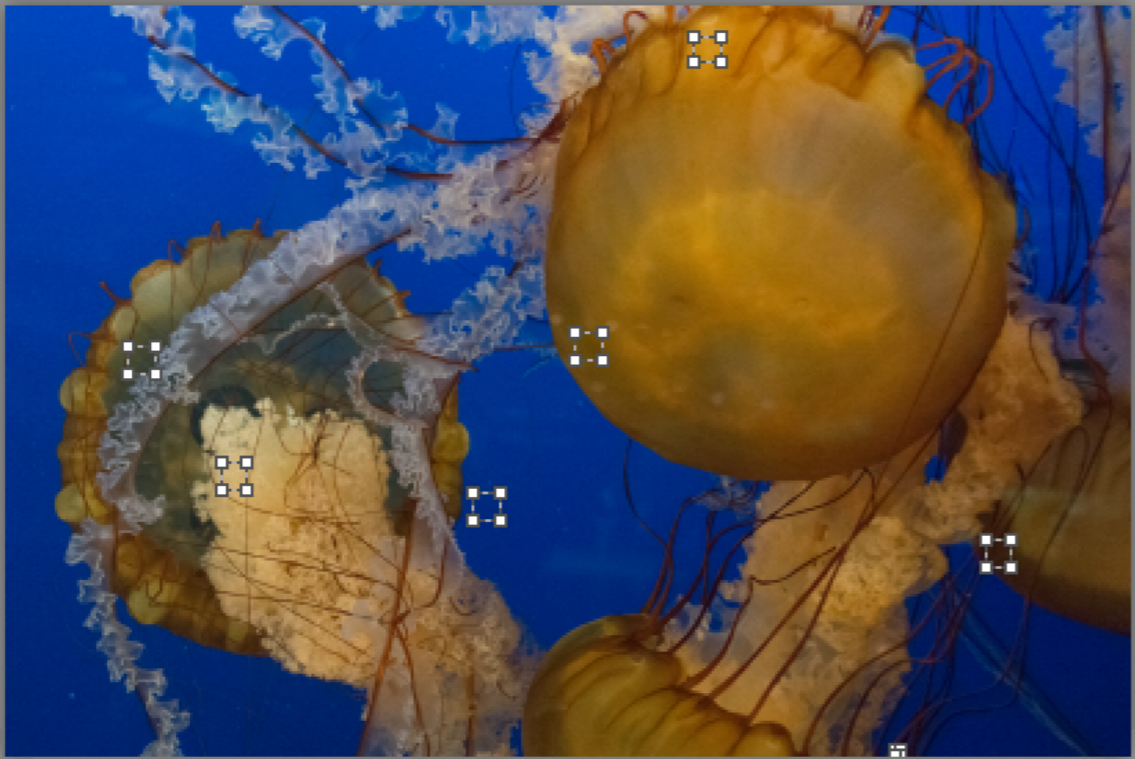

Reset Load Save

LOUPE

MER_5126-Edit.tif
(18.8MP, ISO 6400, NIKON D7200)

Nik's Unique Trick

Control Points

- U Point technology — created to quickly create precise selections without the use complex masks or tools
- Each control point creates a selection based on the characteristics of the object under it — AND on the proximity of other control points
- Depending on the Nik tool, control points have sliders to adjust size and other factors such as saturation, hue, “structure,” and contrast