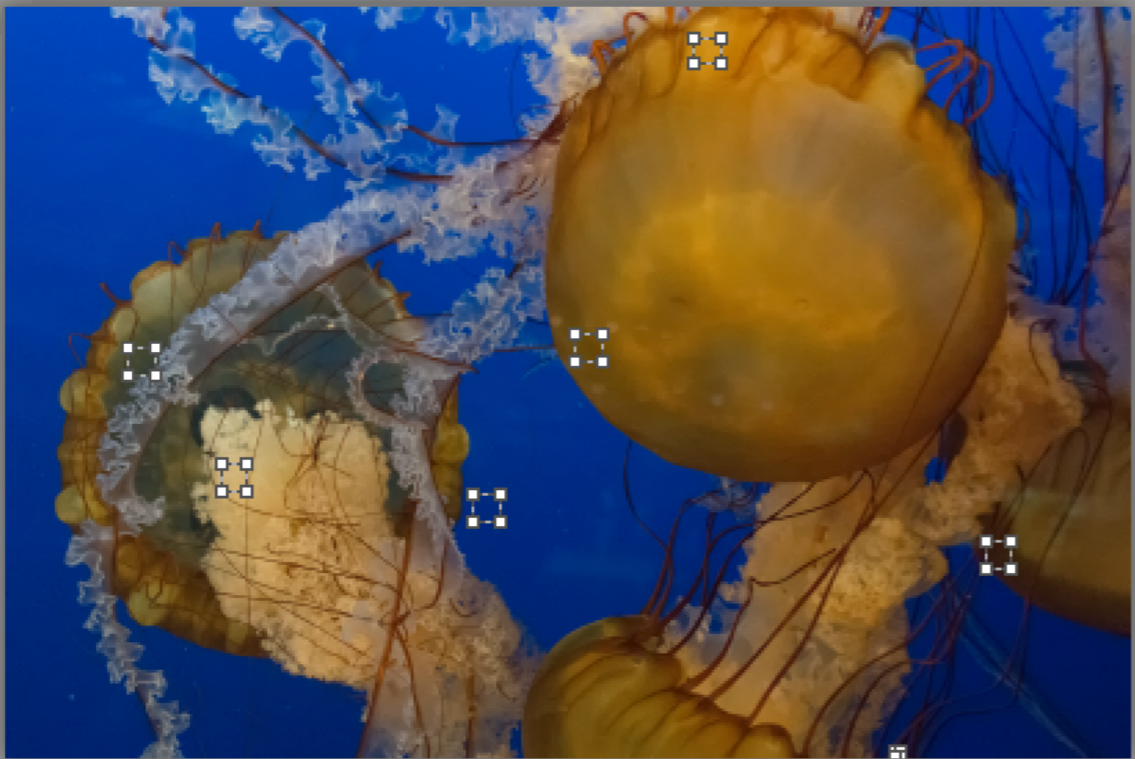

- Color control with advanced functions to change contrast and saturation

Color Efex Pro *filters, filters, filters*

2 filters
(Brilliance/
Warmth
+
Sunshine)

Silver Efex Pro

presets, presets, presets

one preset
(Antique plate 2)

Reset Load Save

LOUPE

MER_5126-Edit.tif
(18.8MP, ISO 6400, NIKON D7200)

Nik's Unique Trick

Control Points

- U Point technology — created to quickly create precise selections without the use complex masks or tools
- Each control point creates a selection based on the characteristics of the object under it — AND on the proximity of other control points
- Depending on the Nik tool, control points have sliders to adjust size and other factors such as saturation, hue, “structure,” and contrast