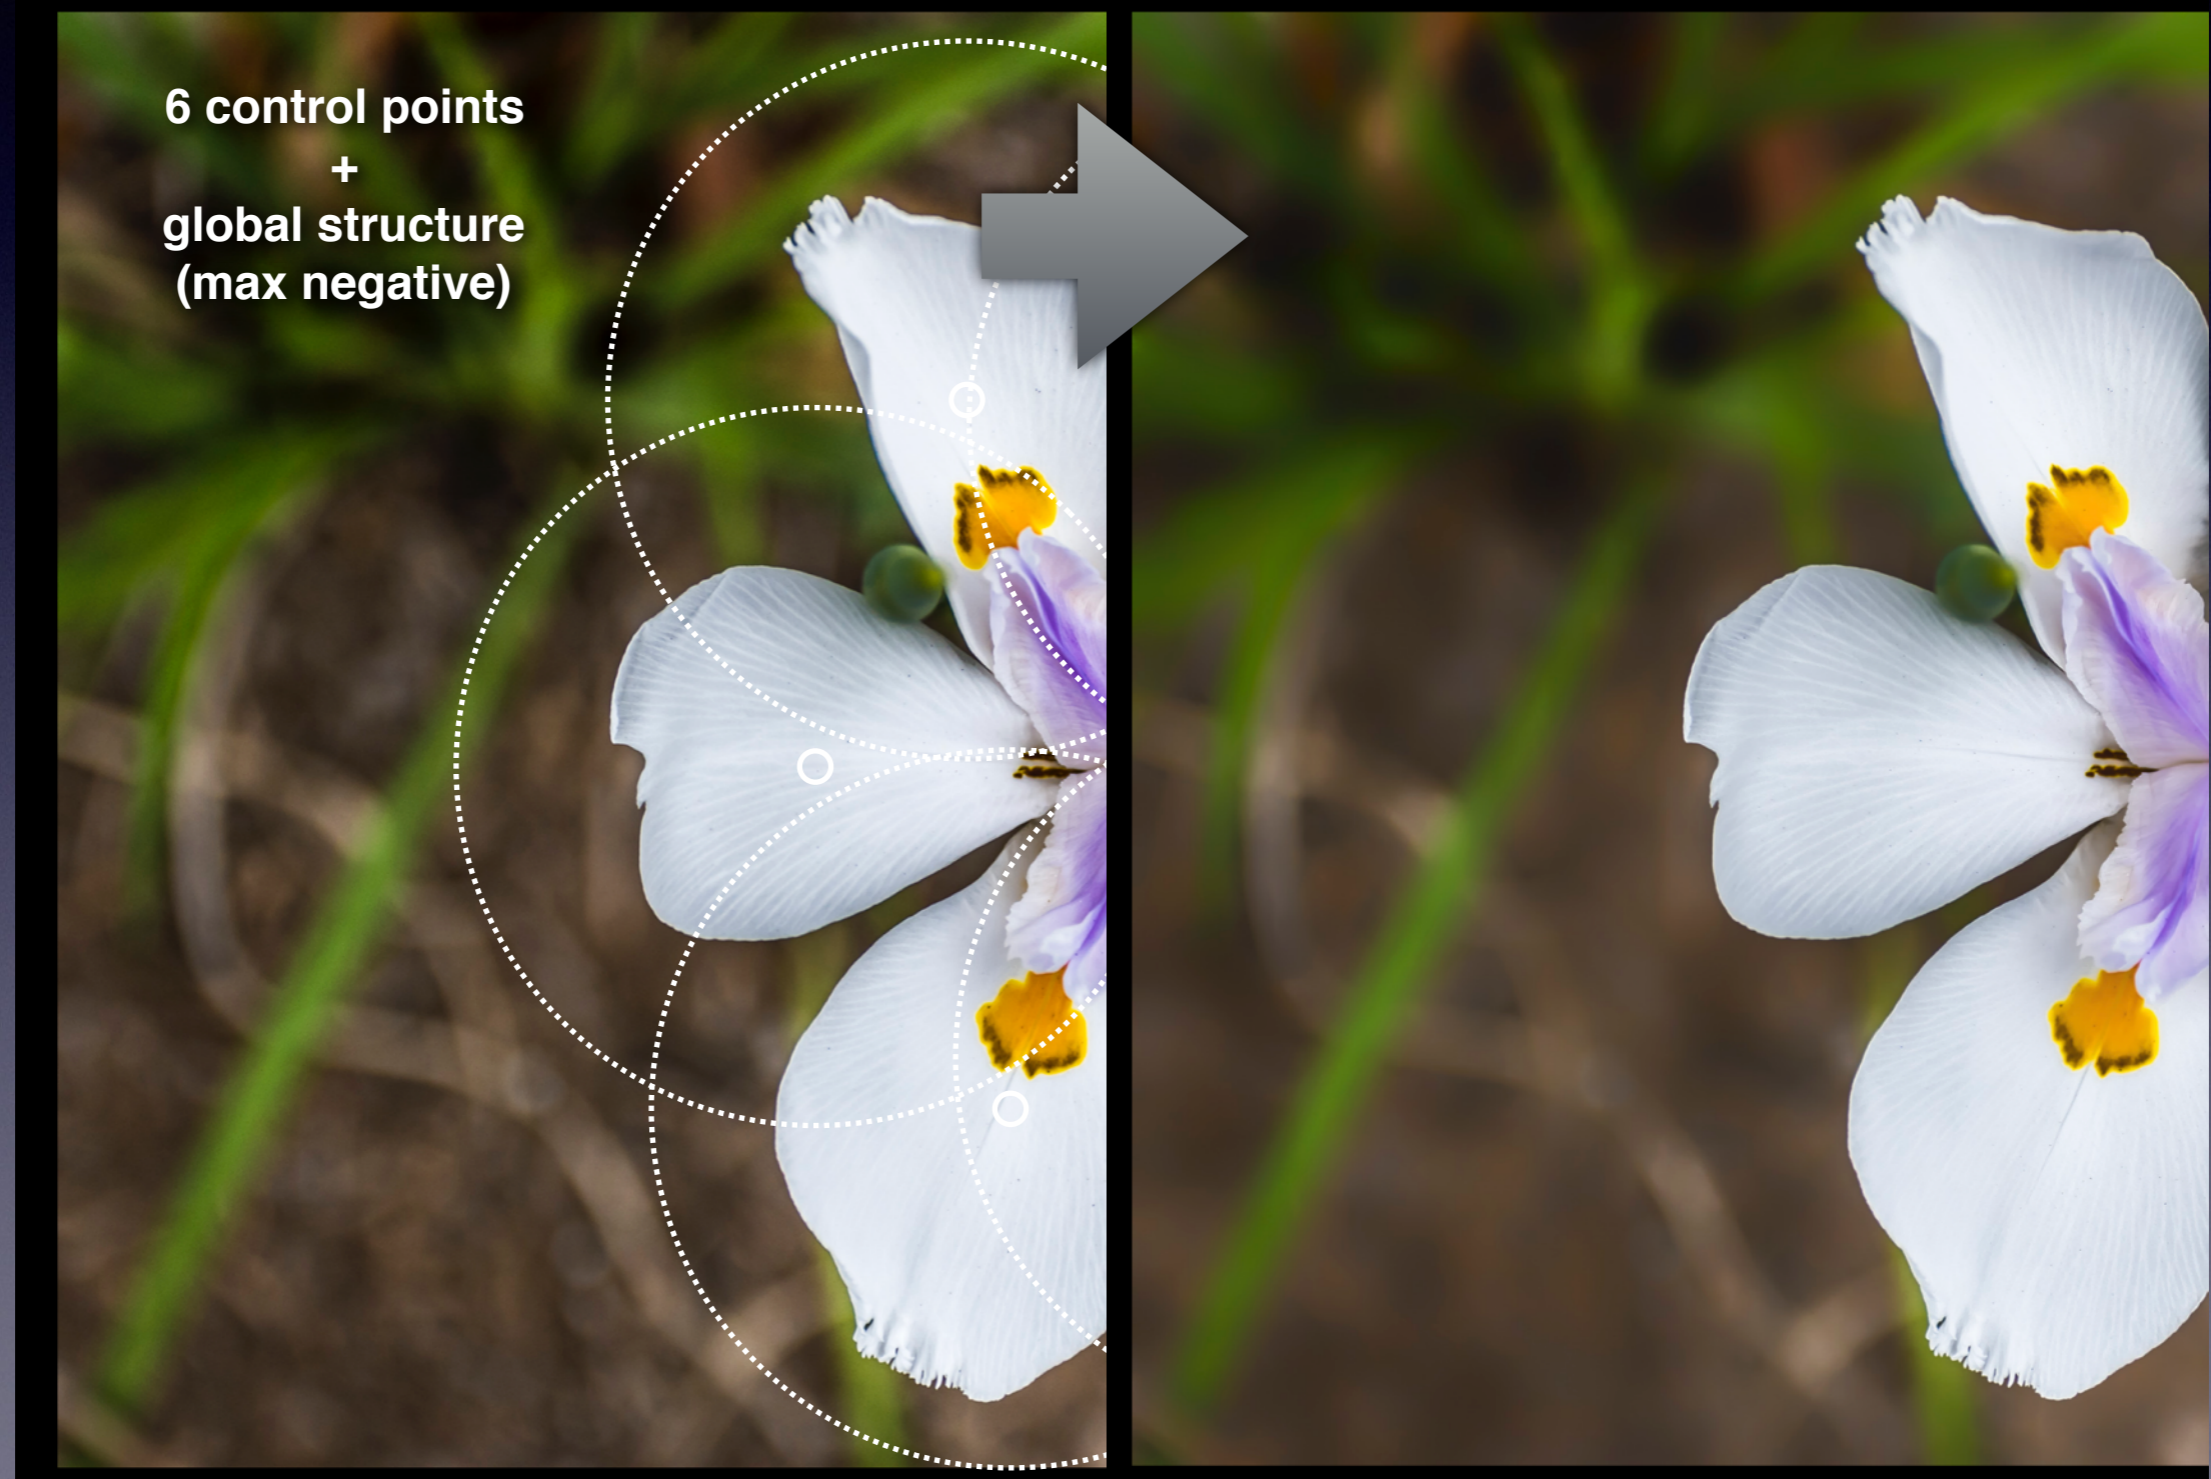

Reset Load Save

LOUPE

MER_5126-Edit.tif
(18.8MP, ISO 6400, NIKON D7200)

Nik's Unique Trick

Control Points

- U Point technology — created to quickly create precise selections without the use complex masks or tools
- Each control point creates a selection based on the characteristics of the object under it — AND on the proximity of other control points
- Depending on the Nik tool, control points have sliders to adjust size and other factors such as saturation, hue, “structure,” and contrast

Analog Efex Pro *esthetics of nostalgia*

control point

one preset
+
1 control point

Sharpener Pro

sharpening with a twist

Viveza

Efficient color image enhancement

global structure
+
3 control points