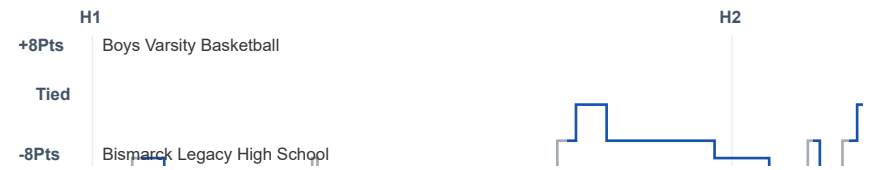

Box Score Report

SMCHS @ LHS - Jan 7, 2020 - L 59-63

Period Stats

Team	1	2	OT1	Final
SMCHS	24	28	7	59
LHS	23	29	11	63

Team Stats

	SMCHS	LHS
Field Goal %	32.3%	46.2%
Effective Field Goal %	34.6%	51.9%
2FG Made/Attempted	18/51	18/31
2FG%	35.3%	58.1%
3FG Made/Attempted	3/14	6/21
3FG%	21.4%	28.6%
FT Made/Attempted	14/20	9/18
Free Throw Percentage	70.0%	50.0%
Points Per Possession	0.75	0.79
Transition Points	18	12
Points Off Turnovers	21	24
Second Chance Points	6	3
Points in the Paint	30	32
Offensive Rebounds	16	7
Defense Rebounds	24	29
Assists	9	12
Deflections	8	10
Steals	13	13
Blocks	1	9
Turnovers	20	26
Personal Fouls	16	19
Charges Taken	1	1

Run Graph