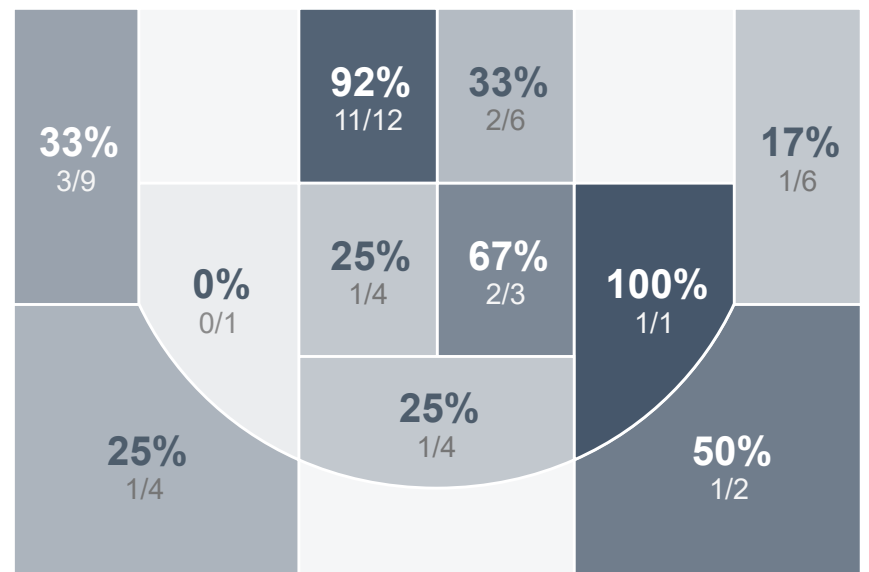

Box Score Report

SMCHS @ LHS - Jan 7, 2020 - L 59-63

Period Stats

Team	1	2	OT1	Final
SMCHS	24	28	7	59
LHS	23	29	11	63

Team Stats

	SMCHS	LHS
Field Goal %	32.3%	46.2%
Effective Field Goal %	34.6%	51.9%
2FG Made/Attempted	18/51	18/31
2FG%	35.3%	58.1%
3FG Made/Attempted	3/14	6/21
3FG%	21.4%	28.6%
FT Made/Attempted	14/20	9/18
Free Throw Percentage	70.0%	50.0%
Points Per Possession	0.75	0.79
Transition Points	18	12
Points Off Turnovers	21	24
Second Chance Points	6	3
Points in the Paint	30	32
Offensive Rebounds	16	7
Defense Rebounds	24	29
Assists	9	12
Deflections	8	10
Steals	13	13
Blocks	1	9
Turnovers	20	26
Personal Fouls	16	19
Charges Taken	1	1

Run Graph

Boys Varsity Basketball

Bismarck Legacy High School

Boys Varsity Basketball's Player Stats

Name	Pts	FG	3FG	FT	+/-	MINS	OREB	DREB	AST	DEFL	STL	BLK	TO	FOUL	CHG
🚩 Unknown Athlete	59	21/65	3/14	14/20	- 4	326	11	22	9	8	13	1	20	16	1