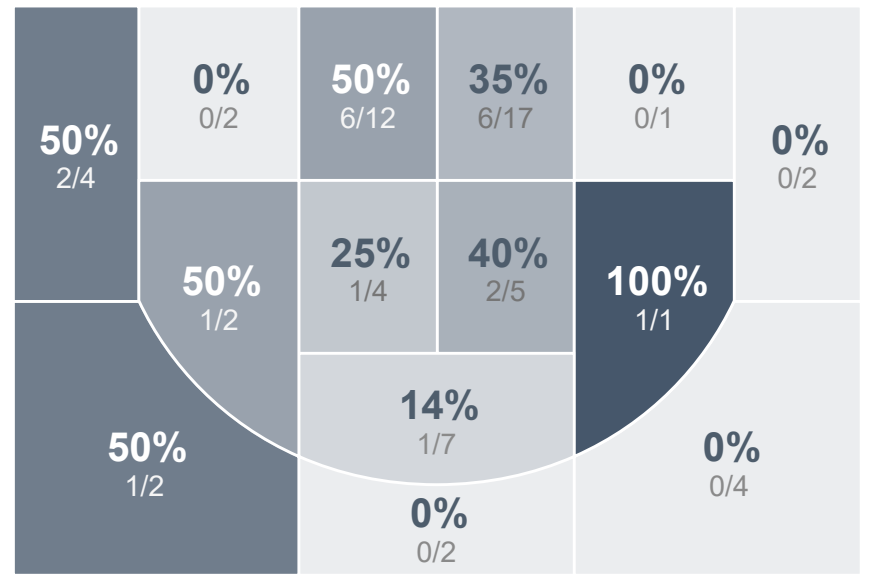

Box Score Report

SMCHS @ LHS - Jan 7, 2020 - L 59-63

Period Stats

Team	1	2	OT1	Final
SMCHS	24	28	7	59
LHS	23	29	11	63

Team Stats

	SMCHS	LHS
Field Goal %	32.3%	46.2%
Effective Field Goal %	34.6%	51.9%
2FG Made/Attempted	18/51	18/31
2FG%	35.3%	58.1%
3FG Made/Attempted	3/14	6/21
3FG%	21.4%	28.6%
FT Made/Attempted	14/20	9/18
Free Throw Percentage	70.0%	50.0%
Points Per Possession	0.75	0.79
Transition Points	18	12
Points Off Turnovers	21	24
Second Chance Points	6	3
Points in the Paint	30	32
Offensive Rebounds	16	7
Defense Rebounds	24	29
Assists	9	12
Deflections	8	10
Steals	13	13
Blocks	1	9
Turnovers	20	26
Personal Fouls	16	19
Charges Taken	1	1

Run Graph

Boys Varsity Basketball

Bismarck Legacy High School

Boys Varsity Basketball's Player Stats

Name	Pts	FG	3FG	FT	+/-	MINS	OREB	DREB	AST	DEFL	STL	BLK	TO	FOUL	CHG
🚩 Unknown Athlete	59	21/65	3/14	14/20	- 4	326	11	22	9	8	13	1	20	16	1