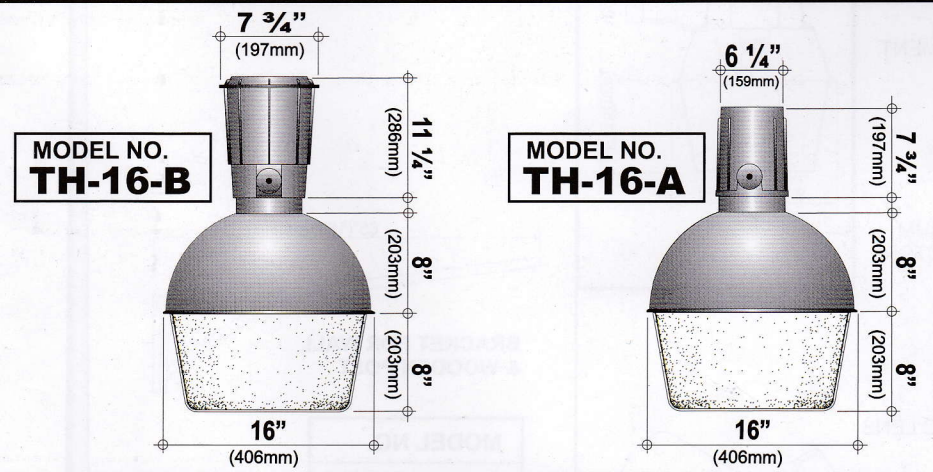

AMCO CASTLE LANTERN

AMCO URBAN LAMP SHADE TYPE

FOR WALL AND WOODEN POST