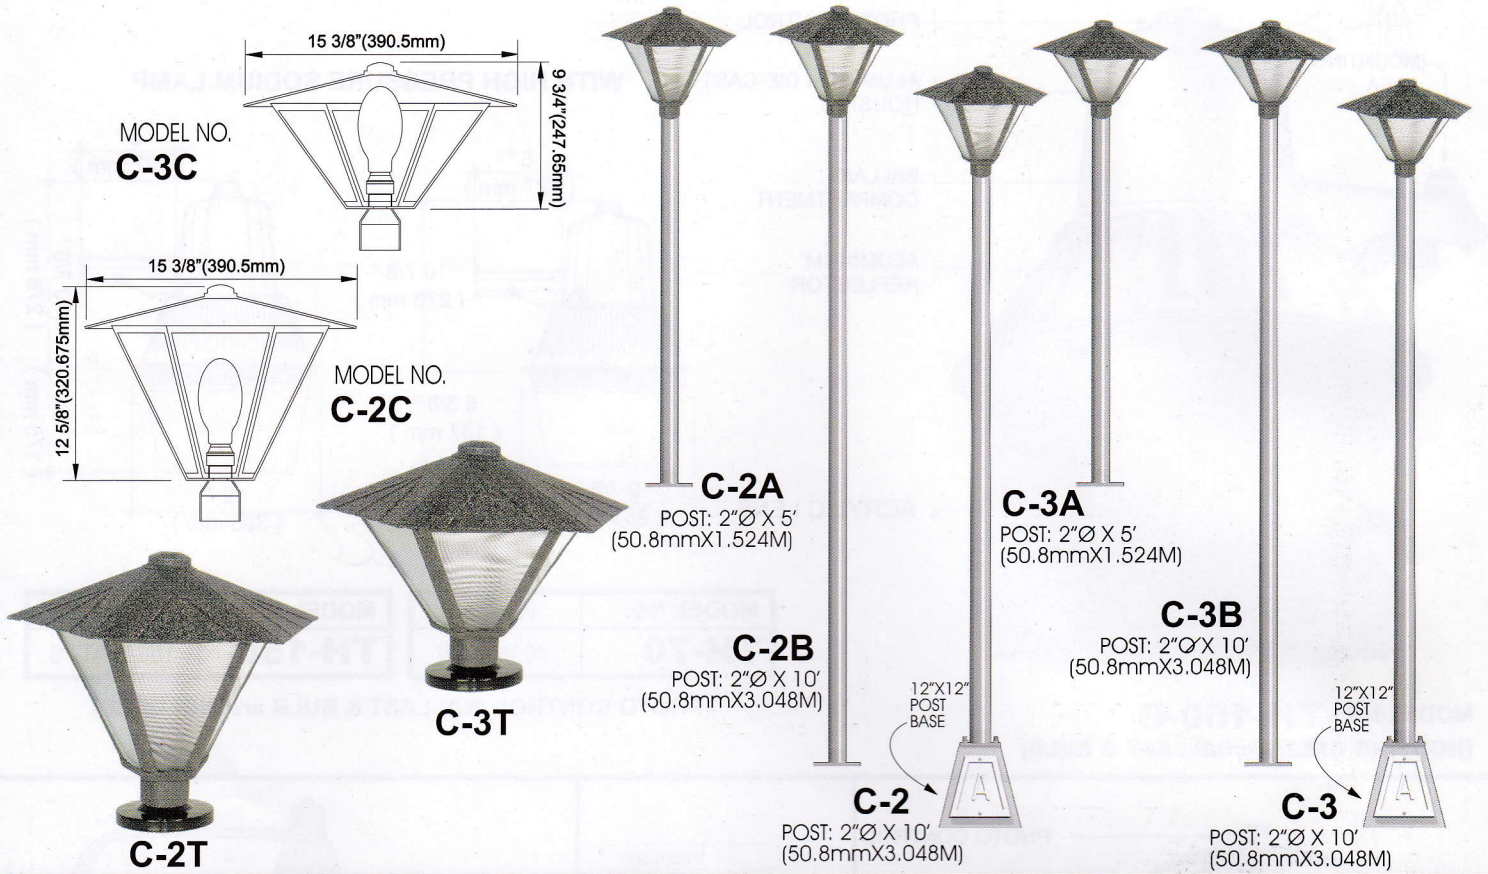

AMCO CASTLE LANTERN

AMCO URBAN LAMP SHADE TYPE

FOR WALL AND WOODEN POST