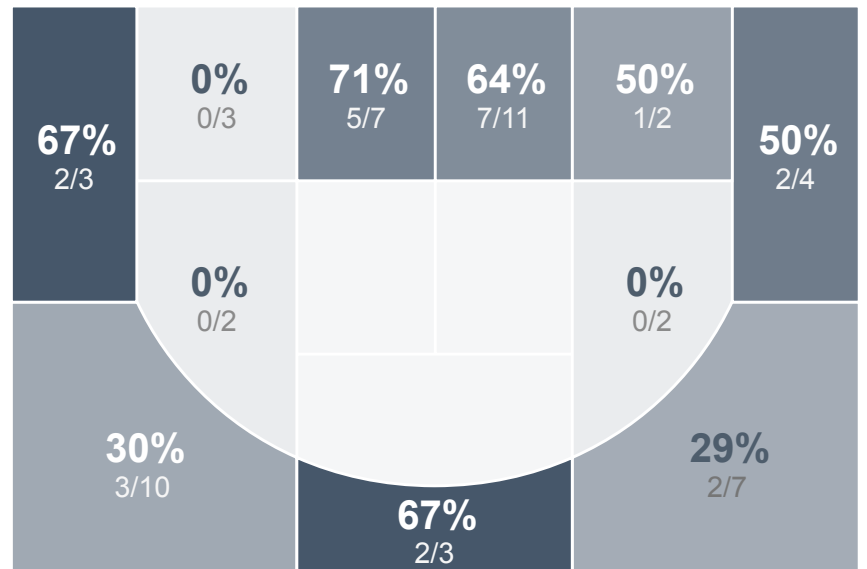

Turtle Mountain High School