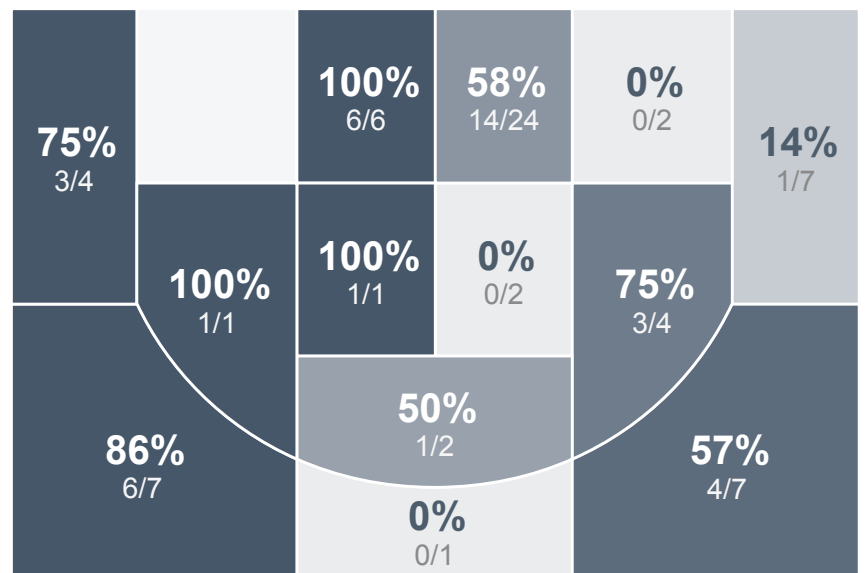

Box Score Report

MHS vs Turtle Mountain - Feb 2, 2019 - W 102-62

Period Stats

Team	1	2	Final
MHS	52	50	102
TMHS	24	38	62

Run Graph

Team Stats

	MHS	TMHS
Field Goal %	58.8%	44.4%
Effective Field Goal %	69.1%	54.6%
2FG Made/Attempted	26/42	13/27
2FG%	61.9%	48.1%
3FG Made/Attempted	14/26	11/27
3FG%	53.8%	40.7%
FT Made/Attempted	8/9	3/6
Free Throw Percentage	88.9%	50.0%
Points Per Possession	1.41	0.86
Transition Points	11	11
Points Off Turnovers	14	13
Second Chance Points	17	9
Points in the Paint	42	24
Offensive Rebounds	15	8
Defense Rebounds	22	13
Assists	29	18
Deflections	6	5
Steals	9	9
Blocks	1	2
Turnovers	15	23
Personal Fouls	10	17
Charges Taken	6	0

Mandan

Turtle Mountain High School