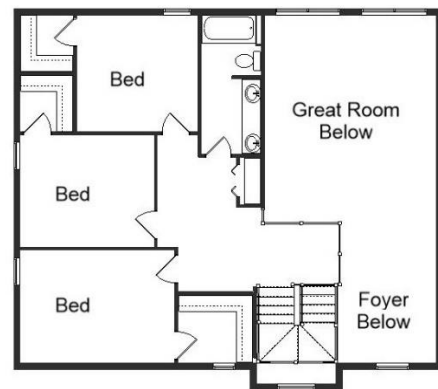

Your Land Your Style Your Home Your Way
Design + Build = Your Best Value

We Welcome Your Changes
to All of Our Plans

Nashville IV
2495 Sq.Ft.

Copyright © 2019 Kraus Design
All Rights Reserved

The **Kraus** Company
DESIGN BUILD

248-972-5549

Setting the New Standard

Your Land Your Style Your Home Your Way

Design + Build = Your Best Value

Nashville V
2800 Sq.Ft.

Copyright © 2022 Kraus Design Build
All Rights Reserved

The **Kraus** Company
DESIGN BUILD