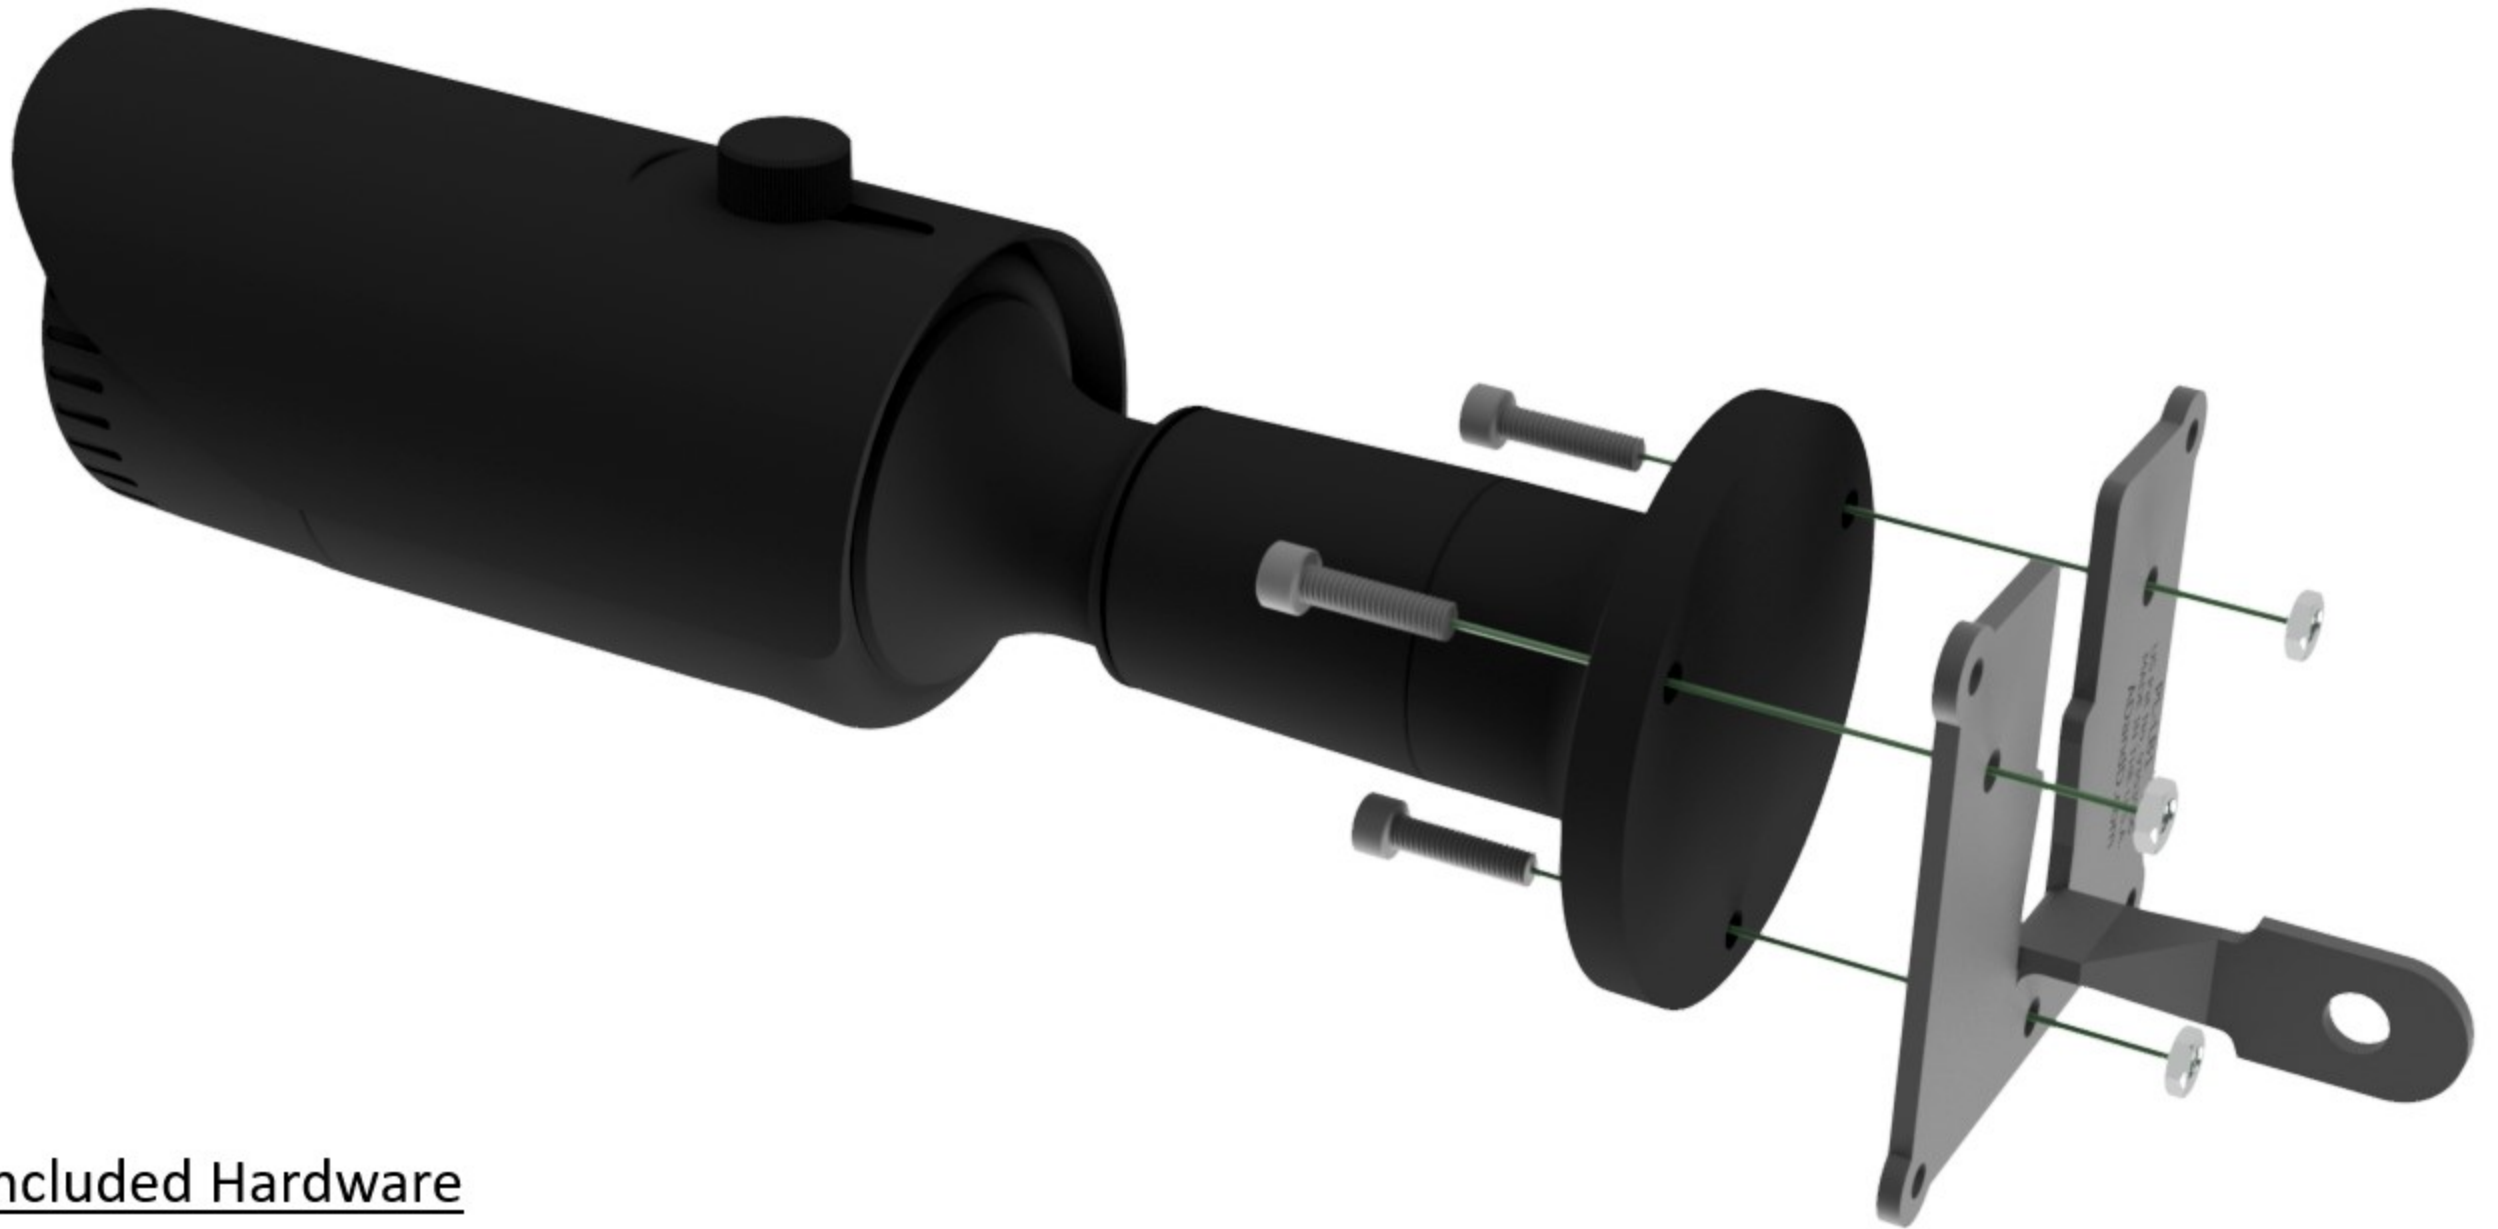

## ADandD Pop-Link #LB1

Mounting for Hanwah SNO-L6083R/L5083R

Samsung SNO-L6803R/L5083R

### Included Hardware

(3) M5-.8 x 20mm Lg SHCS

(3) M5-.8 Jam Nut