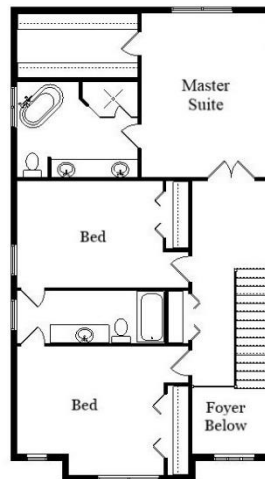

Your Land Your Style Your Home Your Way
Design + Build = Your Best Value

Belle Meade IV
2600 Sq. Ft.

Copyright © 2022 Kraus Design Build
All Rights Reserved

The **Kraus** Company
DESIGN BUILD
248-972-5549

Setting the New Standard

Your Land Your Style Your Home Your Way

Design + Build = Your Best Value

Belle Meade Hill
2350 Sq. Ft.

Copyright © 2022 Kraus Design Build
All Rights Reserved

Setting the New Standard