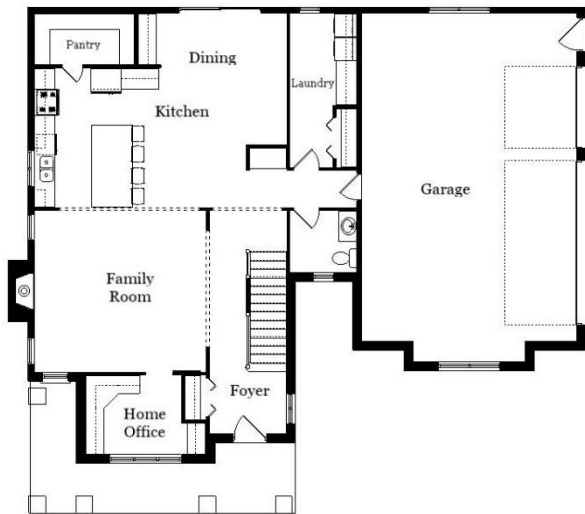

Your Land Your Style Your Home Your Way
Design + Build = Your Best Value

Belle Meade IV
2600 Sq. Ft.

Copyright © 2022 Kraus Design Build
All Rights Reserved

The **Kraus** Company
DESIGN BUILD
248-972-5549

Setting the New Standard

Your Land Your Style Your Home Your Way

Design + Build = Your Best Value

Belle Meade Hill
2350 Sq. Ft.

Copyright © 2022 Kraus Design Build
All Rights Reserved

Setting the New Standard