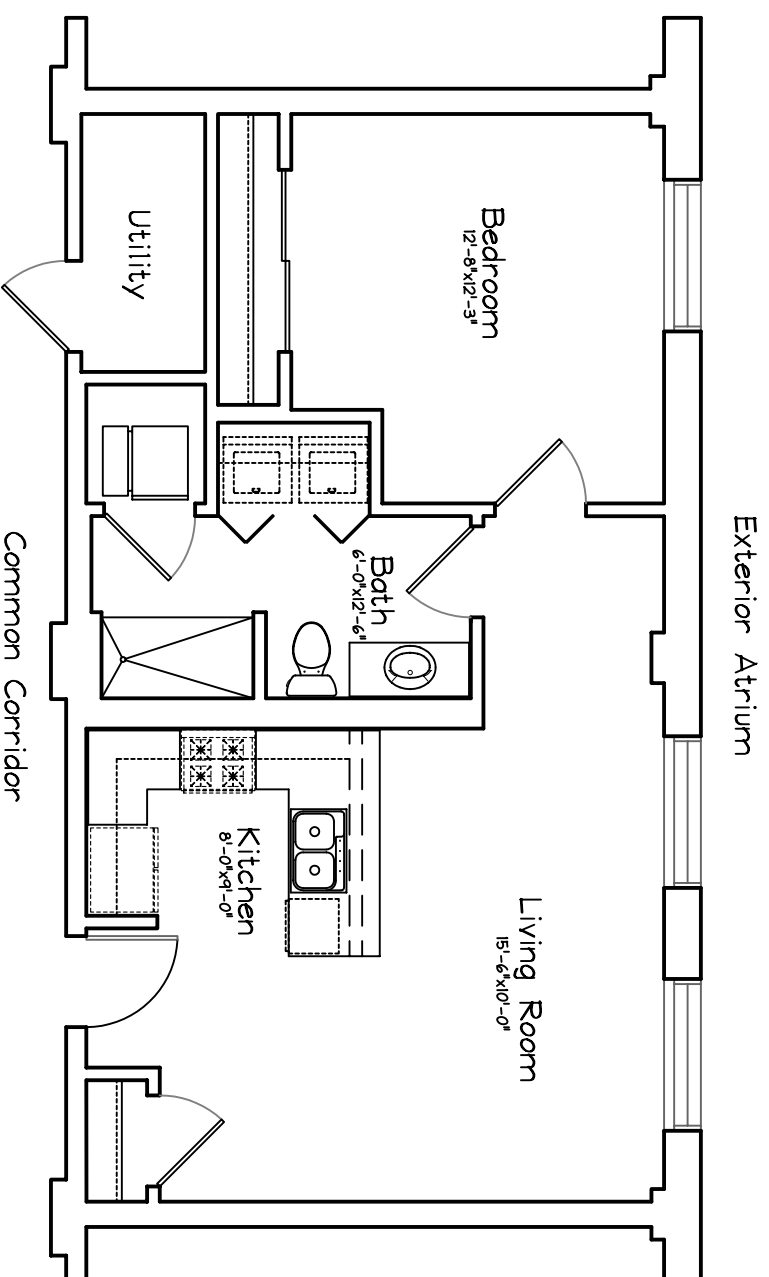

PLANKINTON LOFT APARTMENTS - 3rd FLOOR

Unit #314 = 680 sq ft
One Bedroom, 1 Bath

Scale : 1/8" = 1'-0"

Square Footage taken from center of corridor/party walls
to exterior of furred walls.