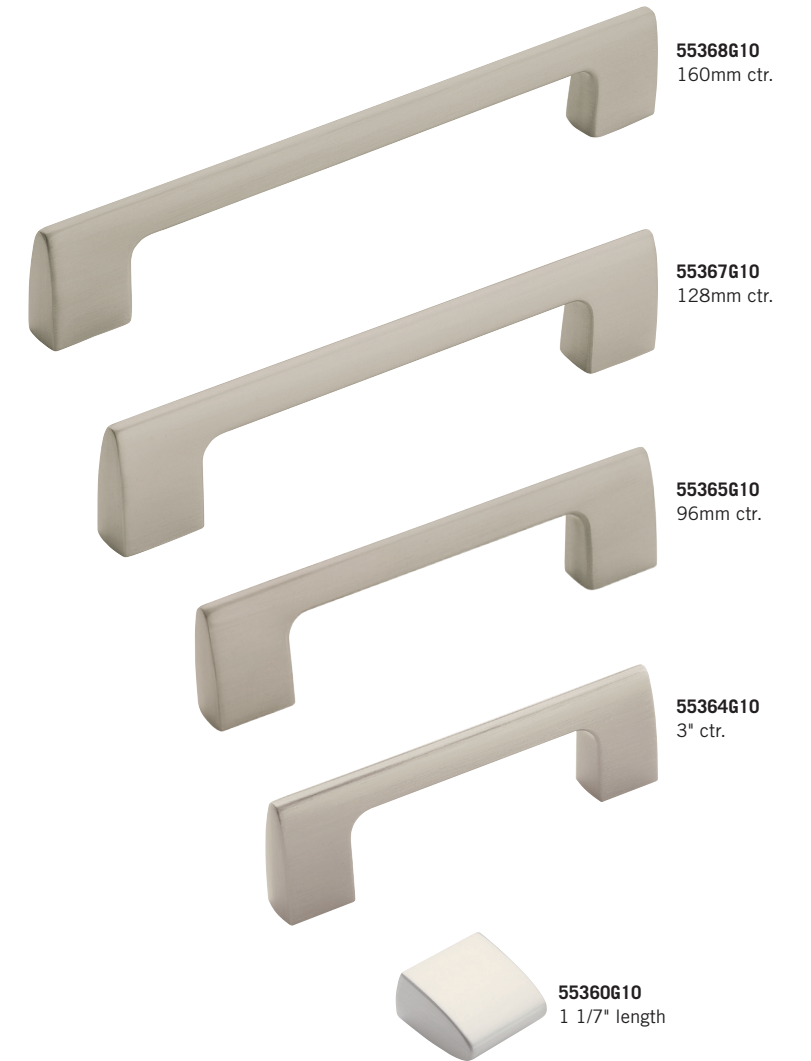

RIVA

Available Finishes

G10 GPH

A full finish index is located on pages 8-11.

Product Number	Type of Hardware
55371G10*	Oversized Pull* – 18"
55370G10*	Oversized Pull* – 12"
55369G10*	Oversized Pull* – 8"
55368G10 (shown)	Pull – 160mm
55367G10 (shown)	Pull – 128mm
55365G10 (shown)	Pull – 96mm
55364G10 (shown)	Pull – 3"
55360G10 (shown)	Knob – 1 1/7"
55371GPH*	Oversized Pull* – 18"
55370GPH*	Oversized Pull* – 12"
55369GPH*	Oversized Pull* – 8"
55368GPH	Pull – 160mm
55367GPH	Pull – 128mm
55365GPH	Pull – 96mm
55364GPH	Pull – 3"
55360GPH	Knob – 1 1/7"

*Image can be located in Oversized section that begins on page 92.

Pack type information can be located in the Product Index that begins on page 213.