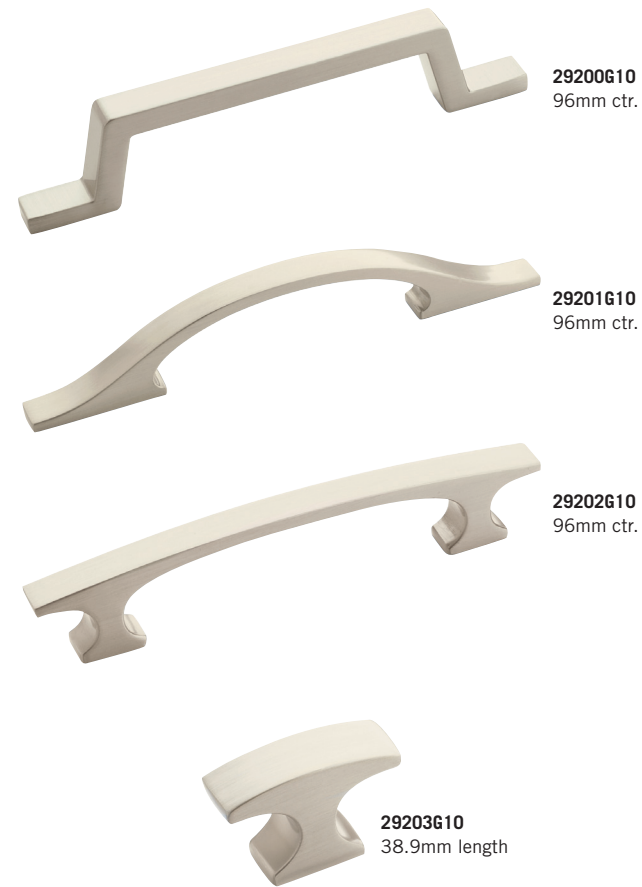

53044SBK	Pull – 3"
53045SBK	Knob – 27mm

Pack type information can be located in the Product Index that begins on page 213.

**53042SN**  
128mm ctr.

**53043SN**  
31mm dia.

**53044SN**  
3" ctr.

**53045SN**  
27mm width

Available Finishes

G10 ORB

A full finish index is located on pages 8-11.

Product Number	Type of Hardware
29200G10 <i>(shown)</i>	Pull – 96mm
29201G10 <i>(shown)</i>	Pull – 96mm
29202G10 <i>(shown)</i>	Pull – 96mm
29203G10 <i>(shown)</i>	T-Knob – 38.9mm
29200ORB	Pull – 96mm
29201ORB	Pull – 96mm
29202ORB	Pull – 96mm
29203ORB	T-Knob – 38.9mm

Pack type information can be located in the Product Index that begins on page 213.

Available Finish

G10

A full finish index is located on pages 8-11.

Product Number	Type of Hardware
29446G10 <i>(shown)</i>	Pull – 128mm
29445G10 <i>(shown)</i>	Pull – 96mm
29439G10 <i>(shown)</i>	Pull – 3"