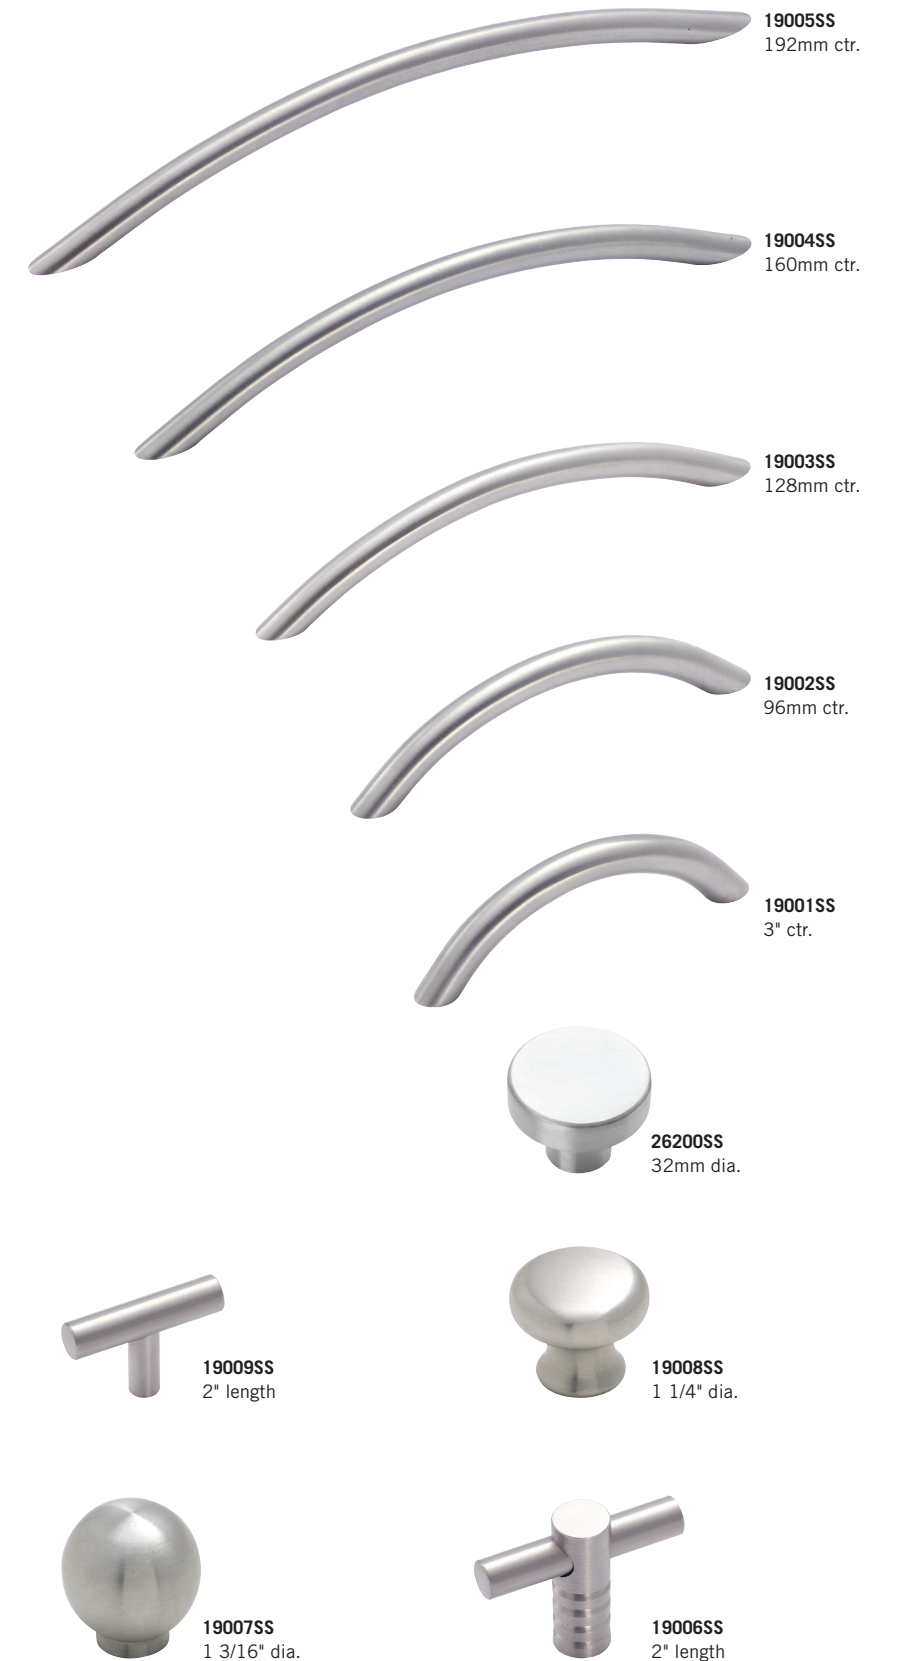

19005SS
192mm ctr.

19004SS
160mm ctr.

19003SS
128mm ctr.

19002SS
96mm ctr.

19001SS
3" ctr.

26200SS
32mm dia.

19009SS
2" length

19008SS
1 1/4" dia.

19007SS
1 3/16" dia.

19006SS
2" length