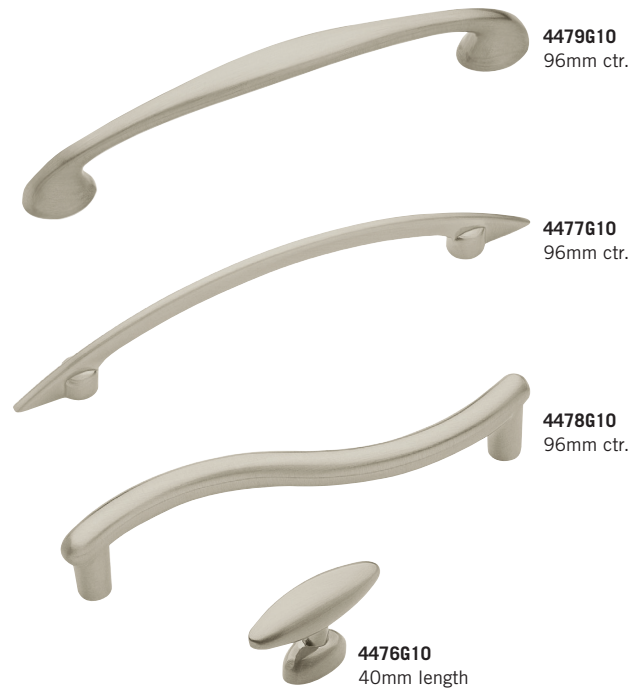

BASIC | METALS

Available Finishes

Finishes may not be available in all styles.

G10 WN FB

A full finish index is located on pages 8-11.

Pack type information can be located in the Product Index that begins on page 213.