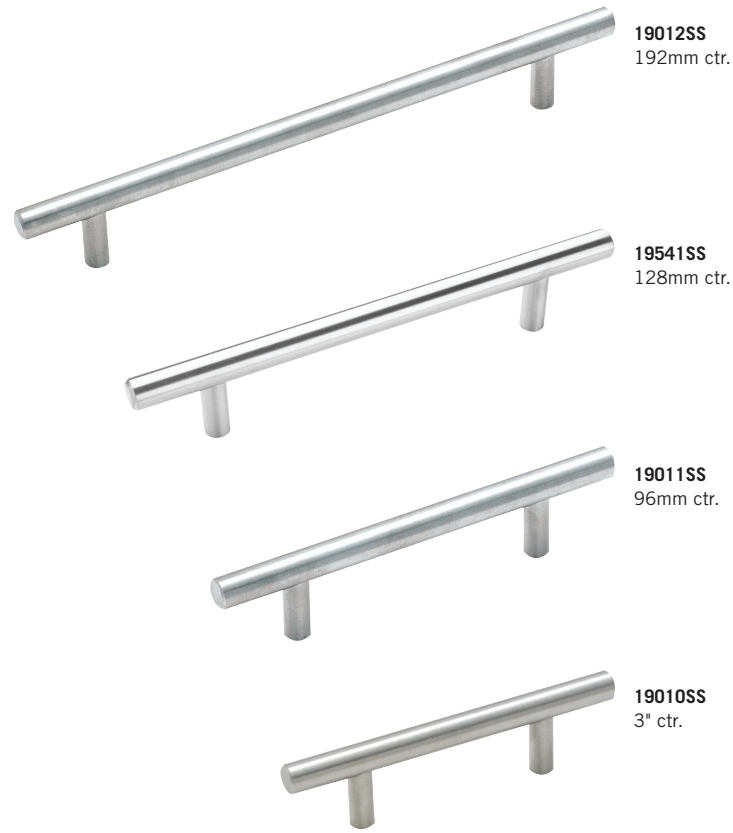

BAR PULLS

Available Finishes

Finishes may not be available in all styles.

G9 SS ORB

A full finish index is located on pages 8-11.

Product Number	Type of Hardware

19019CSG9*	Oversized Pull* – 768mm
19018CSG9*	Oversized Pull* – 640mm
19017CSG9*	Oversized Pull* – 544mm
19016CSG9*	Oversized Pull* – 480mm
19015CSG9*	Oversized Pull* – 416mm
19014CSG9*	Oversized Pull* – 320mm
19013CSG9*	Oversized Pull* – 256mm
19012CSG9	Pull – 192mm
19541CSG9	Pull – 128mm
19011CSG9	Pull – 96mm
19010CSG9	Pull – 3"

19019SS*	Oversized Pull* – 768mm
19018SS*	Oversized Pull* – 640mm
19017SS*	Oversized Pull* – 544mm
19016SS*	Oversized Pull* – 480mm
54025SS	Oversized Pull – 18"
19015SS*	Oversized Pull* – 416mm
19014SS*	Oversized Pull* – 320mm
54008SS	Oversized Pull – 12"
19013SS*	Oversized Pull* – 256mm
19012SS (shown)	Pull – 192mm
19541SS (shown)	Pull – 128mm
19011SS (shown)	Pull – 96mm
19010SS (shown)	Pull – 3"

19019ORB*	Oversized Pull* – 768mm
19018ORB*	Oversized Pull* – 640mm
19017ORB*	Oversized Pull* – 544mm
19016ORB*	Oversized Pull* – 480mm
54025ORB	Oversized Pull – 18"
19015ORB*	Oversized Pull* – 416mm
19014ORB*	Oversized Pull* – 320mm
54008ORB	Oversized Pull – 12"
40519ORB*	Oversized Pull* – 256mm
40518ORB	Pull – 192mm
40517ORB	Pull – 128mm
40516ORB	Pull – 96mm
40515ORB	Pull – 3"

*Image can be located in Oversized section that begins on page 92.

Pack type information can be located in the Product Index that begins on page 213.

19012SS
192mm ctr.

19541SS
128mm ctr.

19011SS
96mm ctr.

19010SS
3" ctr.

STAINLESS STEEL

Available Finish

SS

A full finish index is located on pages 8-11.

Product Number	Type of Hardware

19005SS (shown)	Pull – 192mm
19004SS (shown)	Pull – 160mm
19003SS (shown)	Pull – 128mm
19002SS (shown)	Pull – 96mm
19001SS (shown)	Pull – 3"
26200SS (shown)	Knob – 32mm
19009SS (shown)	T-Knob – 2"
19008SS (shown)	Knob – 1 1/4"
19007SS (shown)	Knob – 1 3/16"
19006SS (shown)	T-Knob – 2"

Pack type information can be located in the Product Index that begins on page 213.