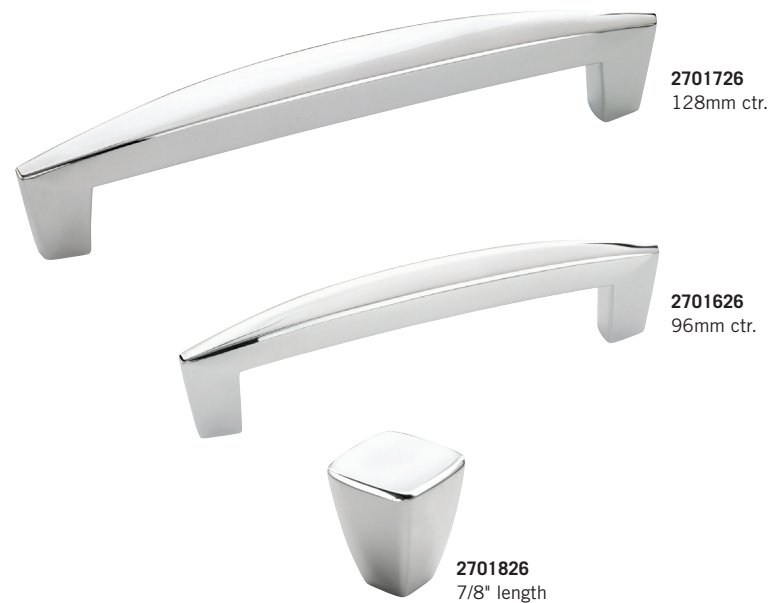

2701826
7/8" length

SONARA

Available Finishes

SN AN

A full finish index is located on pages 8-11.

Product Number	Type of Hardware

53042SN <i>(shown)</i>	Pull – 128mm
53043SN <i>(shown)</i>	Knob – 31mm

53042AN	Pull – 128mm
53043AN	Knob – 31mm

Pack type information can be located in the Product Index that begins on page 213.

Available Finishes

SN SBK

A full finish index is located on pages 8-11.

Product Number	Type of Hardware

53044SN <i>(shown)</i>	Pull – 3"
53045SN <i>(shown)</i>	Knob – 27mm

53044SBK	Pull – 3"
53045SBK	Knob – 27mm

Pack type information can be located in the Product Index that begins on page 213.