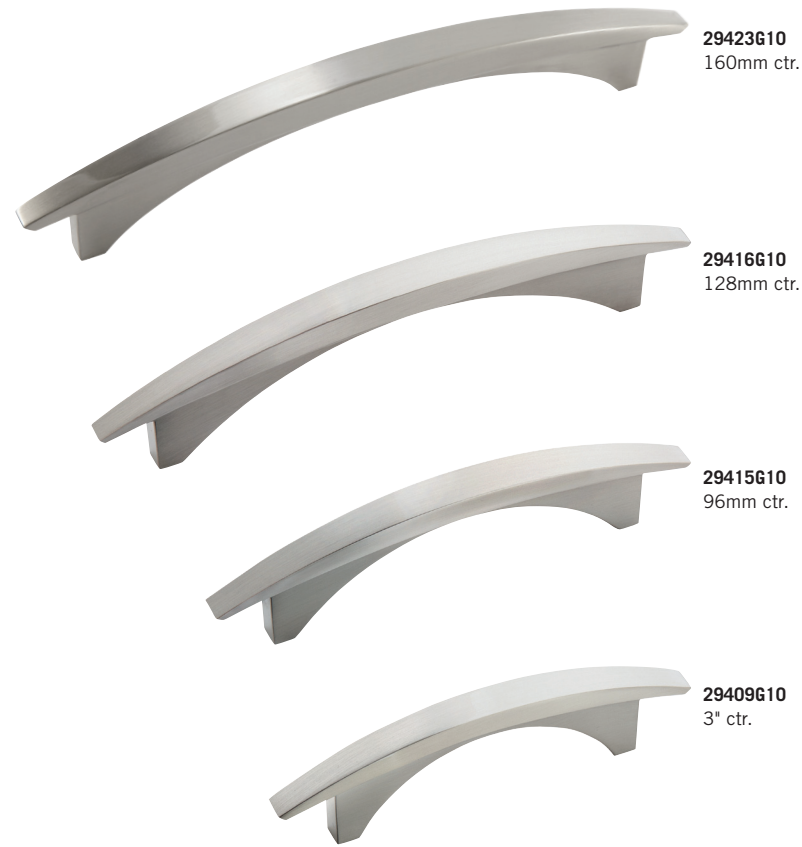

ESSENTIAL'Z™ BRIDGE PULLS

Available Finishes

G10 BBZ

A full finish index is located on pages 8-11.

Product Number	Type of Hardware
29426G10*	Oversized Pull* – 18"
29425G10*	Oversized Pull* – 12"
29424G10*	Oversized Pull* – 8"
29423G10 (shown)	Pull – 160mm
29416G10 (shown)	Pull – 128mm
29415G10 (shown)	Pull – 96mm
29409G10 (shown)	Pull – 3"
29426BBZ*	Oversized Pull* – 18"
29425BBZ*	Oversized Pull* – 12"
29424BBZ*	Oversized Pull* – 8"
29423BBZ	Pull – 160mm
29416BBZ	Pull – 128mm
29415BBZ	Pull – 96mm
29409BBZ	Pull – 3"

*Image can be located in Oversized section that begins on page 92.

Pack type information can be located in the Product Index that begins on page 213.

ESSENTIAL'Z™ BAR PULLS

Available Finishes

G10 BBZ

A full finish index is located on pages 8-11.

Product Number	Type of Hardware
26207G10*	Oversized Pull* – 18"
26206G10*	Oversized Pull* – 12"
26205G10*	Oversized Pull* – 8"
26204G10	Pull – 160mm
9362G10	Pull – 128mm
26203G10	Pull – 96mm
26201G10	Pull – 3"
26207BBZ*	Oversized Pull* – 18"
26206BBZ*	Oversized Pull* – 12"
26205BBZ*	Oversized Pull* – 8"
26204BBZ (shown)	Pull – 160mm
9362BBZ (shown)	Pull – 128mm
26203BBZ (shown)	Pull – 96mm
26201BBZ (shown)	Pull – 3"

*Image can be located in Oversized section that begins on page 92.

Pack type information can be located in the Product Index that begins on page 213.