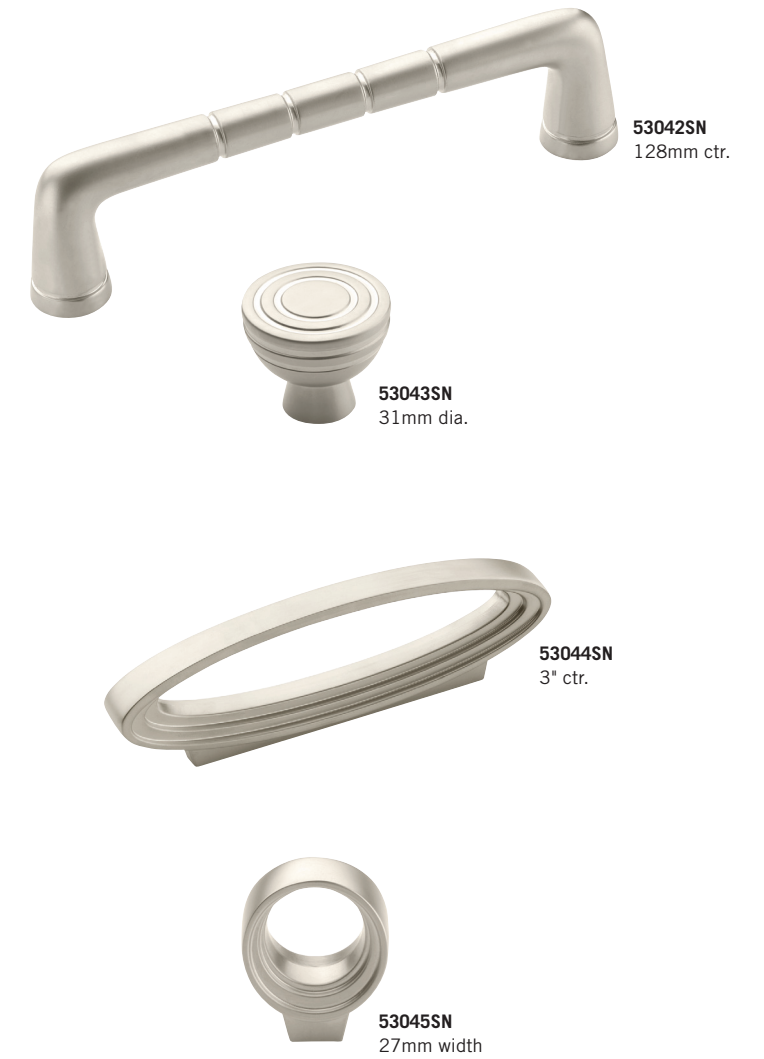

### Available Finishes

SN SBK

A full finish index is located on pages 8-11.

Product Number	Type of Hardware
----------------	------------------

<b>53044SN</b> <i>(shown)</i>	<b>Pull – 3"</b>
<b>53045SN</b> <i>(shown)</i>	<b>Knob – 27mm</b>

53044SBK	Pull – 3"
53045SBK	Knob – 27mm

Pack type information can be located in the Product Index that begins on page 213.

**53042SN**  
128mm ctr.

**53043SN**  
31mm dia.

**53044SN**  
3" ctr.

**53045SN**  
27mm width