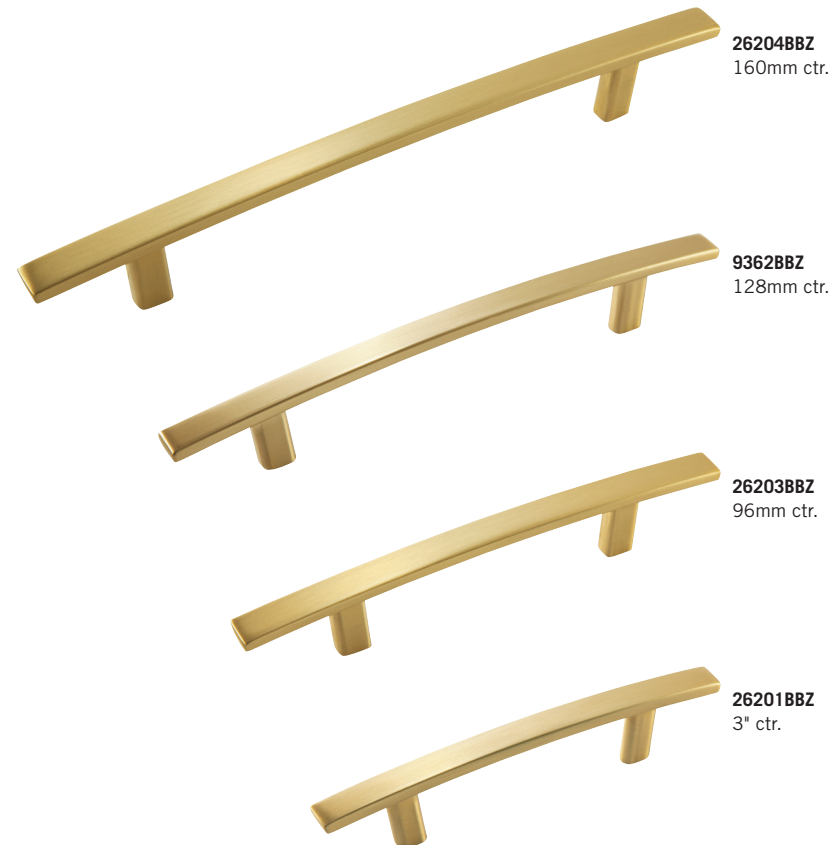

ESSENTIAL'Z™ BRIDGE PULLS

Available Finishes

G10 BBZ

A full finish index is located on pages 8-11.

Product Number	Type of Hardware
29426G10*	Oversized Pull* – 18"
29425G10*	Oversized Pull* – 12"
29424G10*	Oversized Pull* – 8"
29423G10 (shown)	Pull – 160mm
29416G10 (shown)	Pull – 128mm
29415G10 (shown)	Pull – 96mm
29409G10 (shown)	Pull – 3"
29426BBZ*	Oversized Pull* – 18"
29425BBZ*	Oversized Pull* – 12"
29424BBZ*	Oversized Pull* – 8"
29423BBZ	Pull – 160mm
29416BBZ	Pull – 128mm
29415BBZ	Pull – 96mm
29409BBZ	Pull – 3"

*Image can be located in Oversized section that begins on page 92.

Pack type information can be located in the Product Index that begins on page 213.

ESSENTIAL'Z™ BAR PULLS

Available Finishes

G10 BBZ

A full finish index is located on pages 8-11.

Product Number	Type of Hardware
26207G10*	Oversized Pull* – 18"
26206G10*	Oversized Pull* – 12"
26205G10*	Oversized Pull* – 8"
26204G10	Pull – 160mm
9362G10	Pull – 128mm
26203G10	Pull – 96mm
26201G10	Pull – 3"
26207BBZ*	Oversized Pull* – 18"
26206BBZ*	Oversized Pull* – 12"
26205BBZ*	Oversized Pull* – 8"
26204BBZ (shown)	Pull – 160mm
9362BBZ (shown)	Pull – 128mm
26203BBZ (shown)	Pull – 96mm
26201BBZ (shown)	Pull – 3"

*Image can be located in Oversized section that begins on page 92.

Pack type information can be located in the Product Index that begins on page 213.

RIVA

Available Finishes

G10 GPH

A full finish index is located on pages 8-11.