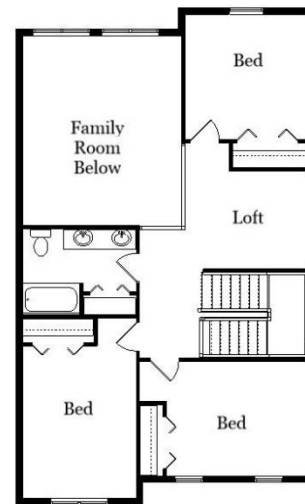

Your Land Your Style Your Home Your Way

Design + Build = Your Best Value

The **Kraus** Company
DESIGN BUILD

248-972-5549

Waters Bay MG
2350 Sq. Ft.

Copyright © 2021 Kraus Design Build
All Rights Reserved

Setting the New Standard