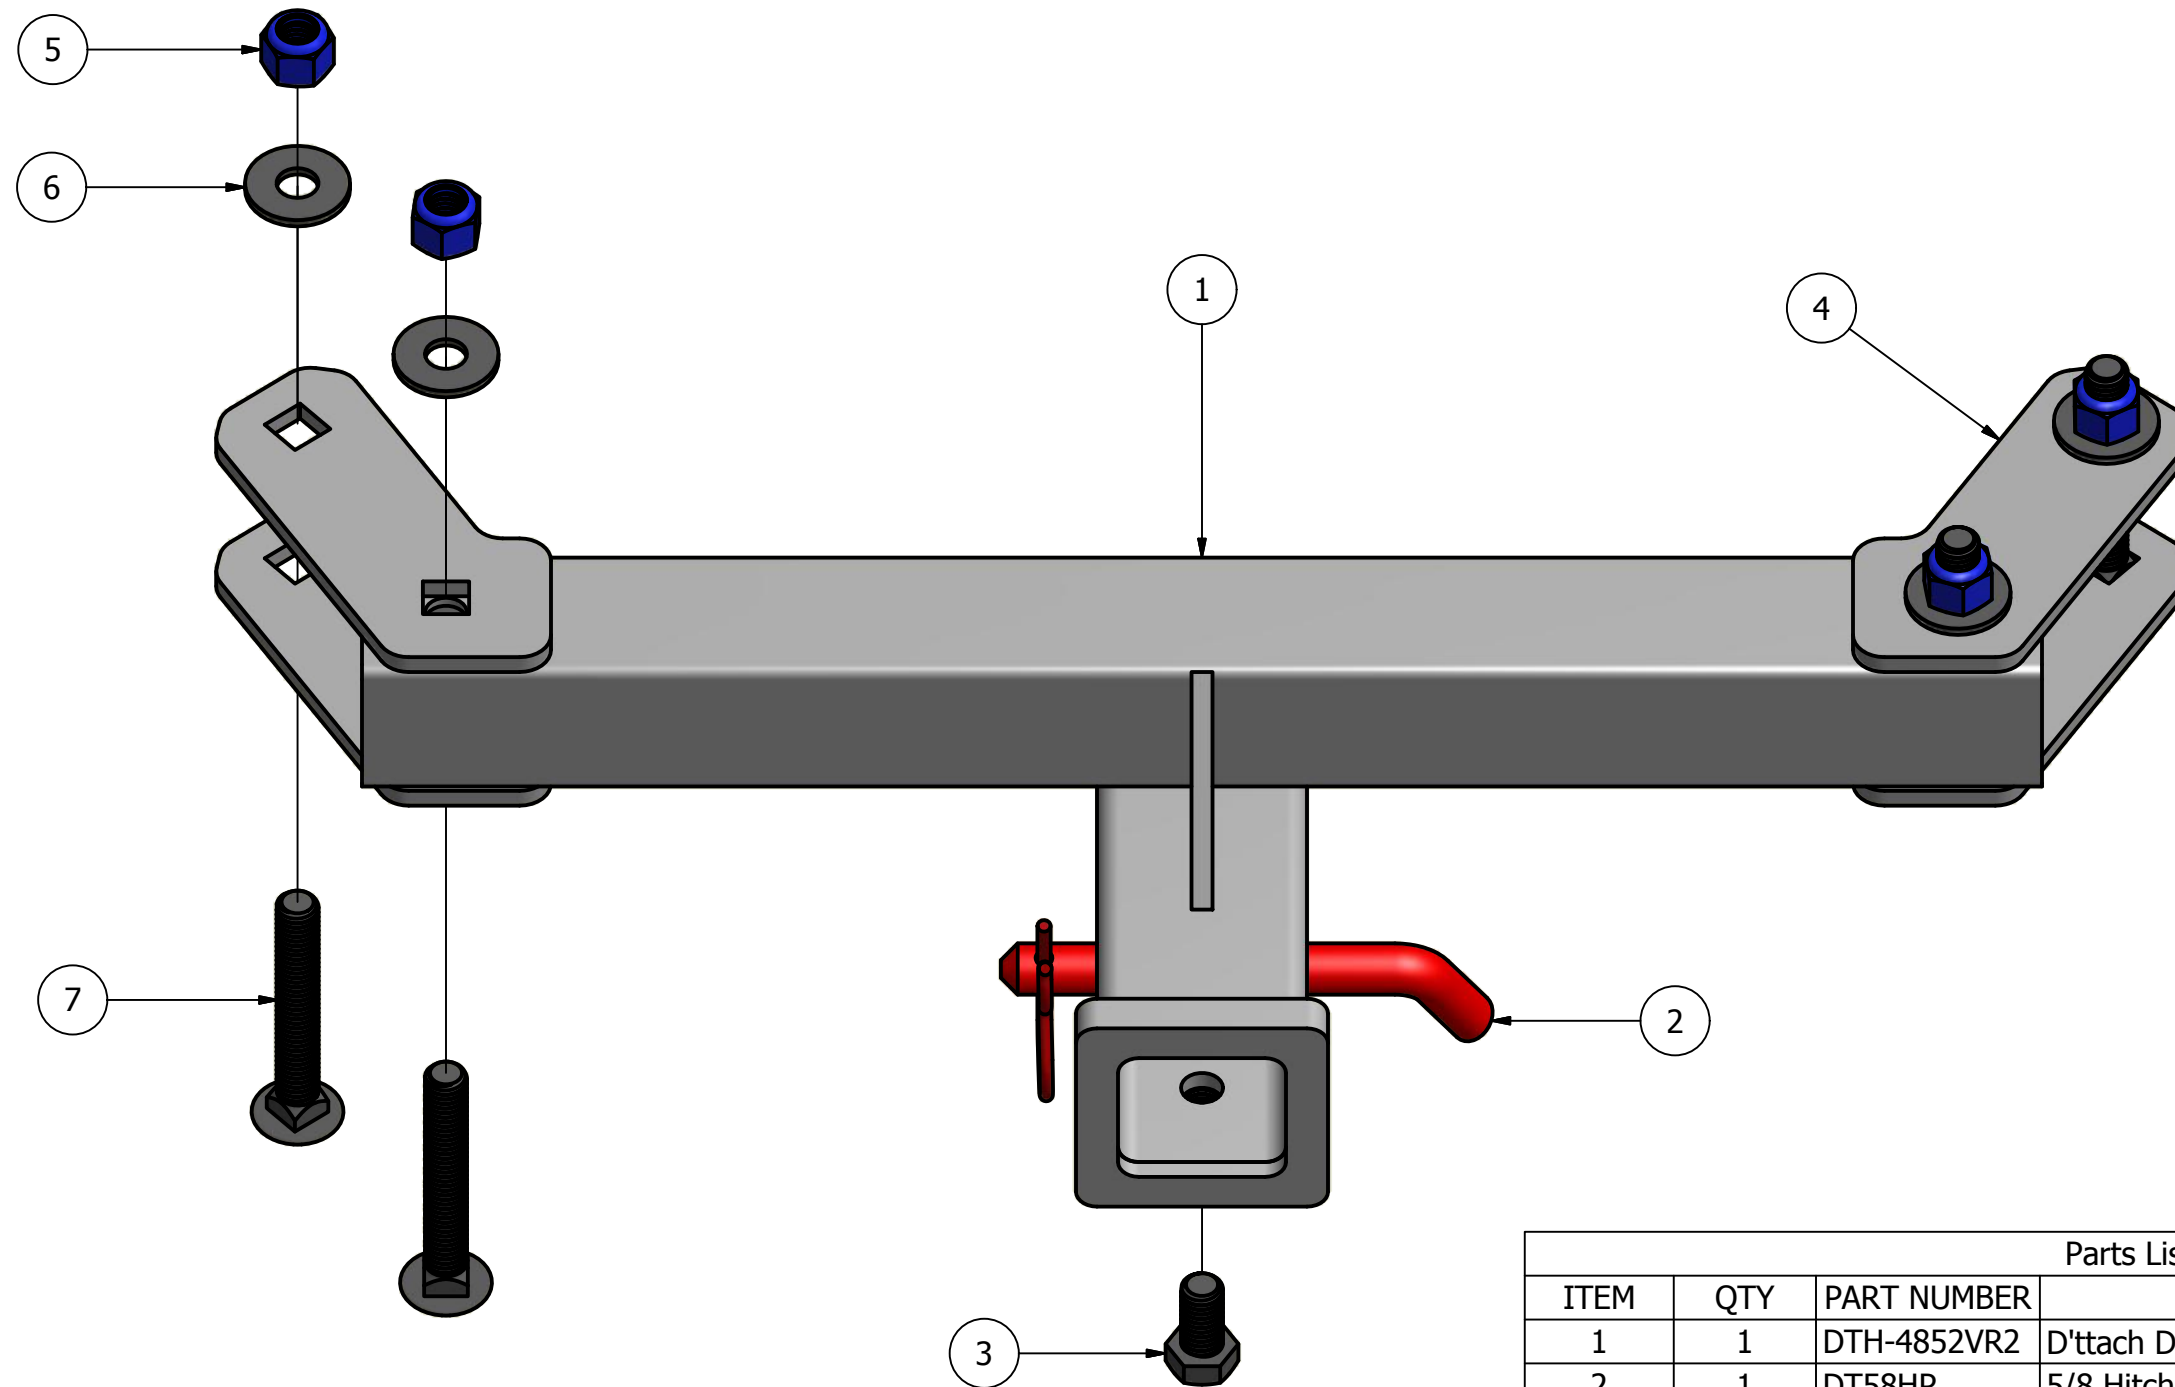

# DTH-36VR2 Hitch

Part Number: DTH-36VR2

Parts List			
ITEM	QTY	PART NUMBER	DESCRIPTION
1	1	DTH-4852VR2	D'ttach DTH-4852VR2 Hitch
2	1	DT58HP	5/8 Hitch Pin w/ Cotter Pin
3	1	69715100	1/2-13 X 1" LG Hex Bolt
4	4	20210005	1/4" Thick 36" VR2 Bracket
5	4	20210003	1/2-13 Locknut
6	4	20210007	1/2" Flat Washer
7	4	20210023	1/2-13 X 3.5" LG Square Neck Carriage Bolt