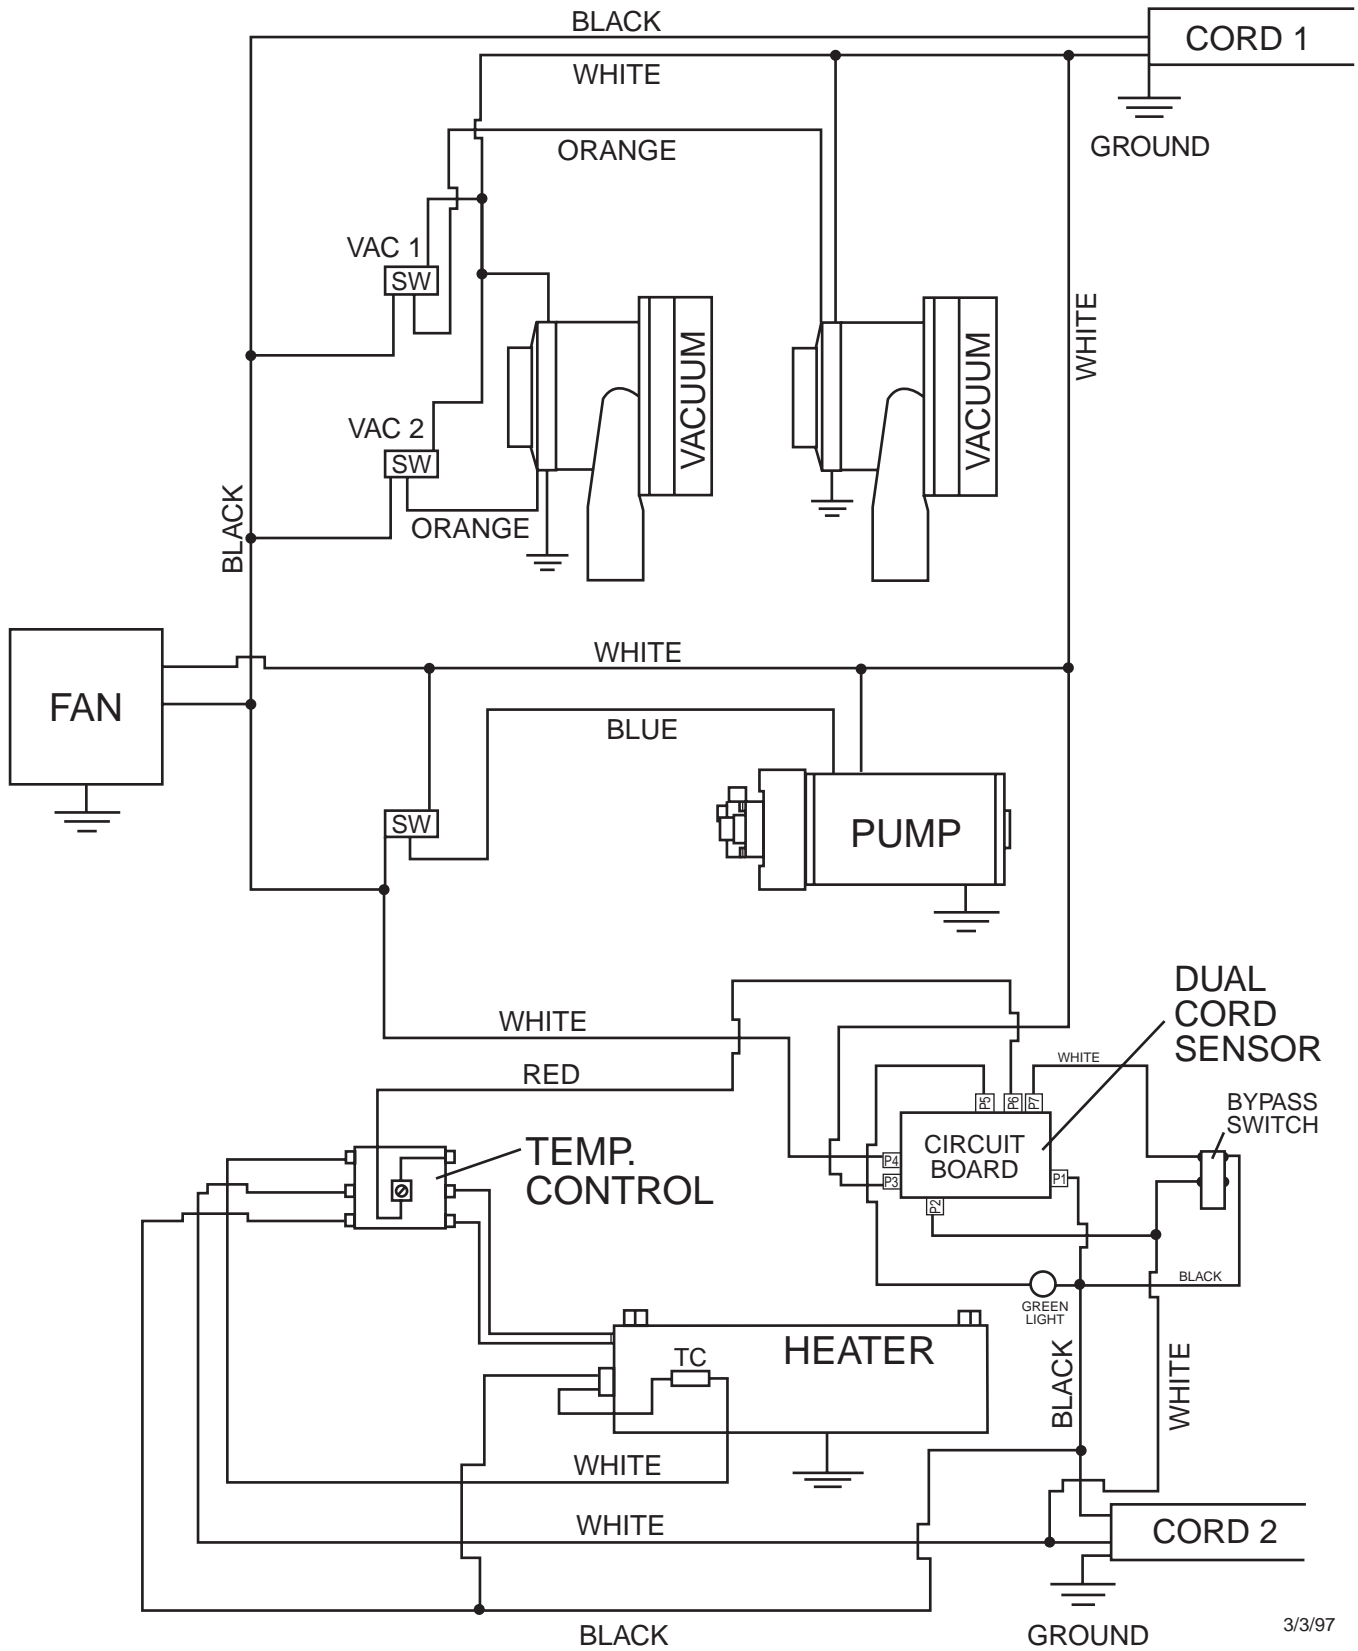

# COBRA-H EXTRACTOR WIRING DIAGRAM 120V

3/3/97

# COBRA-H EXTRACTOR SWITCH PLATE 120V

4/28/97