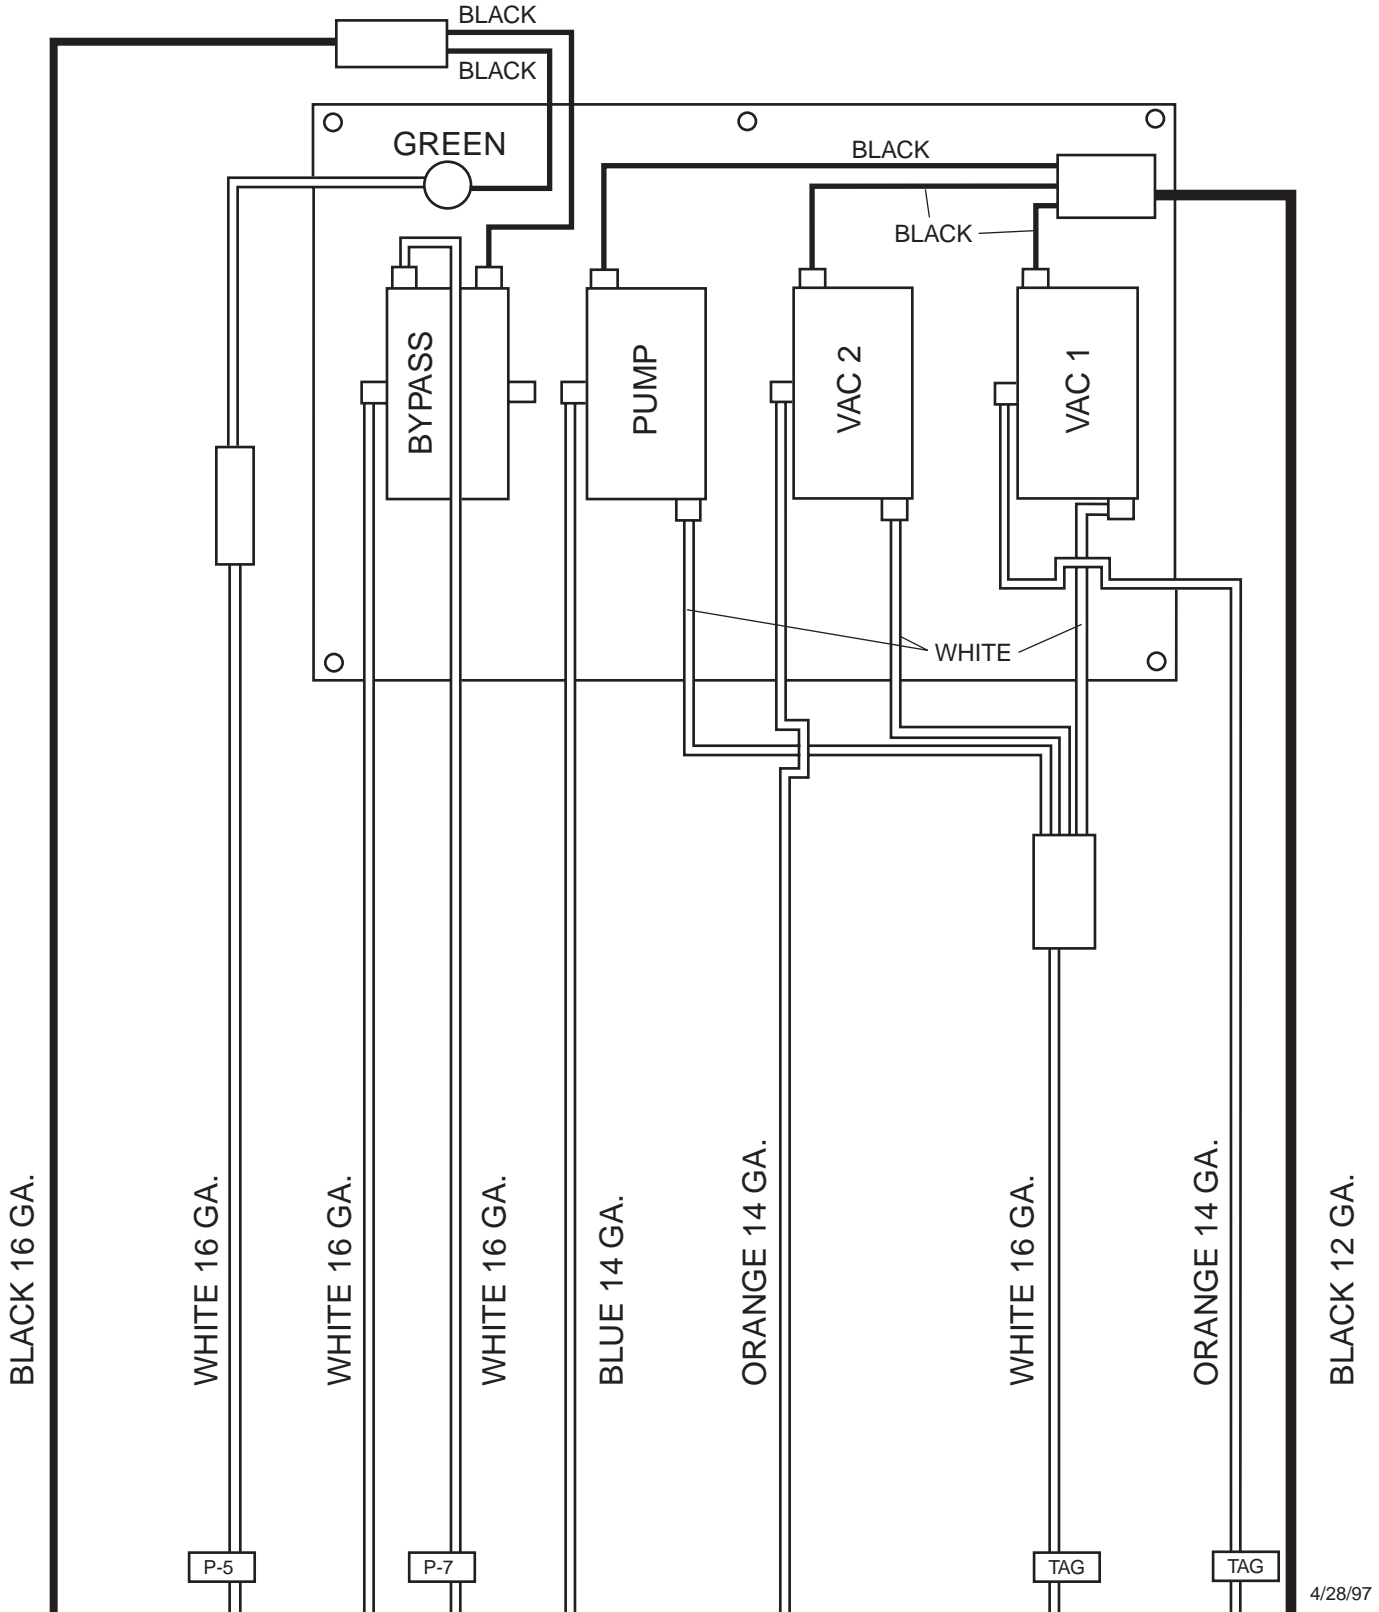

# COBRA-H

# COBRA-H EXTRACTOR WIRING DIAGRAM 120V

3/3/97

# COBRA-H EXTRACTOR SWITCH PLATE 120V

4/28/97