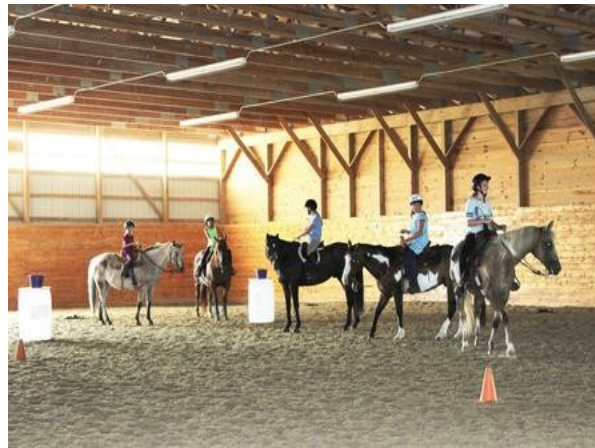

AF

FOCUS. WORK.
ACHIEVE.

ALMEDA FARM

749 Salem Church Rd
Boyce, VA 22620
540-622-0390

www.almedafarm.com
E-mail: almedafarm@gmail.com