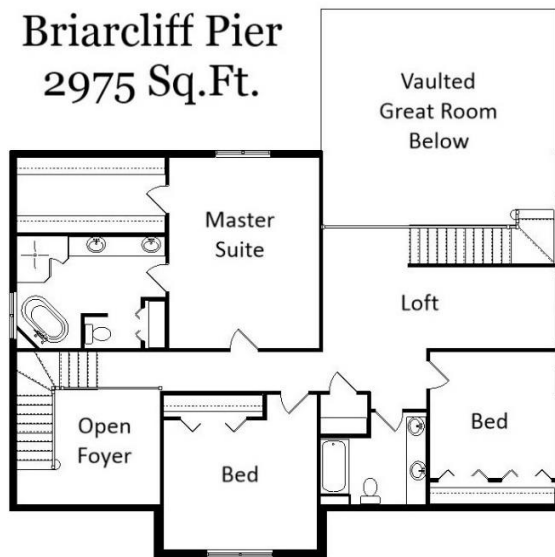

Briarcliff Pier
2975 Sq.Ft.

Copyright © 2020 Kraus Design Build
All Rights Reserved

Setting the New Standard

Your Land Your Style Your Home Your Way
Design + Build = Your Best Value

Setting the New Standard