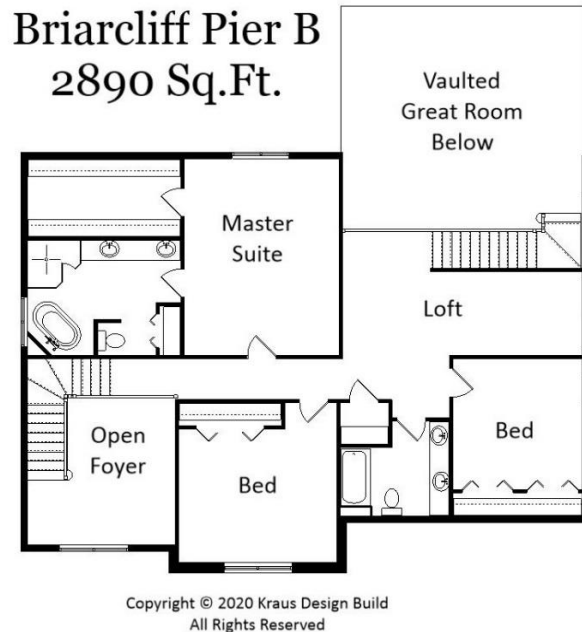

Your Land Your Style Your Home Your Way
Design + Build = Your Best Value

www.krausbuild.com

Setting the New Standard

Your Land Your Style Your Home Your Way

Design + Build = Your Best Value

The **Kraus** Company, LLC
DESIGN BUILD
248-972-5549

Briarcliff Pier
2975 Sq.Ft.

Copyright © 2020 Kraus Design Build
All Rights Reserved

Setting the New Standard

Your Land Your Style Your Home Your Way
Design + Build = Your Best Value

Setting the New Standard