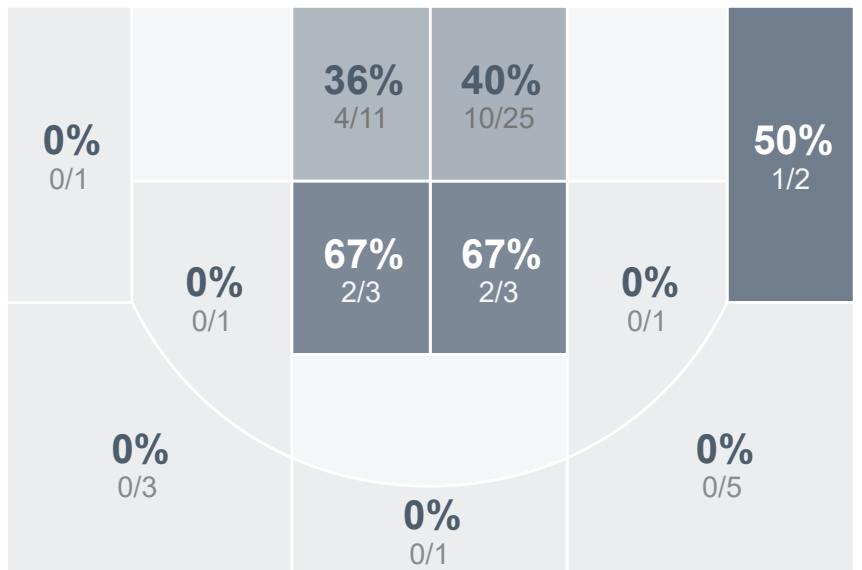

Box Score Report

CHS @ Mandan - Feb 17, 2022 - W 68-52

Period Stats

Team	1	2	Final
CHS	37	31	68
MHS	22	30	52

Run Graph

Team Stats

	CHS	MHS
Field Goal %	37.7%	33.9%
Effective Field Goal %	45.9%	34.8%
2FG Made/Attempted	13/34	18/44
2FG%	38.2%	40.9%
3FG Made/Attempted	10/27	1/12
3FG%	37.0%	8.3%
FT Made/Attempted	12/20	13/22
Free Throw Percentage	60.0%	59.1%
Points Per Possession	0.99	0.76
Transition Points	7	6
Points Off Turnovers	22	16
Second Chance Points	9	14
Points in the Paint	24	36
Offensive Rebounds	14	18
Defense Rebounds	22	28
Assists	15	7
Deflections	7	4
Steals	13	5
Blocks	6	1
Turnovers	12	20
Personal Fouls	21	20
Charges Taken	0	0

Century Patriots Girls Basketball

Mandan High School

Century Patriots Girls Basketball's Player Stats

Name	Pts	FG	3FG	FT	+/-	MINS	OREB	DREB	AST	DEFL	STL	BLK	TO	FOUL	CHG
#3 Eden Fridley	10	3/9	2/5	2/2	+ 17	30	0	4	3	5	5	2	1	2	0
#5 Delani Clarke	15	4/7	1/3	6/6	+ 3	20	2	1	2	0	1	0	1	3	0
#10 Autumn Ketterling	6	2/7	1/2	1/2	- 7	26	2	1	2	1	1	0	3	2	0
#11 Elydia Symens	2	1/4	0/1	0/0	+ 7	11	1	2	1	0	0	0	0	2	0
#13 Bergan Kinnebrew	12	6/16	0/5	0/1	+ 19	35	2	5	2	1	0	3	2	3	0
#20 Abby Fletcher	9	3/7	3/6	0/0	+ 11	26	0	2	3	0	2	0	1	3	0
#24 Logan Nissley	7	2/7	2/4	1/2	+ 20	28	5	1	0	0	2	0	2	1	0
#30 Zoie Austin	7	2/3	1/1	2/7	+ 15	16	0	3	2	0	2	1	1	3	0
#33 Erika Lee	0	0/1	0/0	0/0	- 5	4	0	0	0	0	0	0	1	2	0