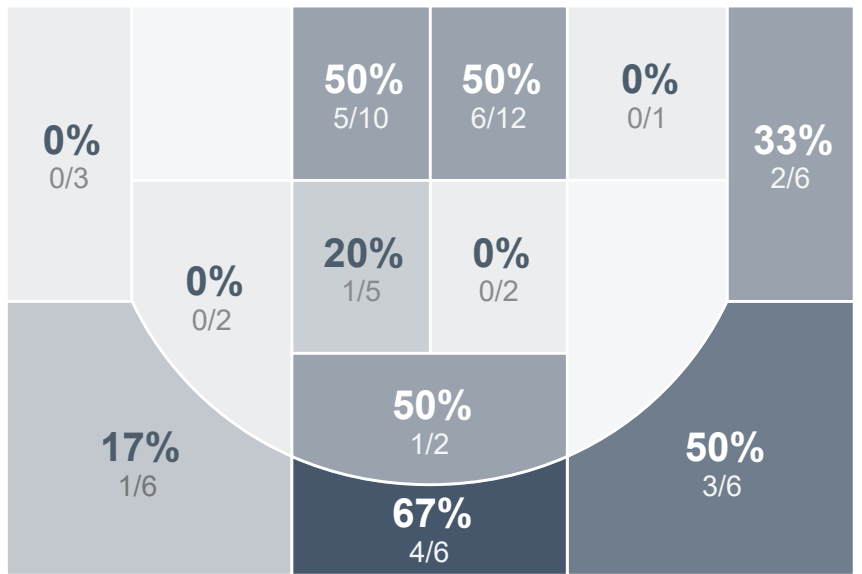

Century Patriots Girls Basketball