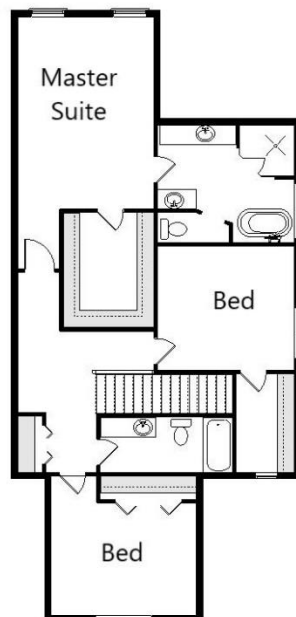

Your Land Your Style Your Home Your Way
Design + Build = Your Best Value

In-Town 4019 FE I
1985 Sq.Ft.

Copyright © 2018 Kraus Design
All Rights Reserved

The **Kraus** Company
DESIGN BUILD

248-972-5549

Customizable Plan
to Meet Your needs

Setting the New Standard

Your Land Your Style Your Home Your Way

Design + Build = Your Best Value

www.krausbuild.com

In-Town 4019 FE II 2040 Sq.Ft.

Copyright © 2018 Kraus Design
All Rights Reserved

The **Kraus** Company
DESIGN BUILD