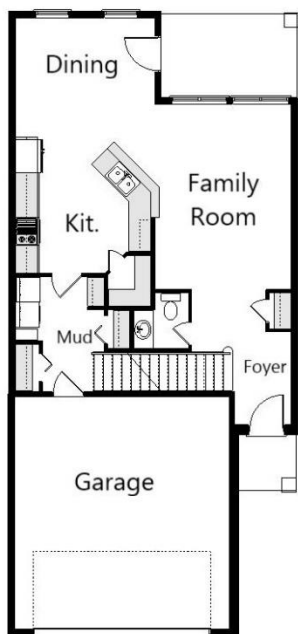

Your Land Your Style Your Home Your Way
Design + Build = Your Best Value

In-Town 4019 FE I
1985 Sq.Ft.

Copyright © 2018 Kraus Design
All Rights Reserved

The **Kraus** Company
DESIGN BUILD

248-972-5549

Customizable Plan
to Meet Your needs

Setting the New Standard

Your Land Your Style Your Home Your Way

Design + Build = Your Best Value

www.krausbuild.com

In-Town 4019 FE II 2040 Sq.Ft.

Copyright © 2018 Kraus Design
All Rights Reserved

The **Kraus** Company
DESIGN BUILD