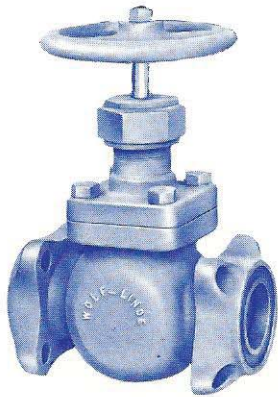

WOLF-LINDE FLANGED VALVES

1-1/4 THRU 2" FLANGED GLOBE VALVES HAVE 4 BOLT SQUARE FLANGES, WITH BOLTED SQUARE BONNETS, AND ARE JUST AS PICTURED BELOW. CODE, OR CATALOGUE NUMBERS SHOULD BE CHECKED FOR VERIFICATION.

SIZE OF VALVE INCHES	CODE NUMBER OF GLOBE VALVE	CODE NUMBER HAND EXP. VALVE
1-1/4	5797	5797E
1-1/2	5841	5841E
2	5847	5847E

(SHOWN WITHOUT COMPANION FLANGES)

2-1/2 THRU 4" FLANGED GLOBE VALVES HAVE ROUND BONNETS, AND ARE JUST AS PICTURED BELOW. CODE OR CATALOGUE NUMBERS SHOULD BE CHECKED FOR VERIFICATION.

SIZE OF VALVE INCHES	CODE NUMBER OF GLOBE VALVE	CODE NUMBER HAND EXP. VALVE
2-1/2	5912	5912E
3	5911	5911E
3-1/2	5910	---
4	5909	5909E

(SHOWN WITHOUT COMPANION FLANGES)