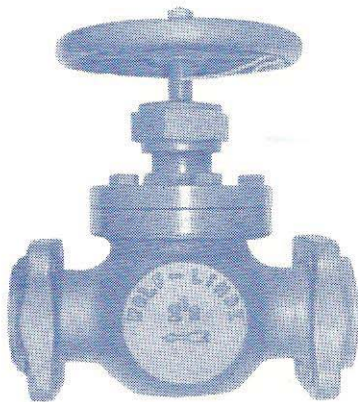

WOLF-LINDE FLANGED VALVES

1-1/4 THRU 2" FLANGED GLOBE VALVES HAVE 4 BOLT SQUARE FLANGES, WITH BOLTED SQUARE BONNETS, AND ARE JUST AS PICTURED BELOW. CODE, OR CATALOGUE NUMBERS SHOULD BE CHECKED FOR VERIFICATION.

SIZE OF VALVE INCHES	CODE NUMBER OF GLOBE VALVE	CODE NUMBER HAND EXP. VALVE
1-1/4	5797	5797E
1-1/2	5841	5841E
2	5847	5847E

(SHOWN WITHOUT COMPANION FLANGES)

2-1/2 THRU 4" FLANGED GLOBE VALVES HAVE ROUND BONNETS, AND ARE JUST AS PICTURED BELOW. CODE OR CATALOGUE NUMBERS SHOULD BE CHECKED FOR VERIFICATION.

SIZE OF VALVE INCHES	CODE NUMBER OF GLOBE VALVE	CODE NUMBER HAND EXP. VALVE
2-1/2	5912	5912E
3	5911	5911E
3-1/2	5910	---
4	5909	5909E

(SHOWN WITHOUT COMPANION FLANGES)