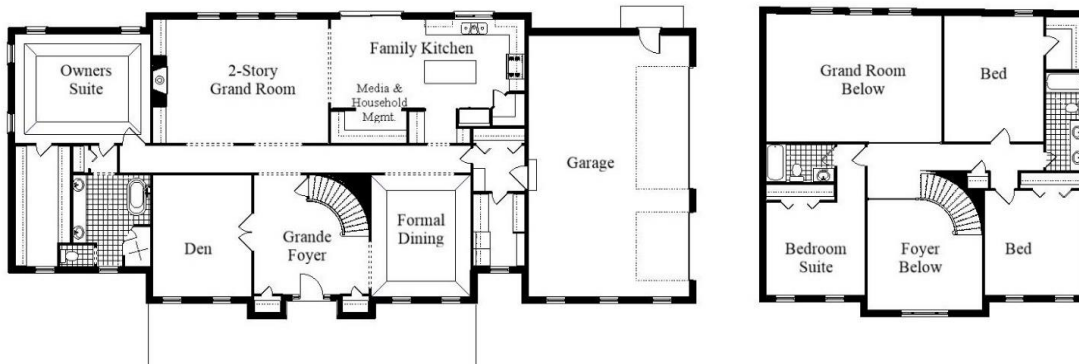

Your Land Your Style Your Home Your Way
Design + Build = Your Best Value

Grosse Pointe Hall
3480 Sq. Ft.

Copyright © 2020 Kraus Design Build
All Rights Reserved

Whether we modify this plan or assist you in the creation of a Custom Home Plan all your own You take the Design to the Level You Choose.

248-972-5549

Setting the New Standard

Your Land Your Style Your Home Your Way

Design + Build = Your Best Value

Grosse Pointe Hall
3480 Sq. Ft.

Copyright © 2020 Kraus Design Build
All Rights Reserved

Whether we modify this plan or assist you in the creation of a Custom Home Plan all your own You take the Design to the Level You Choose.