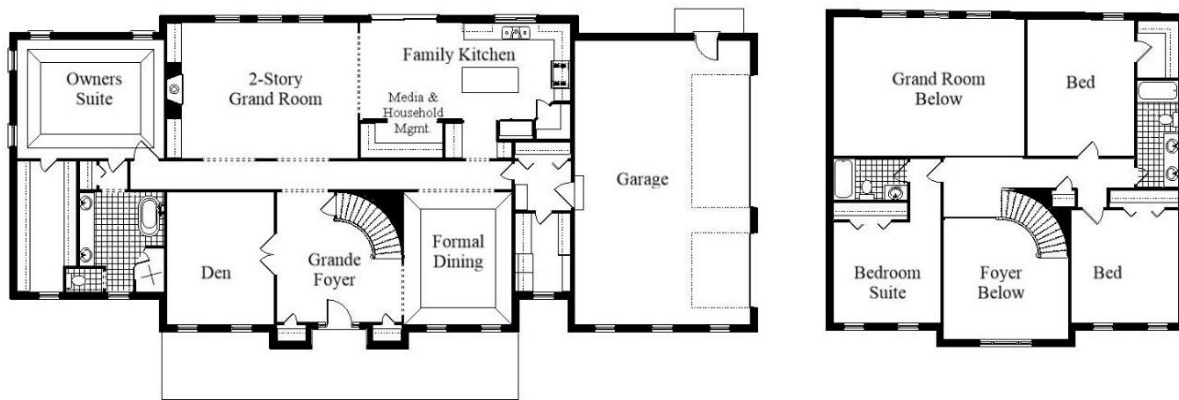

Your Land Your Style Your Home Your Way
Design + Build = Your Best Value

Grosse Pointe Hall
3480 Sq. Ft.

Copyright © 2020 Kraus Design Build
All Rights Reserved

Whether we modify this plan or assist you in the creation of a Custom Home Plan all your own You take the Design to the Level You Choose.

248-972-5549

Setting the New Standard

Your Land Your Style Your Home Your Way

Design + Build = Your Best Value

Grosse Pointe Hall
3480 Sq. Ft.

Copyright © 2020 Kraus Design Build
All Rights Reserved

Whether we modify this plan or assist you in the creation of a Custom Home Plan all your own You take the Design to the Level You Choose.