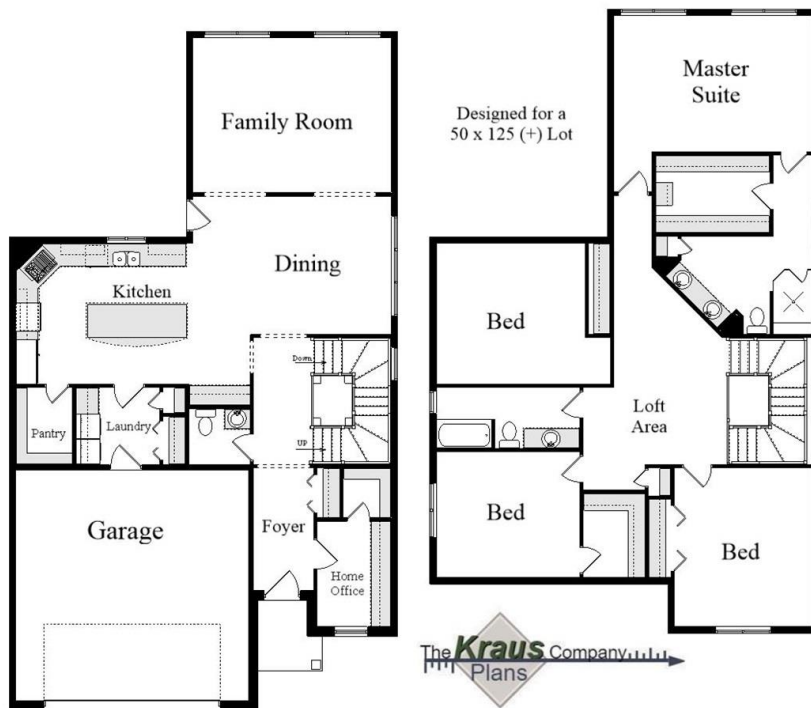

Your Land Your Style Your Home Your Way

Design + Build = Your Best Value

In Town 5053-II FE
2745 Sq.Ft.

Copyright © 2024 Kraus Design Build
All Rights Reserved

The Kraus Company
DESIGN BUILD

248-972-5549

www.krausbuild.com