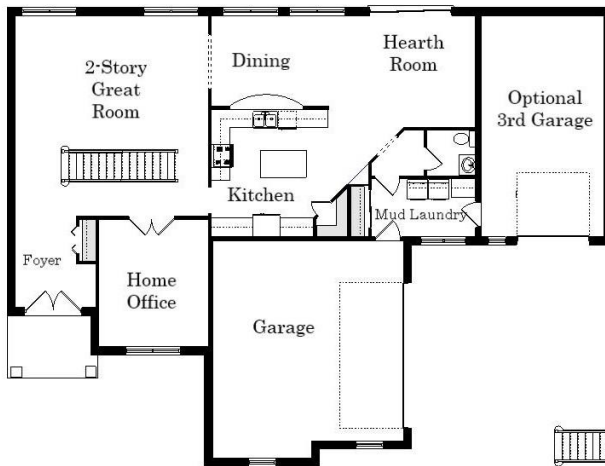

Your Land Your Style Your Home Your Way
Design + Build = Your Best Value

Cambria Cottage
2565 Sq.Ft.

Copyright © 2020 Kraus Design Build
All Rights Reserved

The Kraus Company
DESIGN BUILD

248-972-5549

Setting the New Standard