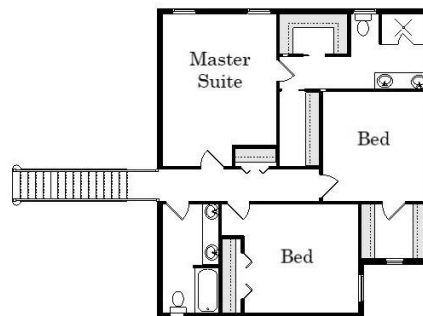

Your Land Your Style Your Home Your Way
Design + Build = Your Best Value

Cambria Cottage
2565 Sq.Ft.

Copyright © 2020 Kraus Design Build
All Rights Reserved

The Kraus Company
DESIGN BUILD

248-972-5549

Setting the New Standard