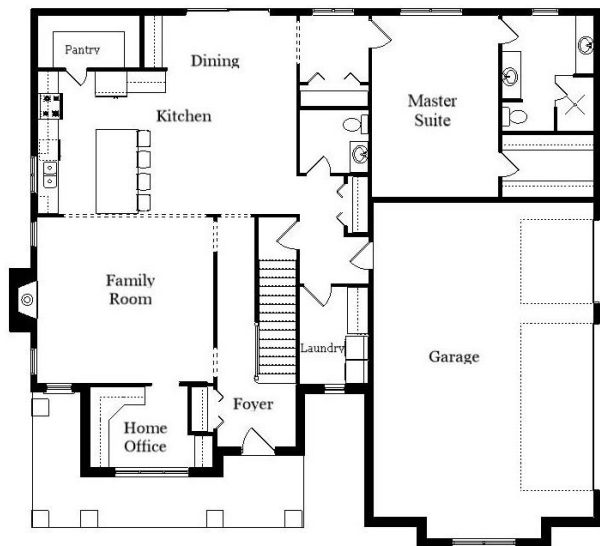

Your Land Your Style Your Home Your Way

Design + Build = Your Best Value

[www.krausbuild.com](http://www.krausbuild.com)

West Meade  
2820 Sq. Ft.

Copyright © 2022 Kraus Design Build  
All Rights Reserved

The **Kraus** Company  
DESIGN BUILD

248-972-5549

Setting the New Standard