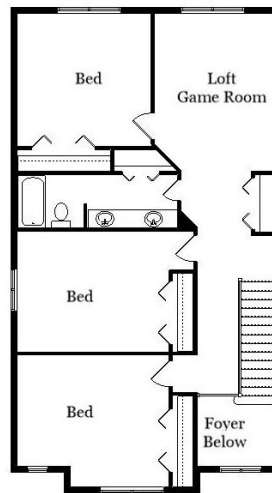

Your Land Your Style Your Home Your Way

Design + Build = Your Best Value

[www.krausbuild.com](http://www.krausbuild.com)

West Meade  
2820 Sq. Ft.

Copyright © 2022 Kraus Design Build  
All Rights Reserved

The **Kraus** Company  
DESIGN BUILD

248-972-5549

Setting the New Standard