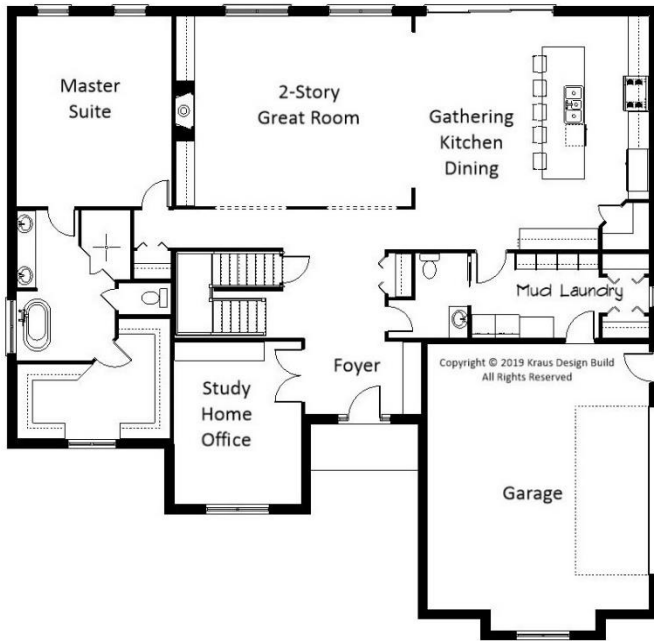

Your Land Your Style Your Home Your Way
Design + Build = Your Best Value

Grace Bay Club
3500 Sq.Ft.

Copyright © 2019 Kraus Design Build
All Rights Reserved

The **Kraus** Company
DESIGN BUILD

248-972-5549

Setting the New Standard

Your Land Your Style Your Home Your Way

Design + Build = Your Best Value

www.krausbuild.com

Grace Bay Club II 3500 Sq.Ft.

Copyright © 2019 Kraus Design Build
All Rights Reserved

The **Kraus** Company
DESIGN BUILD