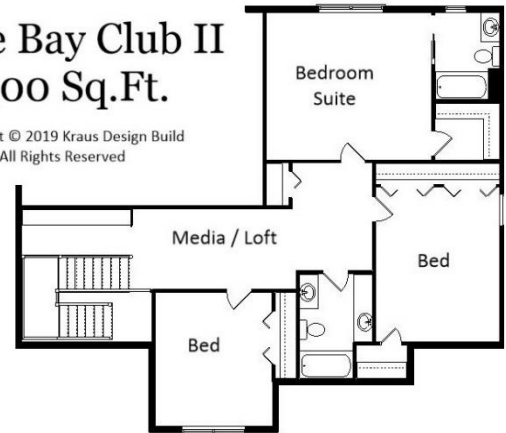

Your Land Your Style Your Home Your Way
Design + Build = Your Best Value

Grace Bay Club
3500 Sq.Ft.

Copyright © 2019 Kraus Design Build
All Rights Reserved

The **Kraus** Company
DESIGN BUILD

248-972-5549

Setting the New Standard

Your Land Your Style Your Home Your Way

Design + Build = Your Best Value

www.krausbuild.com

Grace Bay Club II 3500 Sq.Ft.

Copyright © 2019 Kraus Design Build
All Rights Reserved

The **Kraus** Company
DESIGN BUILD