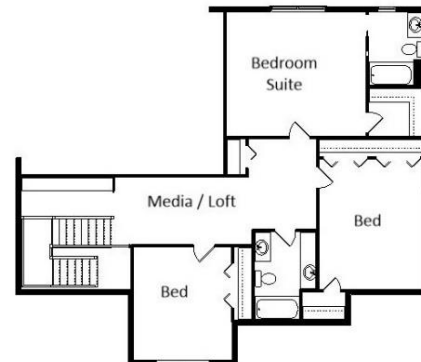

Your Land Your Style Your Home Your Way
Design + Build = Your Best Value

Grace Bay Club
3500 Sq.Ft.

Copyright © 2019 Kraus Design Build
All Rights Reserved

The **Kraus** Company
DESIGN BUILD

248-972-5549

Setting the New Standard

Your Land Your Style Your Home Your Way

Design + Build = Your Best Value

www.krausbuild.com

Grace Bay Club II 3500 Sq.Ft.

Copyright © 2019 Kraus Design Build
All Rights Reserved

The **Kraus** Company
DESIGN BUILD