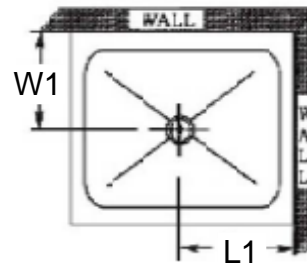

## SPECIFICATION

- \* All Stainless Steel Construction
- \* Long Life And Easy Maintenance
- \* Floor Mount Design
- \* Front Access To Plumbing
- \* **Includes 2" Brass Strainer**
- \* Optional Integral 2" or 3" Drain  
No Hub Or Inside Caulk

- 1- 24" x 14" Splash
- 2- 24" x 14" Splash
- 3- 24" x 14" Splash

Product Number	Bowl Size (Inch)			Overall Size (Inch)				
	A	B	C	W	L	H	W1	L1
WMS 2024-FM	20	16	10	20	24	14	10	12
WMS 2424-FM	21	21	9	24	24	13	12	12