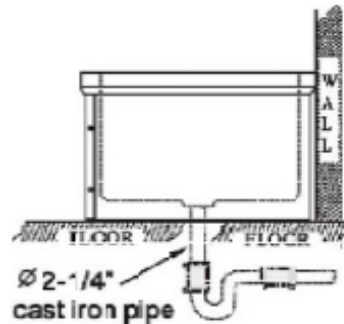

## SPECIFICATION

- \* All Stainless Steel Construction
- \* Long Life And Easy Maintenance
- \* Floor Mount Design
- \* Front Access To Plumbing
- \* **Includes 2" Brass Strainer**
- \* Optional Integral 2" or 3" Drain  
No Hub Or Inside Caulk

- 1- 24" x 14" Splash
- 2- 24" x 14" Splash
- 3- 24" x 14" Splash

Product Number	Bowl Size (Inch)			Overall Size (Inch)				
	A	B	C	W	L	H	W1	L1
WMS 2024-FM	20	16	10	20	24	14	10	12
WMS 2424-FM	21	21	9	24	24	13	12	12