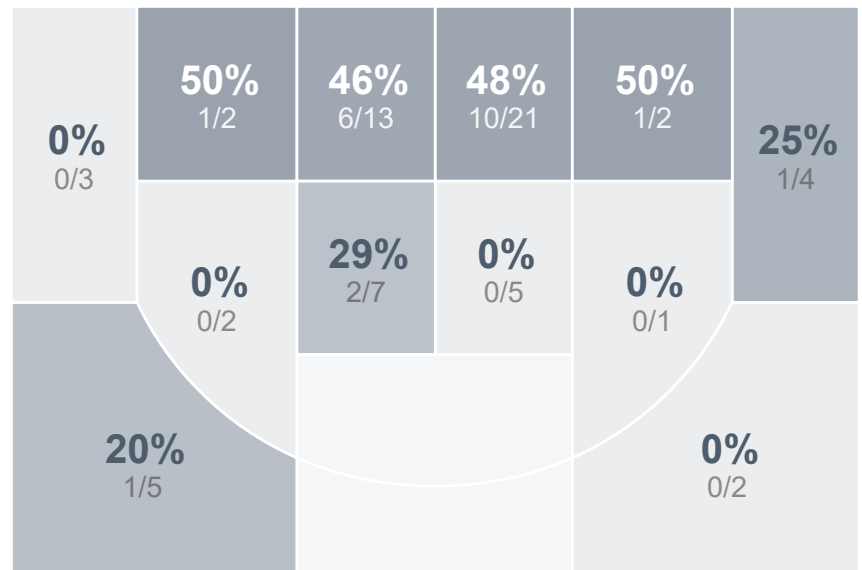

Box Score Report

WHS vs Mandan - Feb 14, 2020 - W 55-50

Period Stats

Team	1	2	OT1	Final
WHS	22	24	9	55
MHS	23	23	4	50

Run Graph

Team Stats

	WHS	MHS
Field Goal %	37.5%	32.8%
Effective Field Goal %	44.8%	34.3%
2FG Made/Attempted	11/27	20/53
2FG%	40.7%	37.7%
3FG Made/Attempted	7/21	2/14
3FG%	33.3%	14.3%
FT Made/Attempted	12/20	4/9
Free Throw Percentage	60.0%	44.4%
Points Per Possession	0.70	0.65
Transition Points	7	11
Points Off Turnovers	14	15
Second Chance Points	5	12
Points in the Paint	14	36
Offensive Rebounds	4	18
Defense Rebounds	27	23
Assists	15	14
Deflections	9	9
Steals	13	15
Blocks	1	1
Turnovers	25	24
Personal Fouls	11	15
Charges Taken	1	0

Girls' Varsity Basketball

Mandan