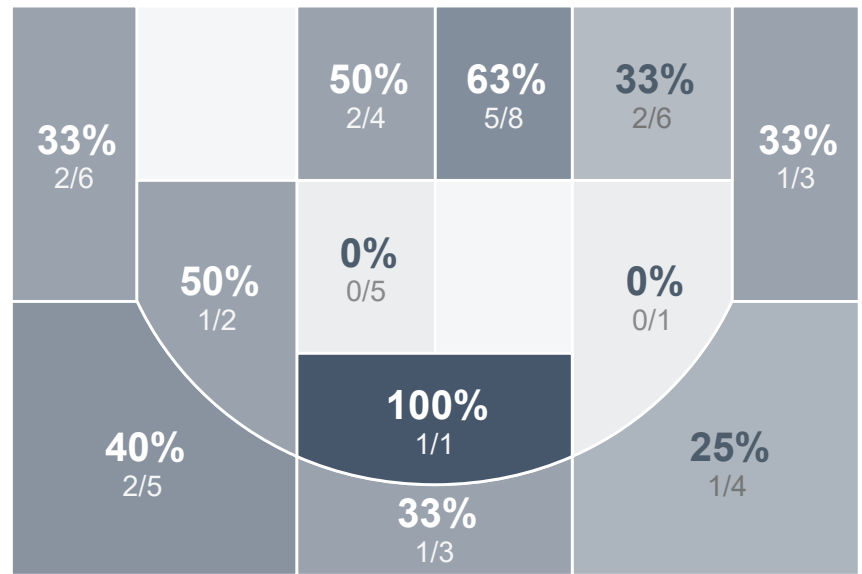

Girls' Varsity Basketball