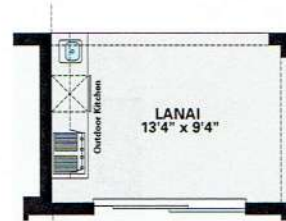

Magari 2 BED, 2 BATH, STUDY, 2 CAR GARAGE, ONE-STORY – 1,723 SQ. FT.

ELEVATION B

Magari 2 BED, 2 BATH, STUDY, 2 CAR GARAGE, ONE-STORY – 1,723 SQ. FT.

Borchini Realty
www.BorchiniRealty.com
sborchini@gmail.com
407 791-1789

Optional 30'0" X 8'0" Screen Enclosure

Optional 13'6" X 8'0" Screen Enclosure

Optional Shower
ILO Tub at Bath 2

Optional Bedroom 3
ILO Study

Optional Outdoor Kitchen

Living.....	1,723 sq.ft.
2 Car Garage.....	397 sq.ft.
Lanai	124 sq.ft.
Entry.....	56 sq.ft.
Total Area	2,300 sq.ft.