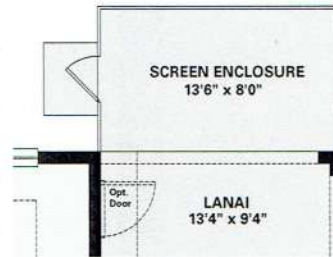

Magari 2 BED, 2 BATH, STUDY, 2 CAR GARAGE, ONE-STORY – 1,723 SQ. FT.

ELEVATION B

Magari 2 BED, 2 BATH, STUDY, 2 CAR GARAGE, ONE-STORY – 1,723 SQ. FT.

Borchini Realty
www.BorchiniRealty.com
sborchini@gmail.com
407 791-1789

Optional 30'0" X 8'0" Screen Enclosure

Optional 13'6" X 8'0" Screen Enclosure

Optional Shower
ILO Tub at Bath 2

Optional Bedroom 3
ILO Study

Optional Outdoor Kitchen

Living.....	1,723 sq.ft.
2 Car Garage.....	397 sq.ft.
Lanai	124 sq.ft.
Entry.....	56 sq.ft.
Total Area	2,300 sq.ft.