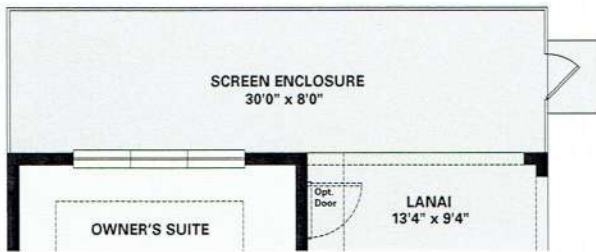

Magari 2 BED, 2 BATH, STUDY, 2 CAR GARAGE, ONE-STORY – 1,723 SQ. FT.

ELEVATION B

Magari 2 BED, 2 BATH, STUDY, 2 CAR GARAGE, ONE-STORY – 1,723 SQ. FT.

Borchini Realty
www.BorchiniRealty.com
sborchini@gmail.com
407 791-1789

Optional 30'0" X 8'0" Screen Enclosure

Optional 13'6" X 8'0" Screen Enclosure

Optional Shower
ILO Tub at Bath 2

Optional Bedroom 3
ILO Study

Optional Outdoor Kitchen

Living.....	1,723 sq.ft.
2 Car Garage.....	397 sq.ft.
Lanai	124 sq.ft.
Entry.....	56 sq.ft.
Total Area	2,300 sq.ft.