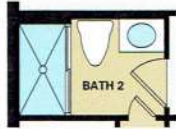

Magari 2 BED, 2 BATH, STUDY, 2 CAR GARAGE, ONE-STORY – 1,723 SQ. FT.

ELEVATION B

Magari 2 BED, 2 BATH, STUDY, 2 CAR GARAGE, ONE-STORY – 1,723 SQ. FT.

Borchini Realty
www.BorchiniRealty.com
sborchini@gmail.com
407 791-1789

Optional 30'0" X 8'0" Screen Enclosure

Optional 13'6" X 8'0" Screen Enclosure

Optional Shower
ILO Tub at Bath 2

Optional Bedroom 3
ILO Study

Optional Outdoor Kitchen

Living.....	1,723 sq.ft.
2 Car Garage.....	397 sq.ft.
Lanai	124 sq.ft.
Entry.....	56 sq.ft.
Total Area	2,300 sq.ft.