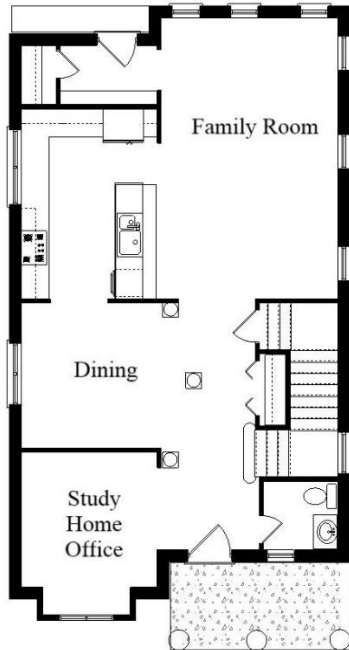

Your Land Your Style Your Home Your Way
Design + Build = Your Best Value

In-Town 4008 D
2100 Sq.Ft.

Copyright © 2017 Kraus Design
All Rights Reserved

The **Kraus** Company
DESIGN BUILD

248-972-5549

Setting the New Standard

Your Land Your Style Your Home Your Way

Design + Build = Your Best Value

Copyright © 2017 Kraus Design
All Rights Reserved

In-Town 4008 D 3F
2760 Sq.Ft.

The **Kraus** Company
DESIGN BUILD

248-972-5549

Setting the New Standard