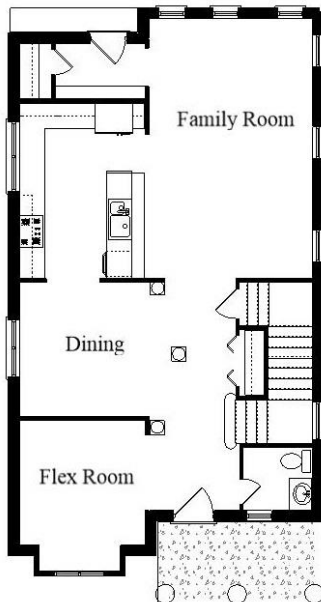

Your Land Your Style Your Home Your Way
Design + Build = Your Best Value

In-Town 4008 D
2100 Sq.Ft.

Copyright © 2017 Kraus Design
All Rights Reserved

The **Kraus** Company
DESIGN BUILD

248-972-5549

Setting the New Standard

Your Land Your Style Your Home Your Way

Design + Build = Your Best Value

Copyright © 2017 Kraus Design
All Rights Reserved

In-Town 4008 D 3F
2760 Sq.Ft.

The **Kraus** Company
DESIGN BUILD

248-972-5549

Setting the New Standard