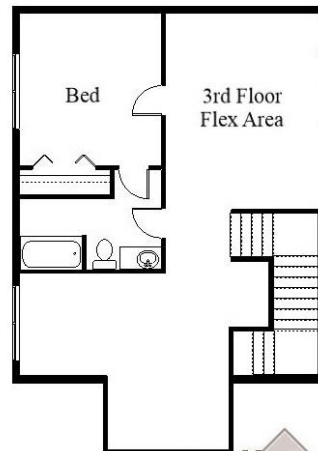

Your Land Your Style Your Home Your Way
Design + Build = Your Best Value

In-Town 4008 D
2100 Sq.Ft.

Copyright © 2017 Kraus Design
All Rights Reserved

The **Kraus** Company
DESIGN BUILD

248-972-5549

Setting the New Standard

Your Land Your Style Your Home Your Way

Design + Build = Your Best Value

Copyright © 2017 Kraus Design
All Rights Reserved

In-Town 4008 D 3F
2760 Sq.Ft.

The **Kraus** Company
DESIGN BUILD

248-972-5549

Setting the New Standard