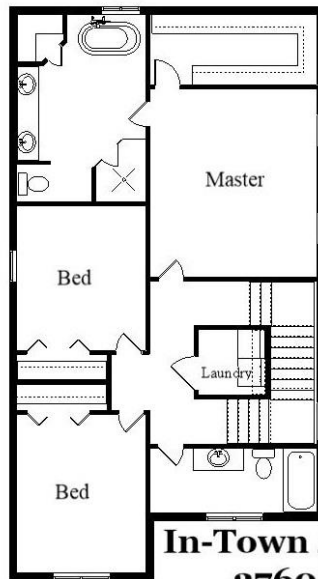

Your Land Your Style Your Home Your Way
Design + Build = Your Best Value

In-Town 4008 D
2100 Sq.Ft.

Copyright © 2017 Kraus Design
All Rights Reserved

The **Kraus** Company
DESIGN BUILD

248-972-5549

Setting the New Standard

Your Land Your Style Your Home Your Way

Design + Build = Your Best Value

Copyright © 2017 Kraus Design
All Rights Reserved

In-Town 4008 D 3F
2760 Sq.Ft.

The **Kraus** Company
DESIGN BUILD

248-972-5549

Setting the New Standard