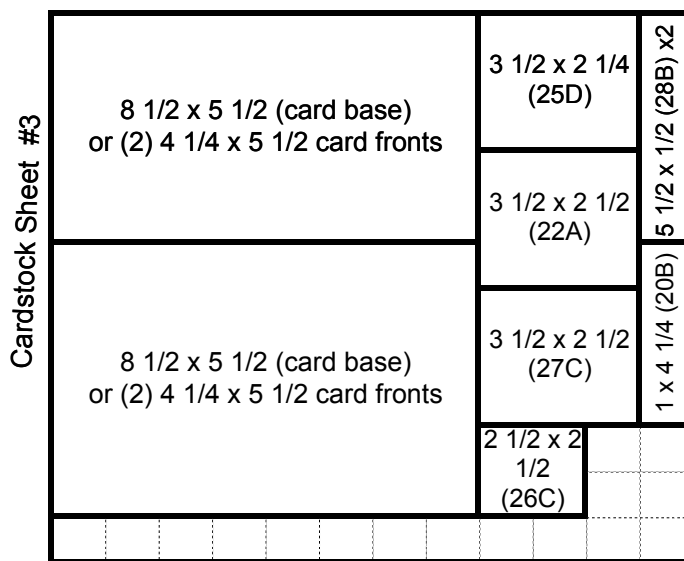

Pink/Yellow Cardstock