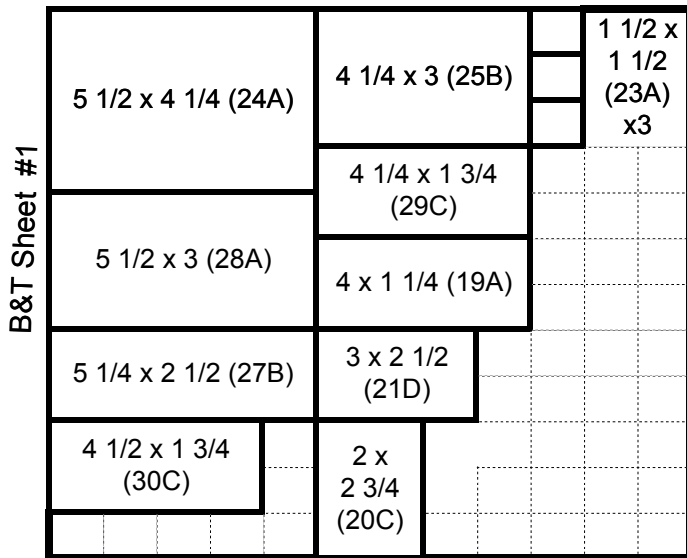

(Not to Scale)

Make It From Your Heart Vol 1

www.noreenschat.com

Patterns 19-30 (12 cards or 24 cards using 2 of each B&T)

Add 12 additional card bases for 24 card workshop

Chantilly Blue B&T

Twilight Cardstock