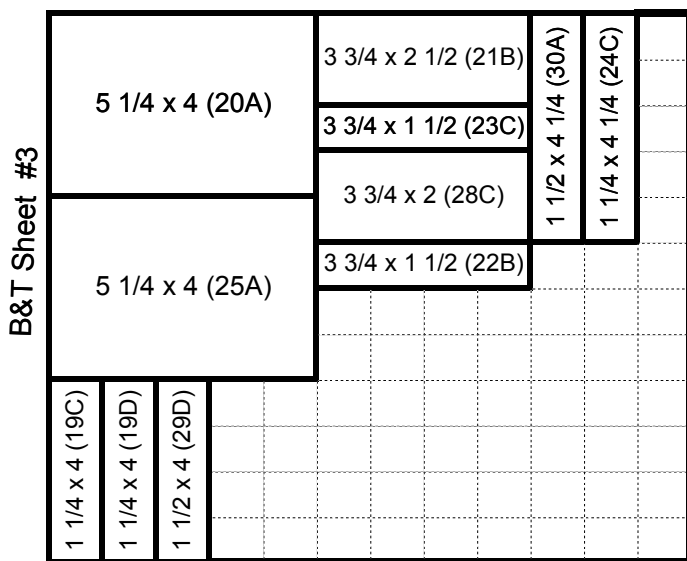

Chantilly Green B&T