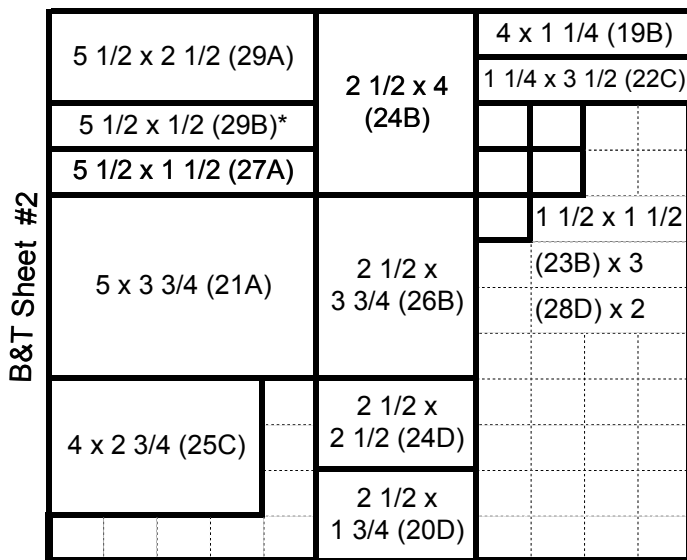

(Not to Scale)

Make It From Your Heart Vol 1

www.noreenschat.com

Patterns 19-30 (12 cards or 24 cards using 2 of each B&T)

Add 12 additional card bases for 24 card workshop

Chantilly Blue B&T

Twilight Cardstock