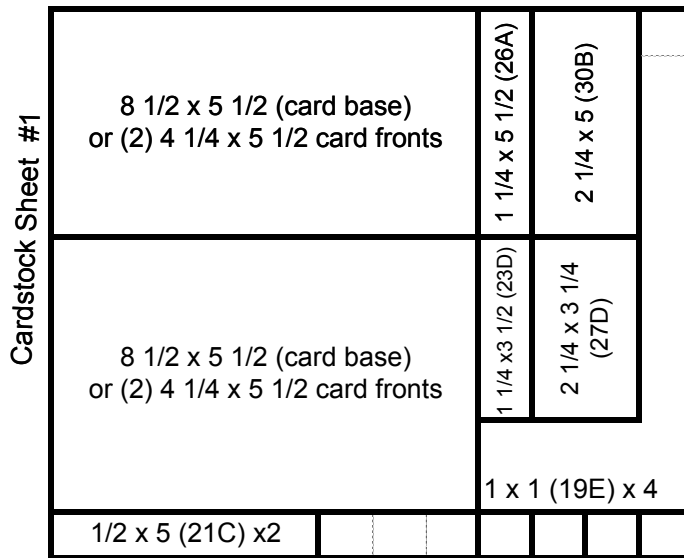

(Not to Scale)

Make It From Your Heart Vol 1

www.noreenschat.com

Patterns 19-30 (12 cards or 24 cards using 2 of each B&T)

Add 12 additional card bases for 24 card workshop

Chantilly Blue B&T

Twilight Cardstock