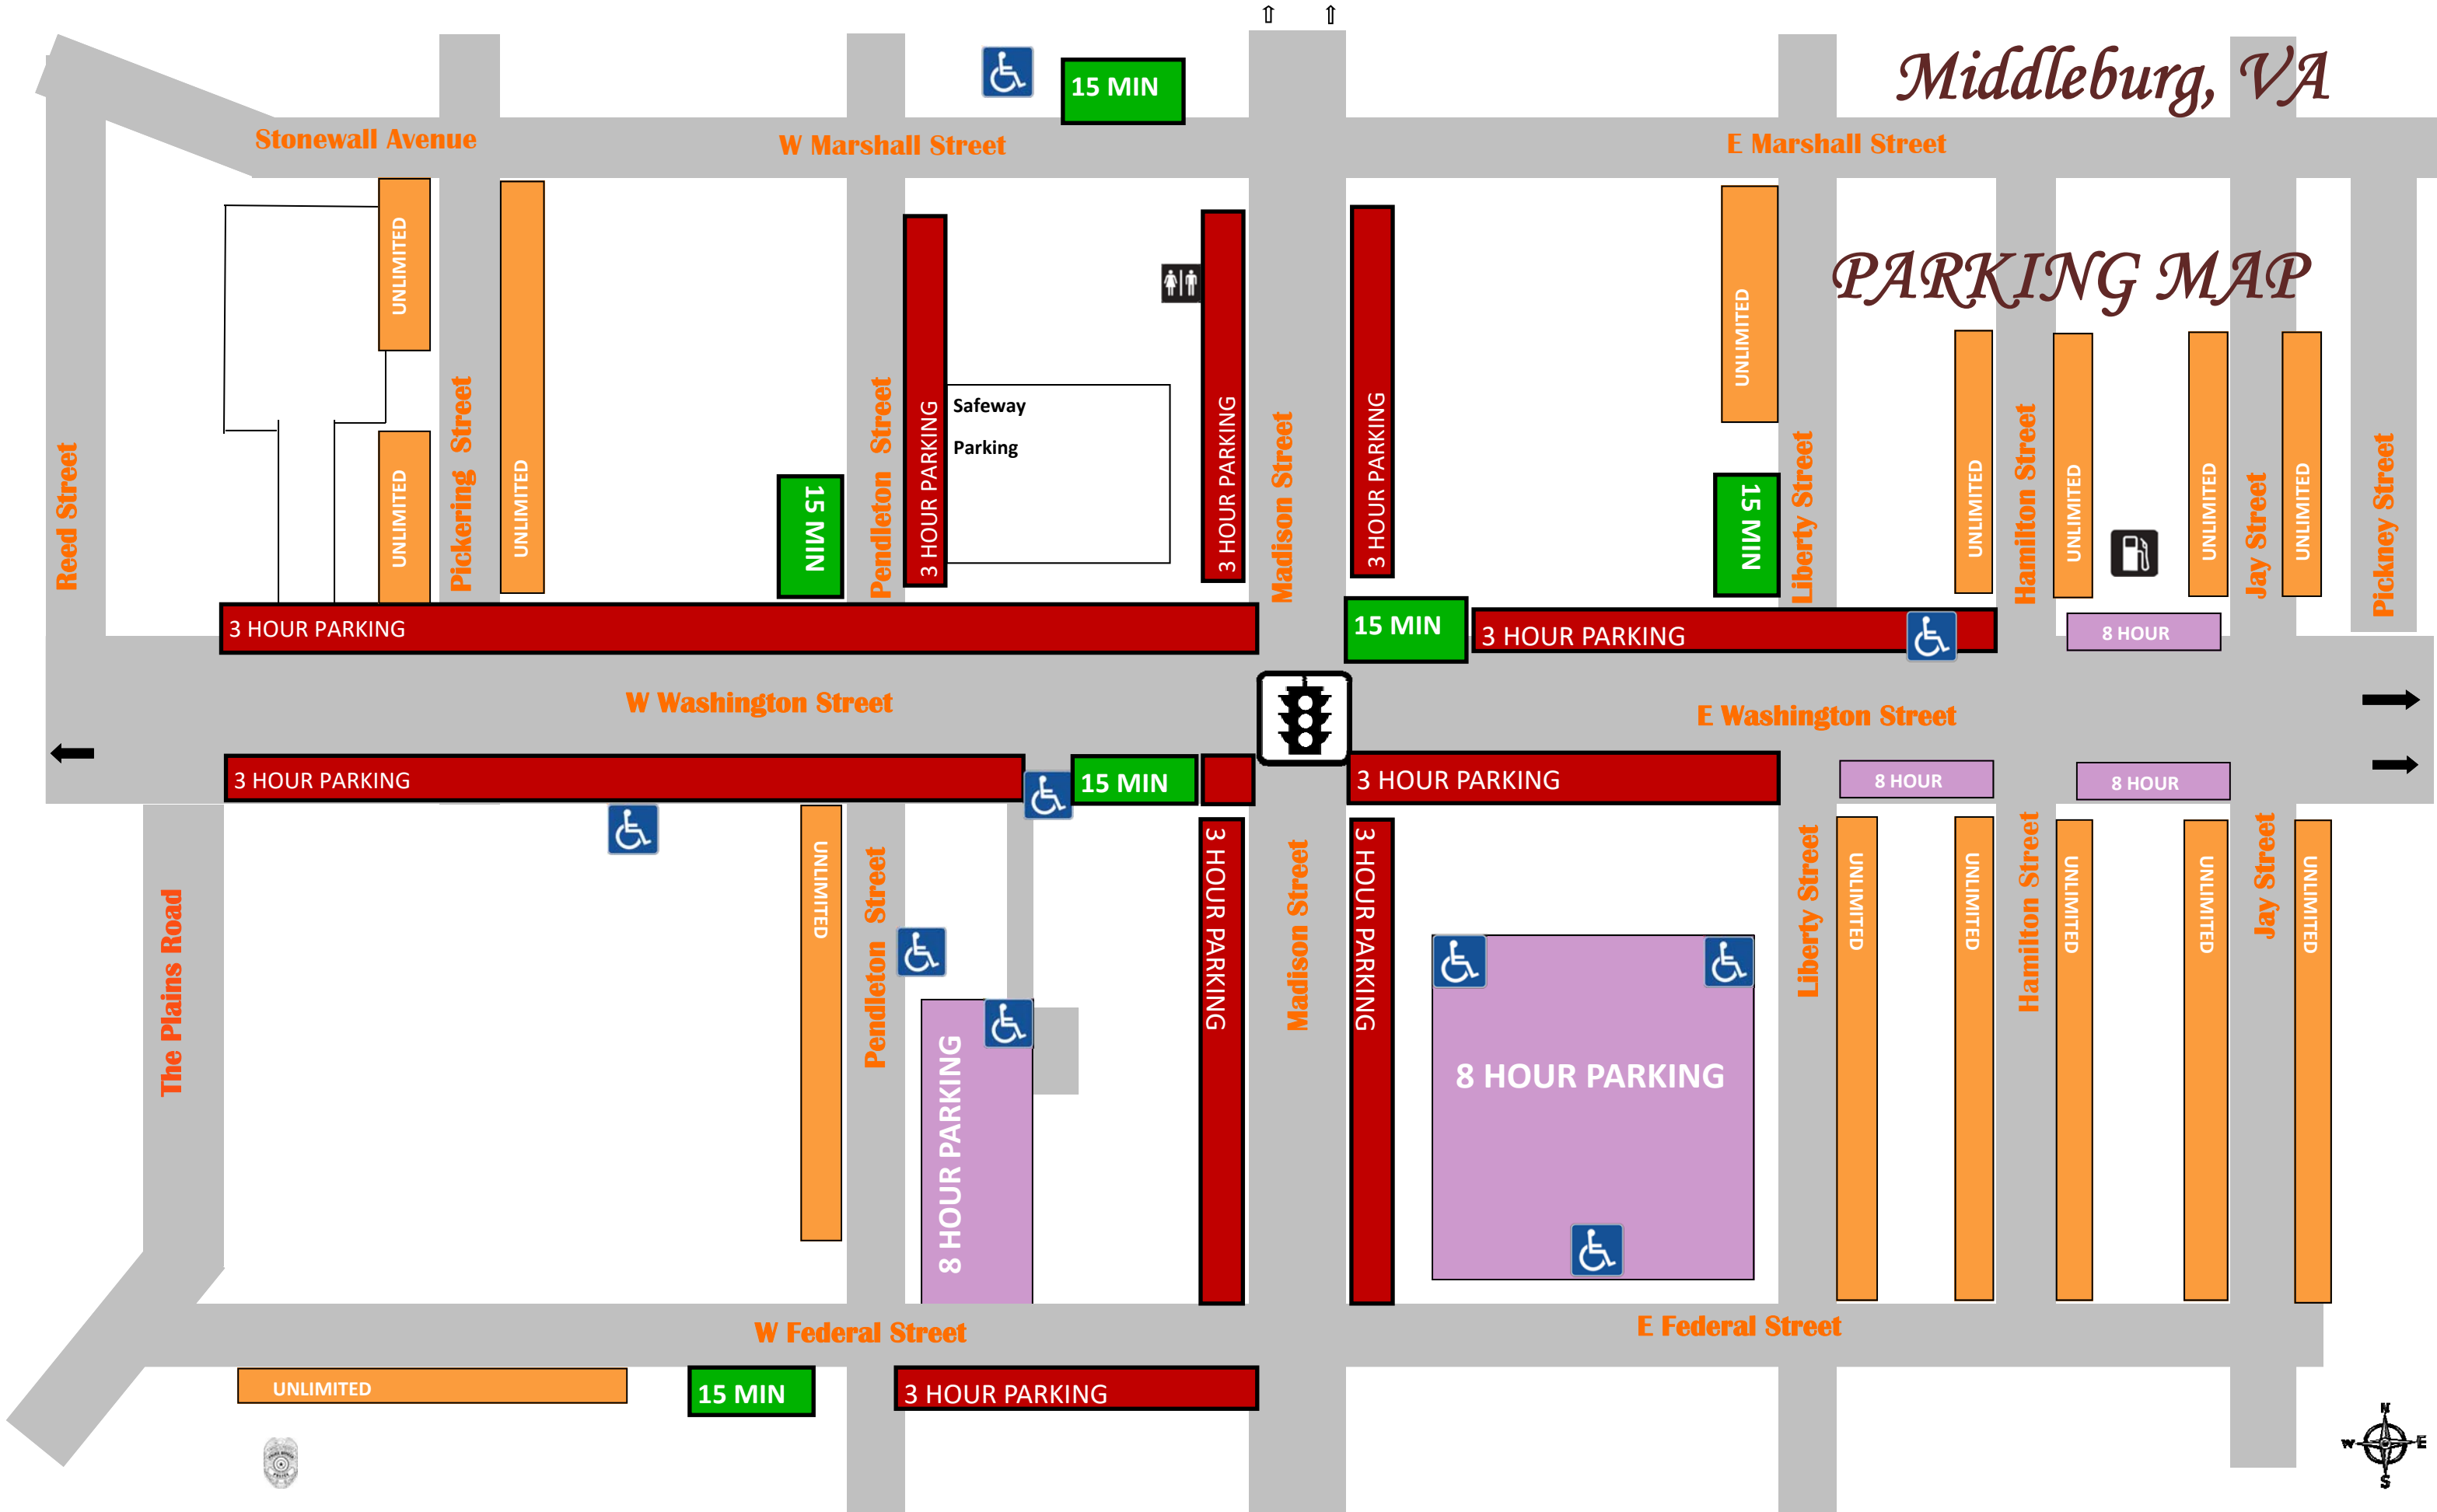

# Middleburg, VA

## PARKING MAP

COLOR KEY: RED = 3 HOUR PARKING PURPLE = 8 HOUR PARKING GREEN = 15 MINUTE PARKING ORANGE = UNLIMITED PARKING

 BLUE SYMBOL = HANDICAPPED PARKING