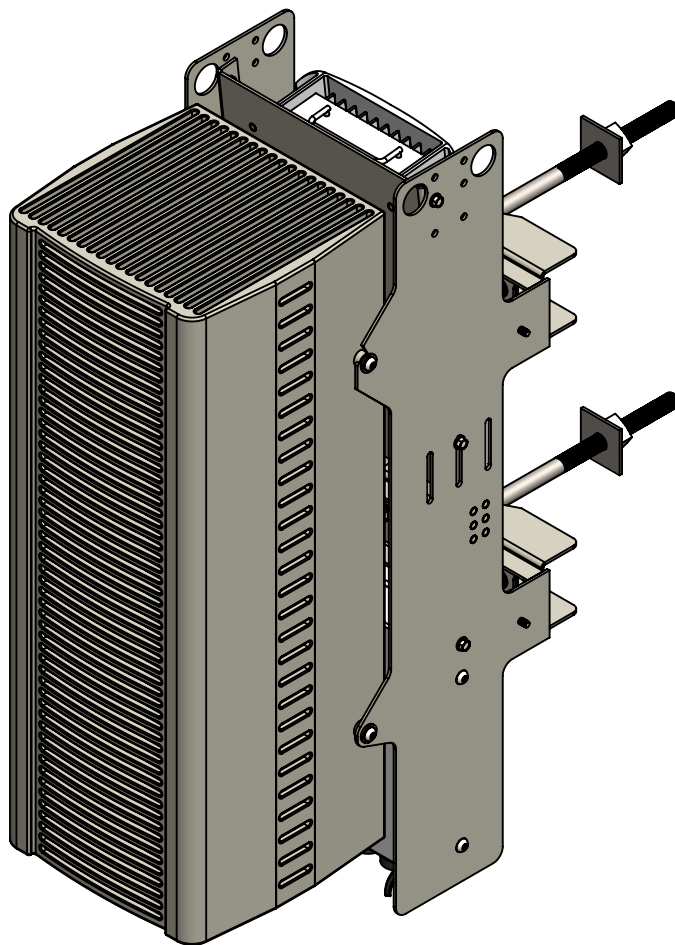

60PCS/700BRKT-Pole/Wall Mount

Wireless Construction, Inc. | 40 Blake Road, Standish, ME 04084
www.wcitowers.com

*Contact: Kyle Purington at (207) 642-5751 or kpurington@wcitowers.com

Rev1.0 -91315

60PCS/700BRKT Pole/Wall Bracket

Product Features:

- For use with 60Watt radio, router, and Power Supply
- Compact Size
- Diverse mounting applications; includes concrete lamp post, steel pole, wood pole applications, and wall mountable.
- Optional grounding locations
- Power supply mounting options with ability to adjust bracket for slight tilt
- Concealment Cover attachment (*cover not included in this kit**)
- Kit Includes: (2) Pole Brackets, (1) Power Supply Bracket, (1) Router Bracket, (2) 5/8 x 12" Bolts, (4) 8½' Make a Clamp, Grounding Jumper, and all associated hardware.
- Kit Allows for: Fiber MultiPort, 60Watt Radiohead, Router, and Power Supply

Product Specifications:

Model No: 60PCS/700BRKT

Dimensions (W x H x D)	33 x 11 x 12 INCHES
Weight	16 lbs
Safety	500lb vertical load rating
Environment	Galvanized, Weather Resistant
Cooling	Natural Cooling
Mount	Lamp post, pole or wall mountable
Construction	Aluminum/ Steel
Finish	Outdoor Powder Coating/ Natural Color