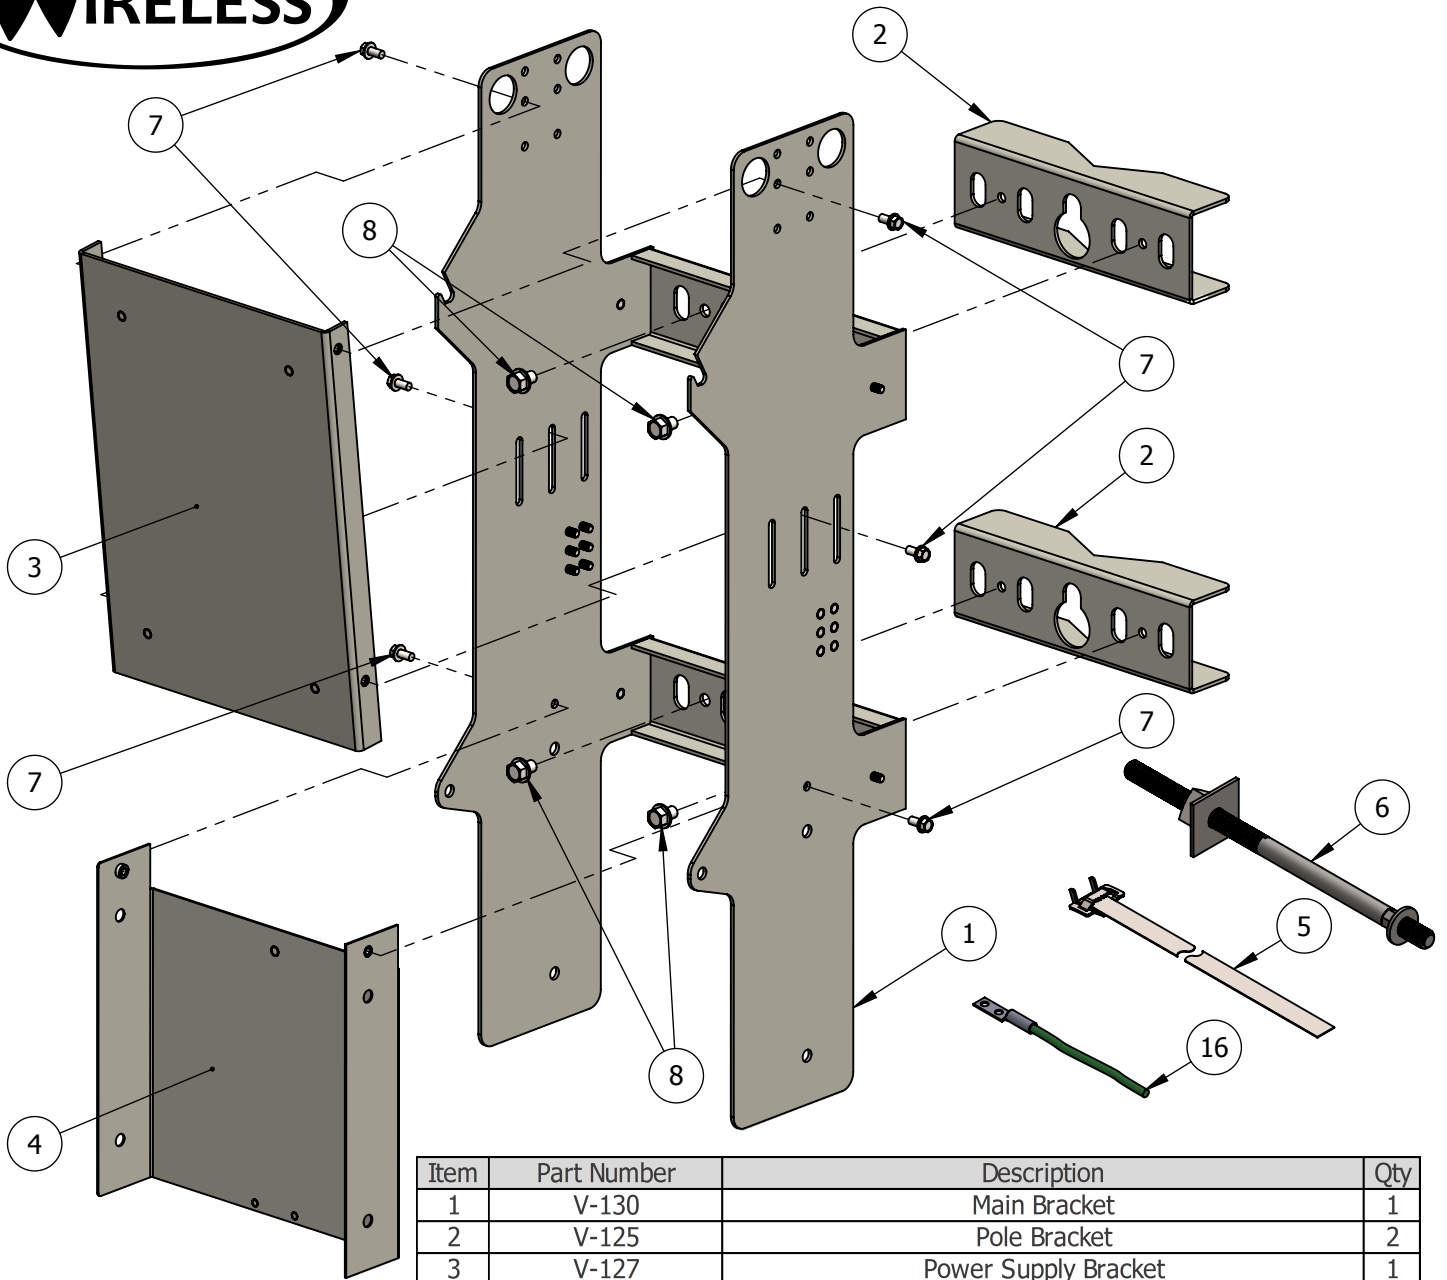

60PCS/700BRKT-Pole/Wall Mount

Item	Part Number	Description	Qty
1	V-130	Main Bracket	1
2	V-125	Pole Bracket	2
3	V-127	Power Supply Bracket	1
4	V-128	Router Bracket	1
5	V-Band	Band Clamp	2
6	V-UB-5812	Utility Bolt 5/8" x 12"lg	2
7	V-1420-500	Flange Head Cap Screw 1/4"-20 1/2"lg	6
8	V-3816-500	Flange Head Cap Screw 3/8"-16 1/2"lg	4
9	V-1420-FLN	Flange locknut 1/4"-20 (ground bus)	12
10	V-1420-N	Nut 1/4"-20	5
11	V-1420-LW	Lock Washer 1/4"	5
12	V-1420-FW	Flat Washer 1/4"	1
13	V-1032-N	Nut #10-32	2
14	V-1032-LW	Lock Washer #10	2
15	V-1032-FW	Flat Washer #10	2
16	V-G-12	12" Ground Jumper	1
Not Included:			
17	700LTE or 1900PCS	Remote Radio Head W/Supplied Hardware	1
18	7705 SAR-O	Router W/Supplied Hardware	1
19	1kW_Low Profile	DC Power Supply	1
20	4-Port	MultiPort Terminal	1