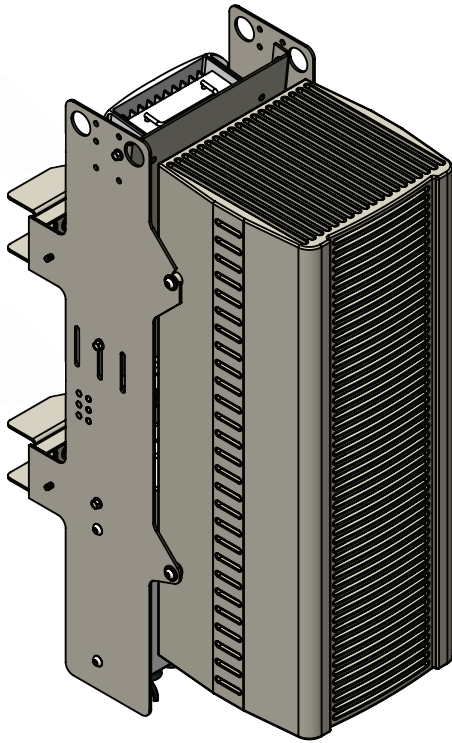

60PCS/700BRKT-Pole/Wall Mount

Wireless Construction, Inc. | 40 Blake Road, Standish, ME 04084
www.wcitowers.com

*Contact: Kyle Purington at (207) 642-5751 or kpurington@wcitowers.com

Rev1.0 -91315

60PCS/700BRKT Pole/Wall Bracket

Product Features:

- For use with 60Watt radio, router, and Power Supply
- Compact Size
- Diverse mounting applications; includes concrete lamp post, steel pole, wood pole applications, and wall mountable.
- Optional grounding locations
- Power supply mounting options with ability to adjust bracket for slight tilt
- Concealment Cover attachment (*cover not included in this kit**)
- Kit Includes: (2) Pole Brackets, (1) Power Supply Bracket, (1) Router Bracket, (2) 5/8 x 12" Bolts, (4) 8½' Make a Clamp, Grounding Jumper, and all associated hardware.
- Kit Allows for: Fiber MultiPort, 60Watt Radiohead, Router, and Power Supply

Product Specifications:

Model No: 60PCS/700BRKT

Dimensions (W x H x D)	33 x 11 x 12 INCHES
Weight	16 lbs
Safety	500lb vertical load rating
Environment	Galvanized, Weather Resistant
Cooling	Natural Cooling
Mount	Lamp post, pole or wall mountable
Construction	Aluminum/ Steel
Finish	Outdoor Powder Coating/ Natural Color