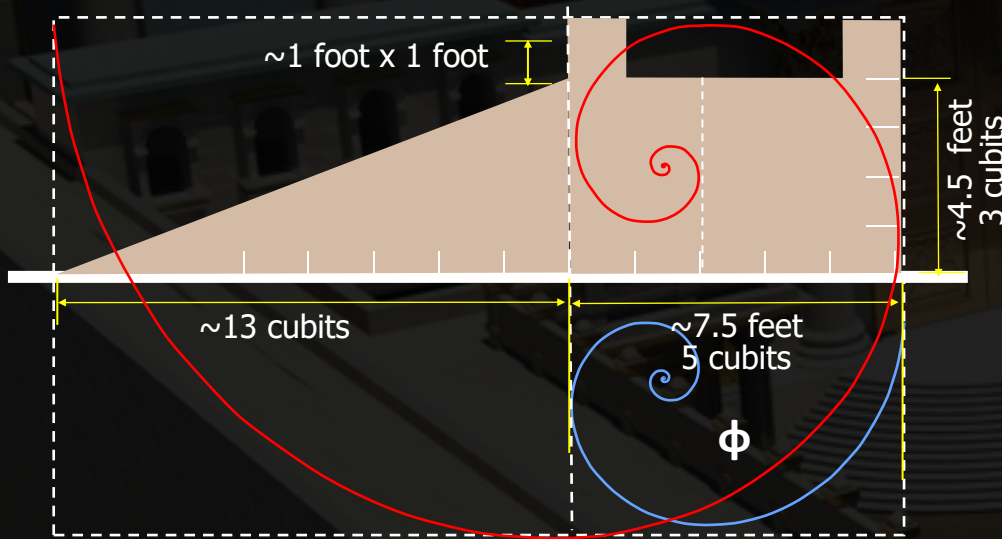

## THRONE CHAIR OF YHVH IN THE EARTHY JERUSALEM

**ALTAR OF SACRIFICE**  
**DECEMBER 10, 2018**  
 Jerusalem, Israel

**Temple Fortress:** 380 cubits long x 180 cubits wide (outer walls)  
**Court of Women:** 140 cubits long x 160 cubits wide (inner walls)  
**Temple in Courts:** 210 cubits long x 160 cubits wide (inner walls)