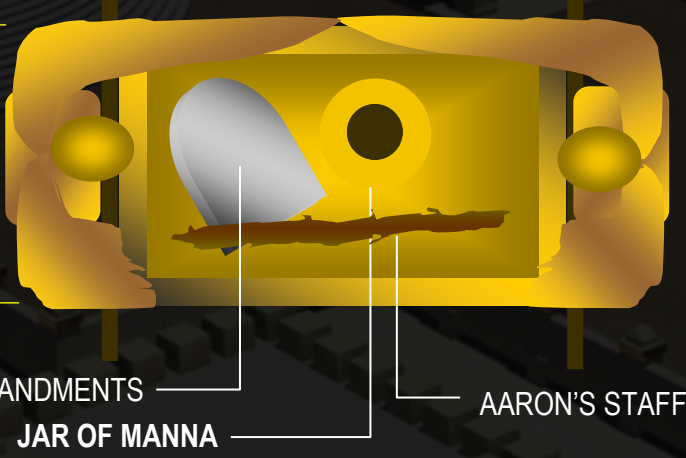

## THRONE CHAIR OF YHVH IN THE EARTHY JERUSALEM

**ALTAR OF SACRIFICE**  
**DECEMBER 10, 2018**  
 Jerusalem, Israel

**Temple Fortress:** 380 cubits long x 180 cubits wide (outer walls)  
**Court of Women:** 140 cubits long x 160 cubits wide (inner walls)  
**Temple in Courts:** 210 cubits long x 160 cubits wide (inner walls)