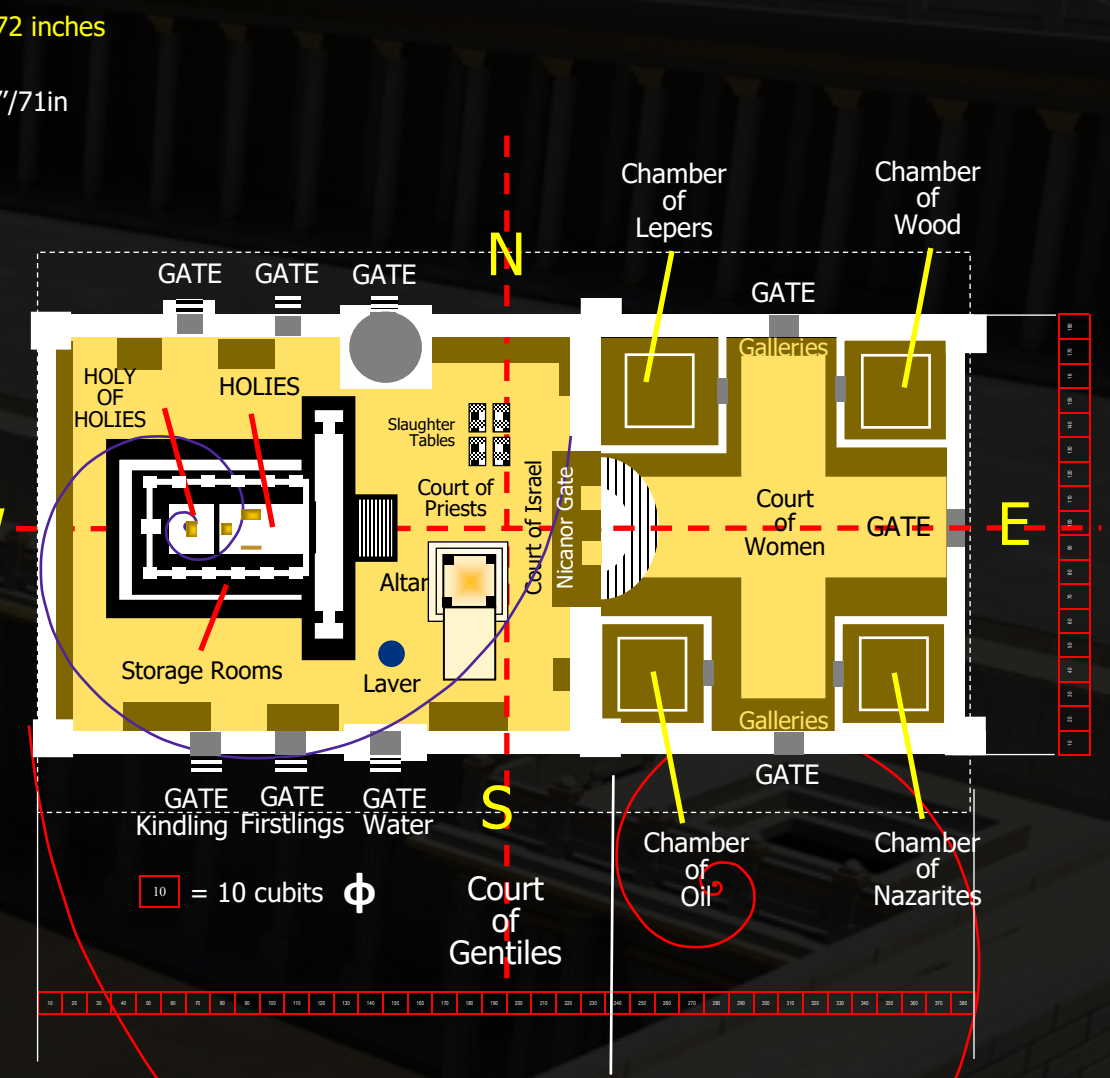

## THRONE CHAIR OF YHVH IN THE EARTHY JERUSALEM

**ALTAR OF SACRIFICE**  
**DECEMBER 10, 2018**  
 Jerusalem, Israel

**Temple Fortress:** 380 cubits long x 180 cubits wide (outer walls)  
**Court of Women:** 140 cubits long x 160 cubits wide (inner walls)  
**Temple in Courts:** 210 cubits long x 160 cubits wide (inner walls)