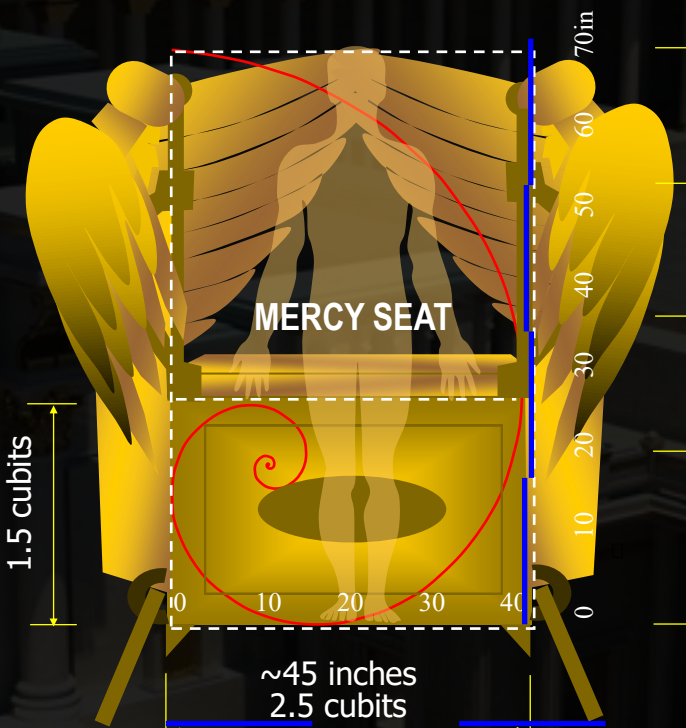

## THRONE CHAIR OF YHVH IN THE EARTHY JERUSALEM

**ALTAR OF SACRIFICE**  
**DECEMBER 10, 2018**  
 Jerusalem, Israel

**Temple Fortress:** 380 cubits long x 180 cubits wide (outer walls)  
**Court of Women:** 140 cubits long x 160 cubits wide (inner walls)  
**Temple in Courts:** 210 cubits long x 160 cubits wide (inner walls)