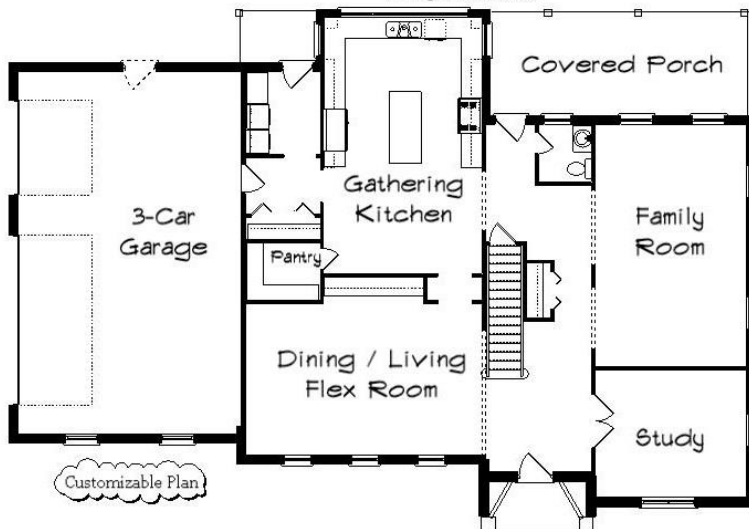

Your Land Your Style Your Home Your Way Design + Build = Your Best Value

The Bradway 3500 Sq.Ft.

Copyright © 2019 Kraus Design Build
All Rights Reserved

248-972-5549

Setting the New Standard Since 1987