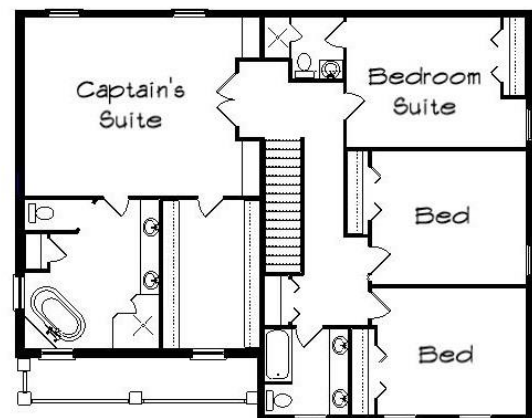

Your Land Your Style Your Home Your Way Design + Build = Your Best Value

The Bradway 3500 Sq.Ft.

Copyright © 2019 Kraus Design Build
All Rights Reserved

248-972-5549

Setting the New Standard Since 1987