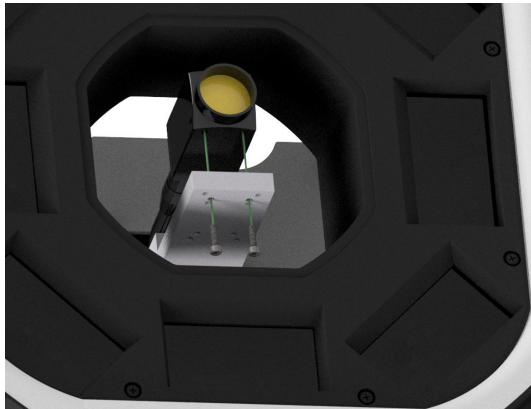

# ADandD P/N PL-SYS1

Mounting for Keyence CV-H200 C/M Camera

Mounts with included (2) S.H.C.S. - M3-0.5mm X 12mm 18-8SS

# Sample Setup Application

Sample Setup shown with specified Camera and CA-DQP25X Light.