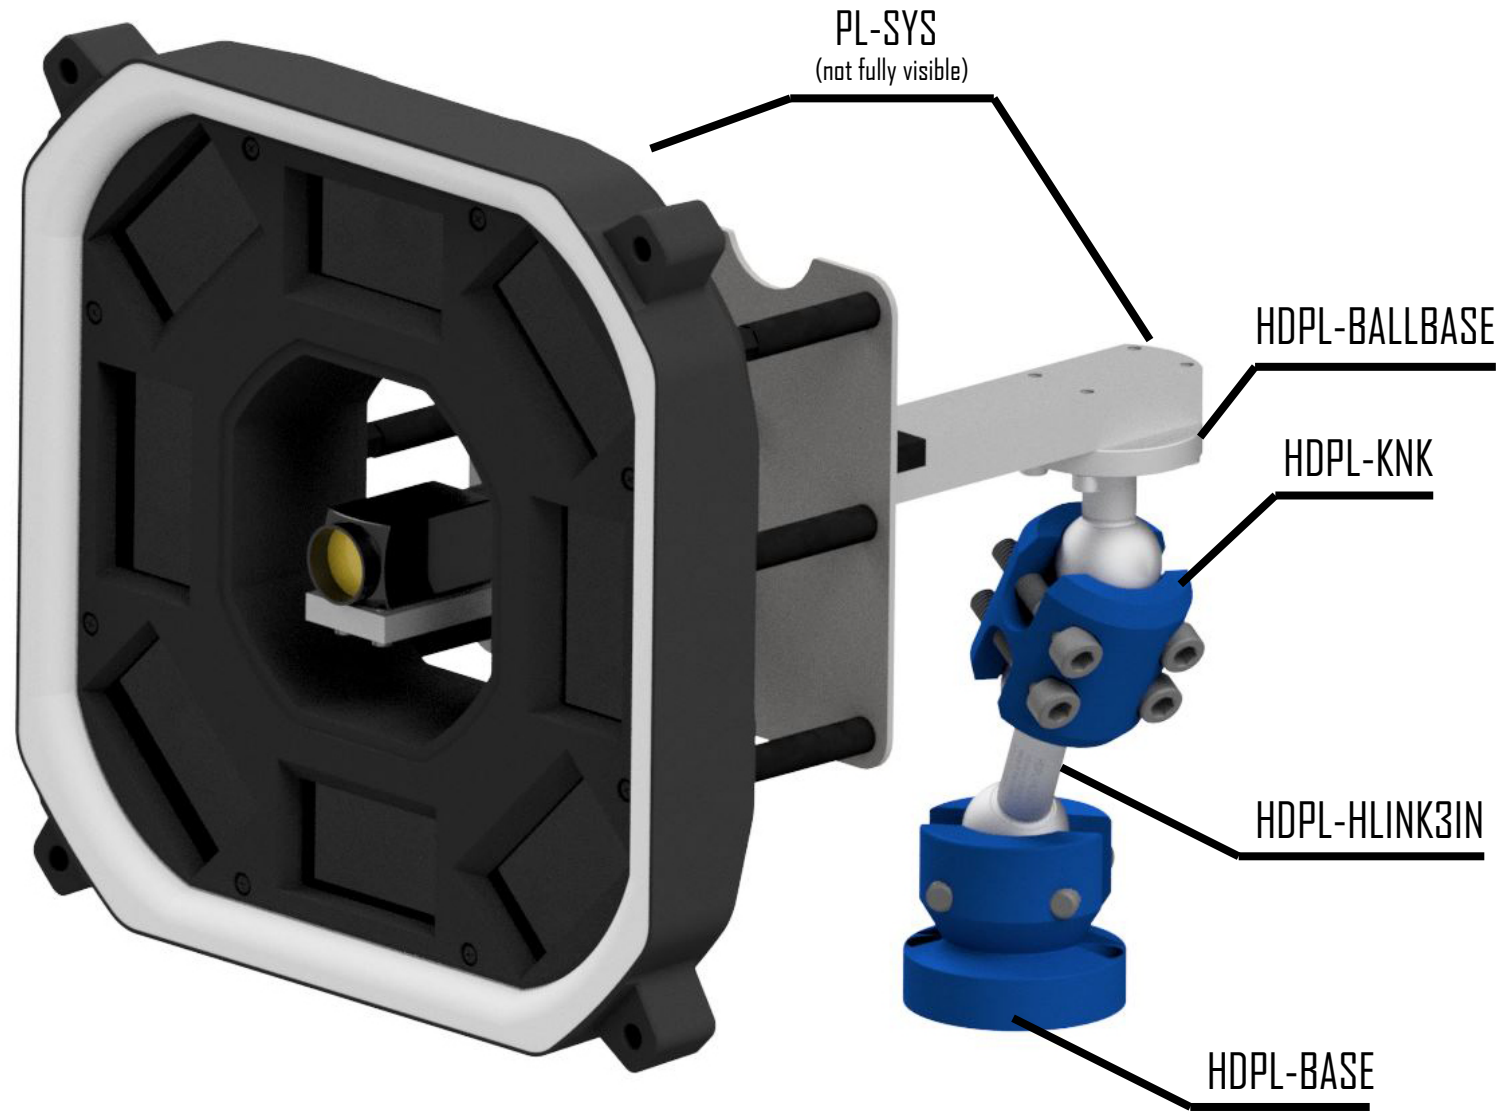

# ADandD P/N PL-SYS1

Mounting for Keyence CV-H200 C/M Camera

Mounts with included (2) S.H.C.S. - M3-0.5mm X 12mm 18-8SS

# Sample Setup Application

Sample Setup shown with specified Camera and CA-DQP25X Light.