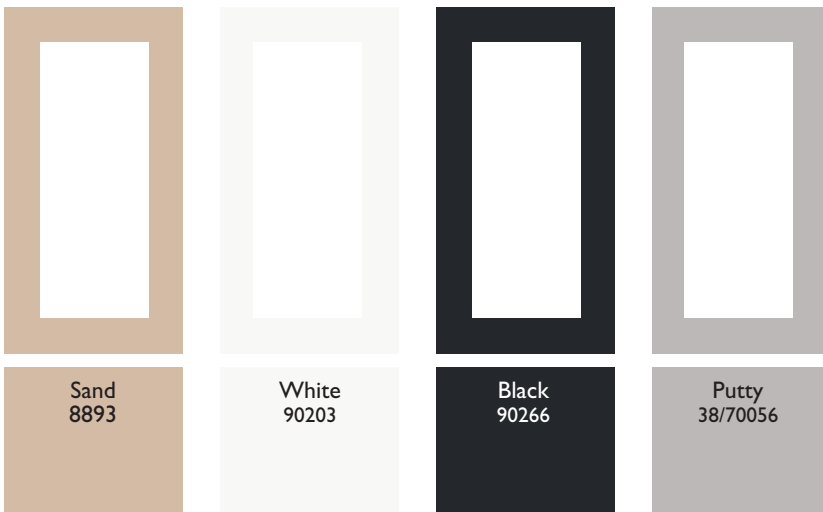

The metal trim on your Hufcor operable partitions may be powder coated to blend with, match or complement the panel face finish.

Our three level program offers trim color choices for every budget. Select a color from our Standard, Premium or Custom colors. To help you decide the best trim color, just place the template at the right over the swatch of vinyl, carpet, fabric or other face finish you have selected for your partition.

Level 1 STANDARD TRIM COLORS

Powder Coated Metal

The price of Hufcor operable partitions allows you to choose Lamb's Wool, gray or brown trim. It is included in the price of your partitions.

Level 2 PREMIUM TRIM COLORS

Custom

Level 3 CUSTOM TRIM COLORS

Powder Coated Metal

Additional lead time required

Custom-matched trim colors may also be ordered. "Custom" colors are NOT SHOWN on page 3. Send us a sample of the color you wish to match. **The prices will be higher than for our Premium Colors.** Samples will be sent for your approval after we have received an order. (Important note: Only the exposed metal trim will be powder coated. Plastic or vinyl parts are furnished in Lamb's Wool, gray or brown.)

Level 1

STANDARD TRIM COLORS – Included in Price

Lamb's Wool

Gray

Brown

Level 2

PREMIUM TRIM COLORS – Upcharge Required

Actual color may vary from that shown due to variations between the print and paint processes. Room lighting may also change the color's appearance.