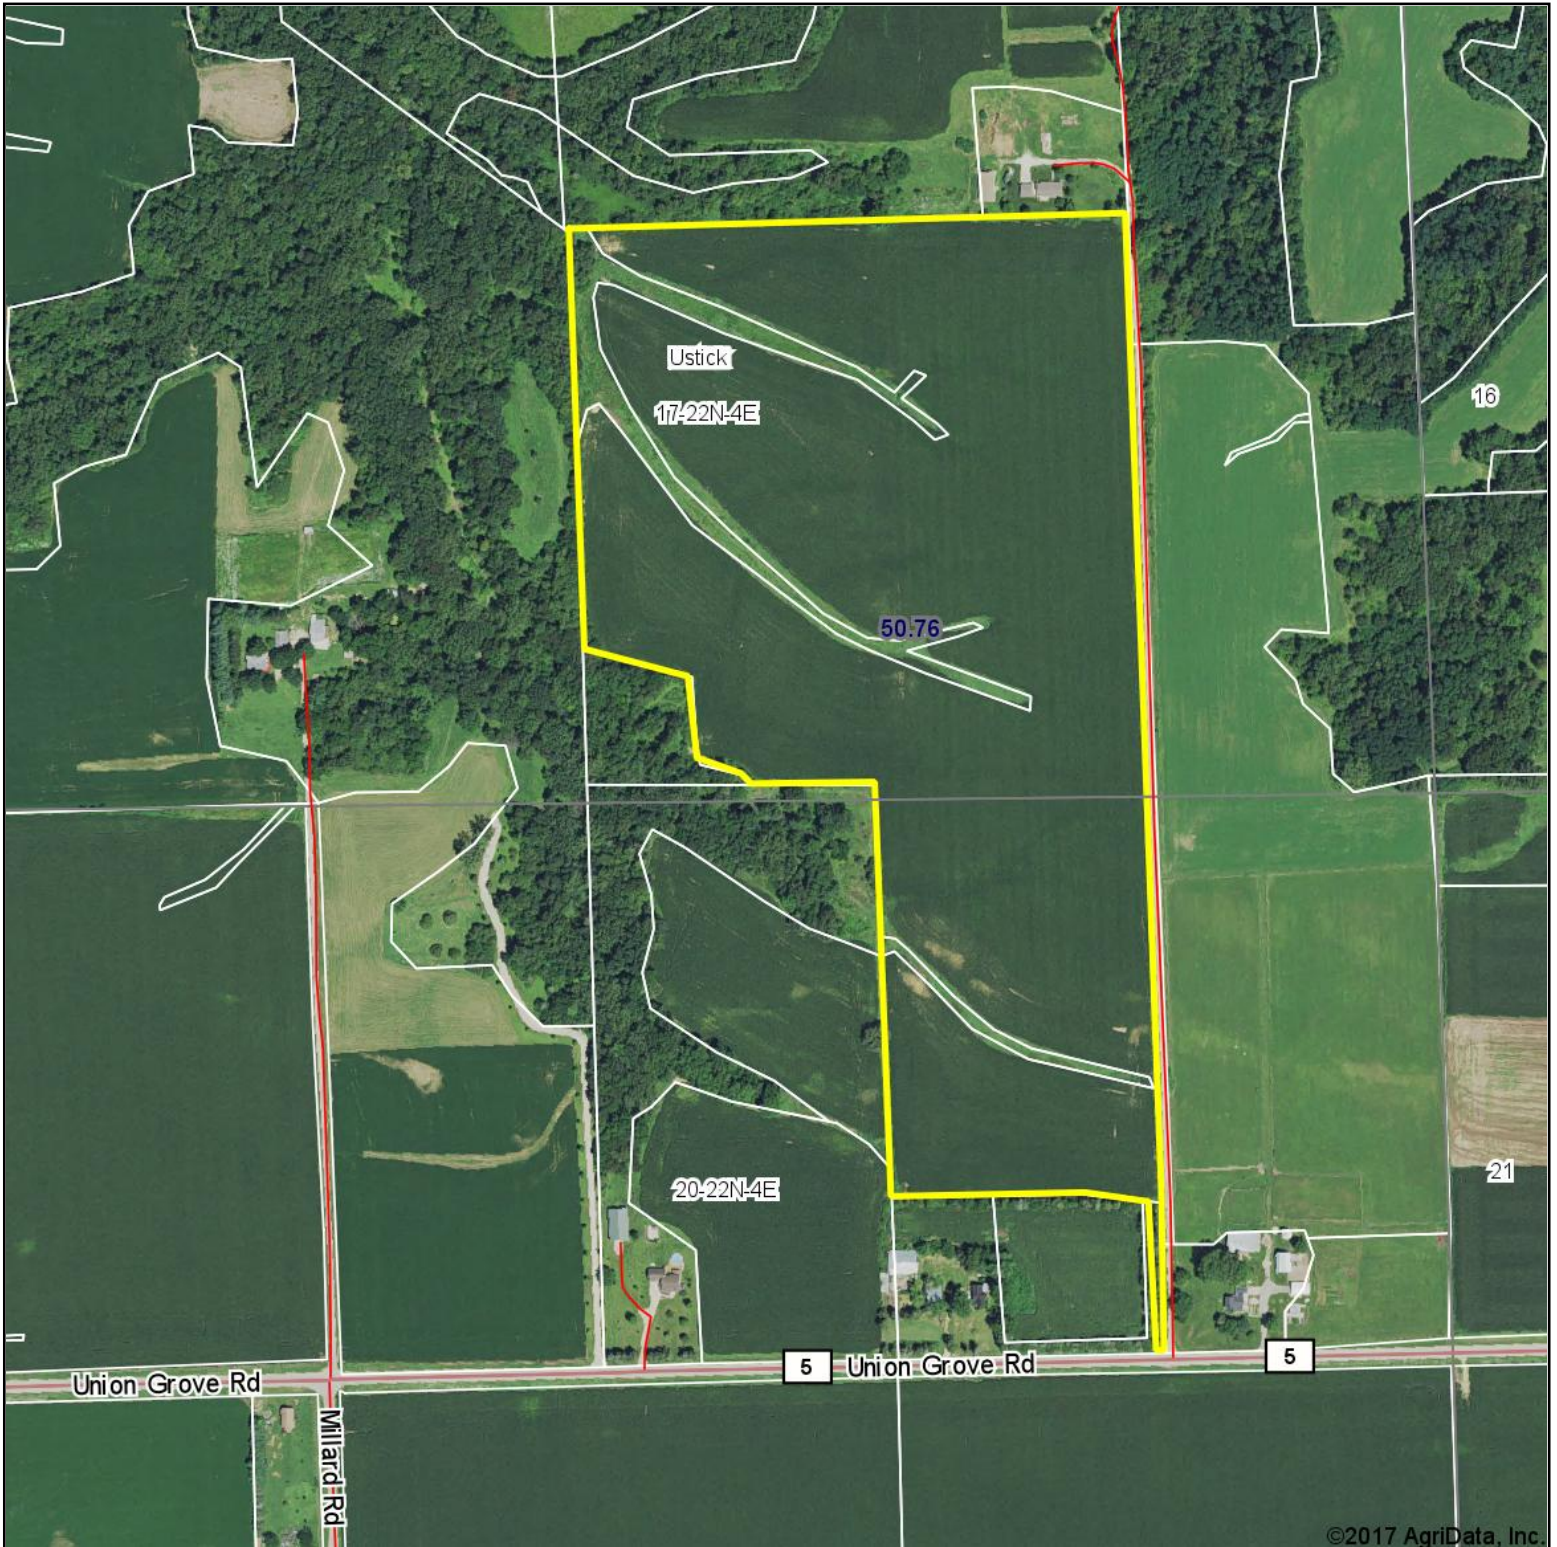

Aerial Map

©2017 AgriData, Inc.

map center: 41° 53' 16, -90° 3' 39.68

Maps Provided By:

CUSTOMIZED ONLINE MAPPING
© AgriData, Inc. 2017 www.AgriDataInc.com

17-22N-4E
Whiteside County
Illinois

2/21/2017