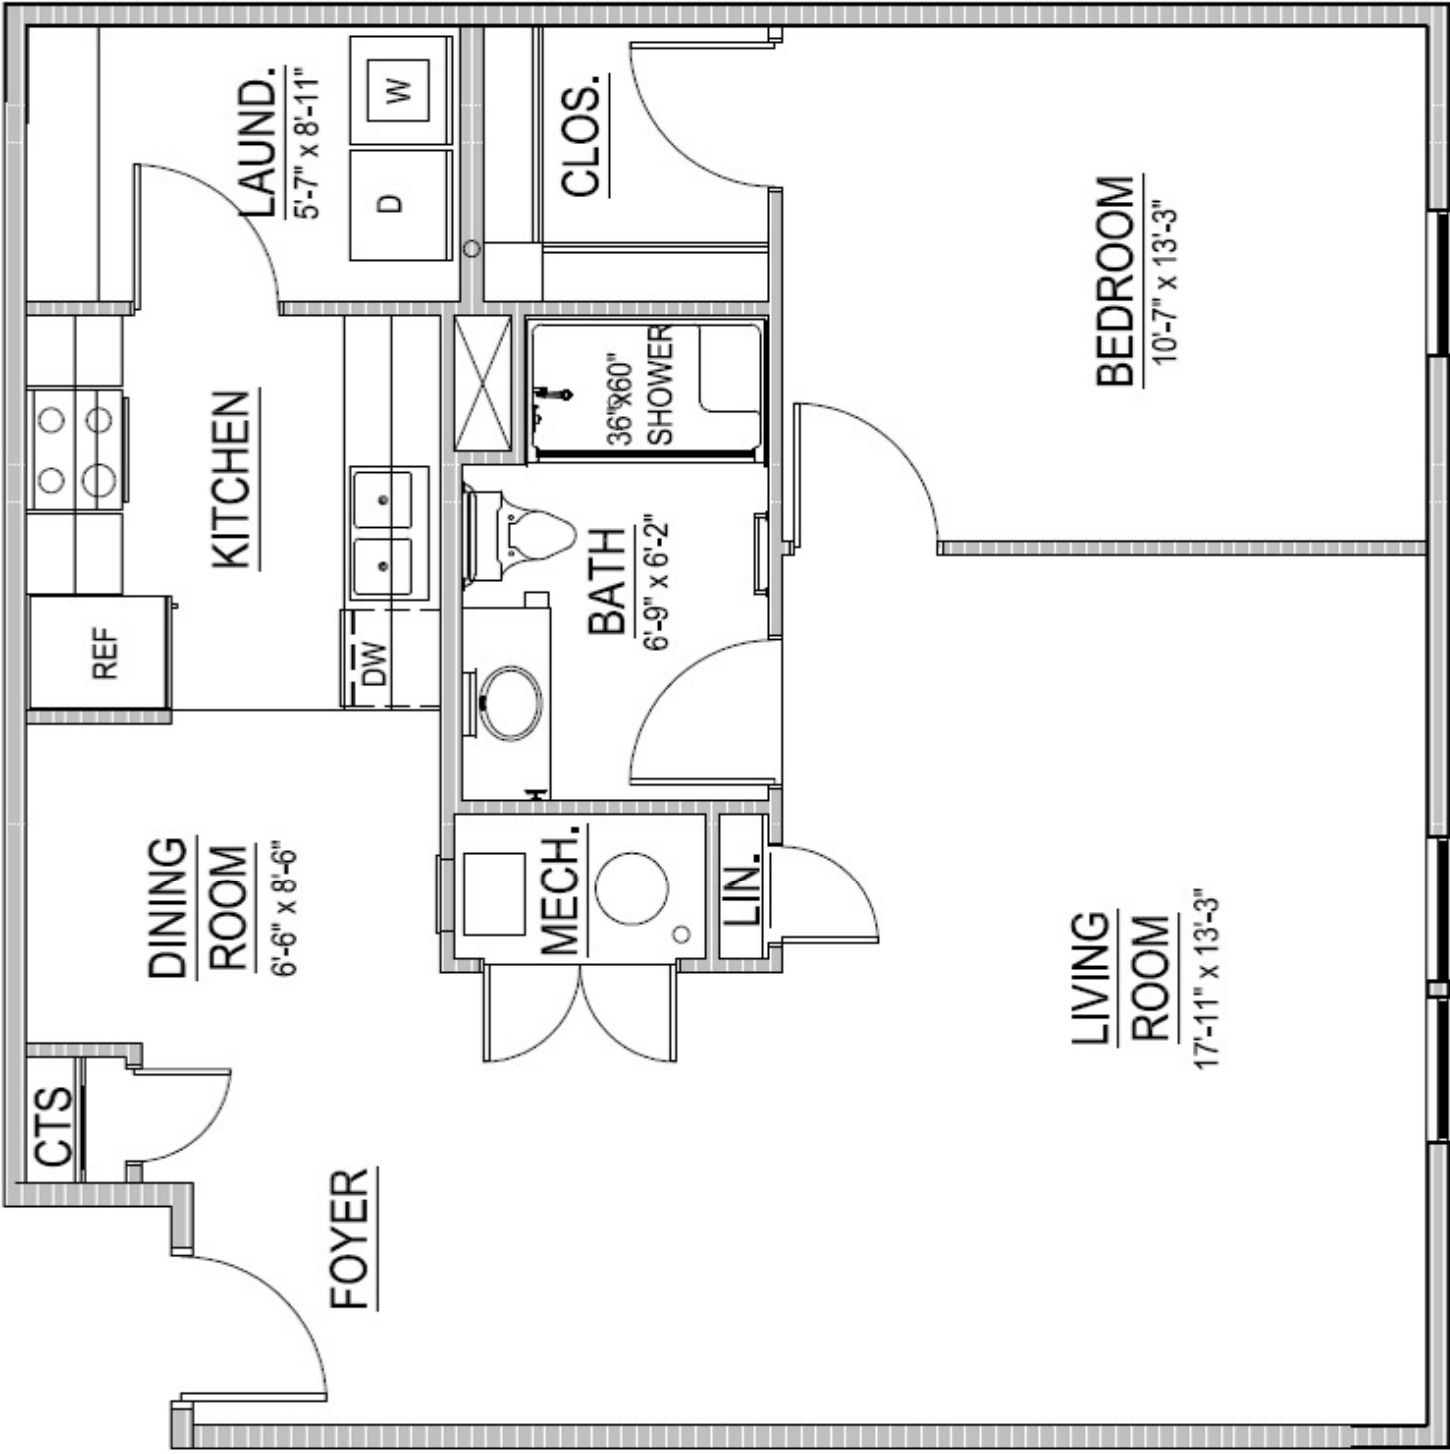

# 1-BEDROOM UNIT PLAN

NO SCALE:

APPROXIMATE: 752 square feet

# 1-BEDROOM UNIT PLAN

NO SCALE:

APPROXIMATE: 874 square feet

# 1-BEDROOM HANDICAP UNIT PLAN

NO SCALE:

APPROXIMATE: 752 square feet