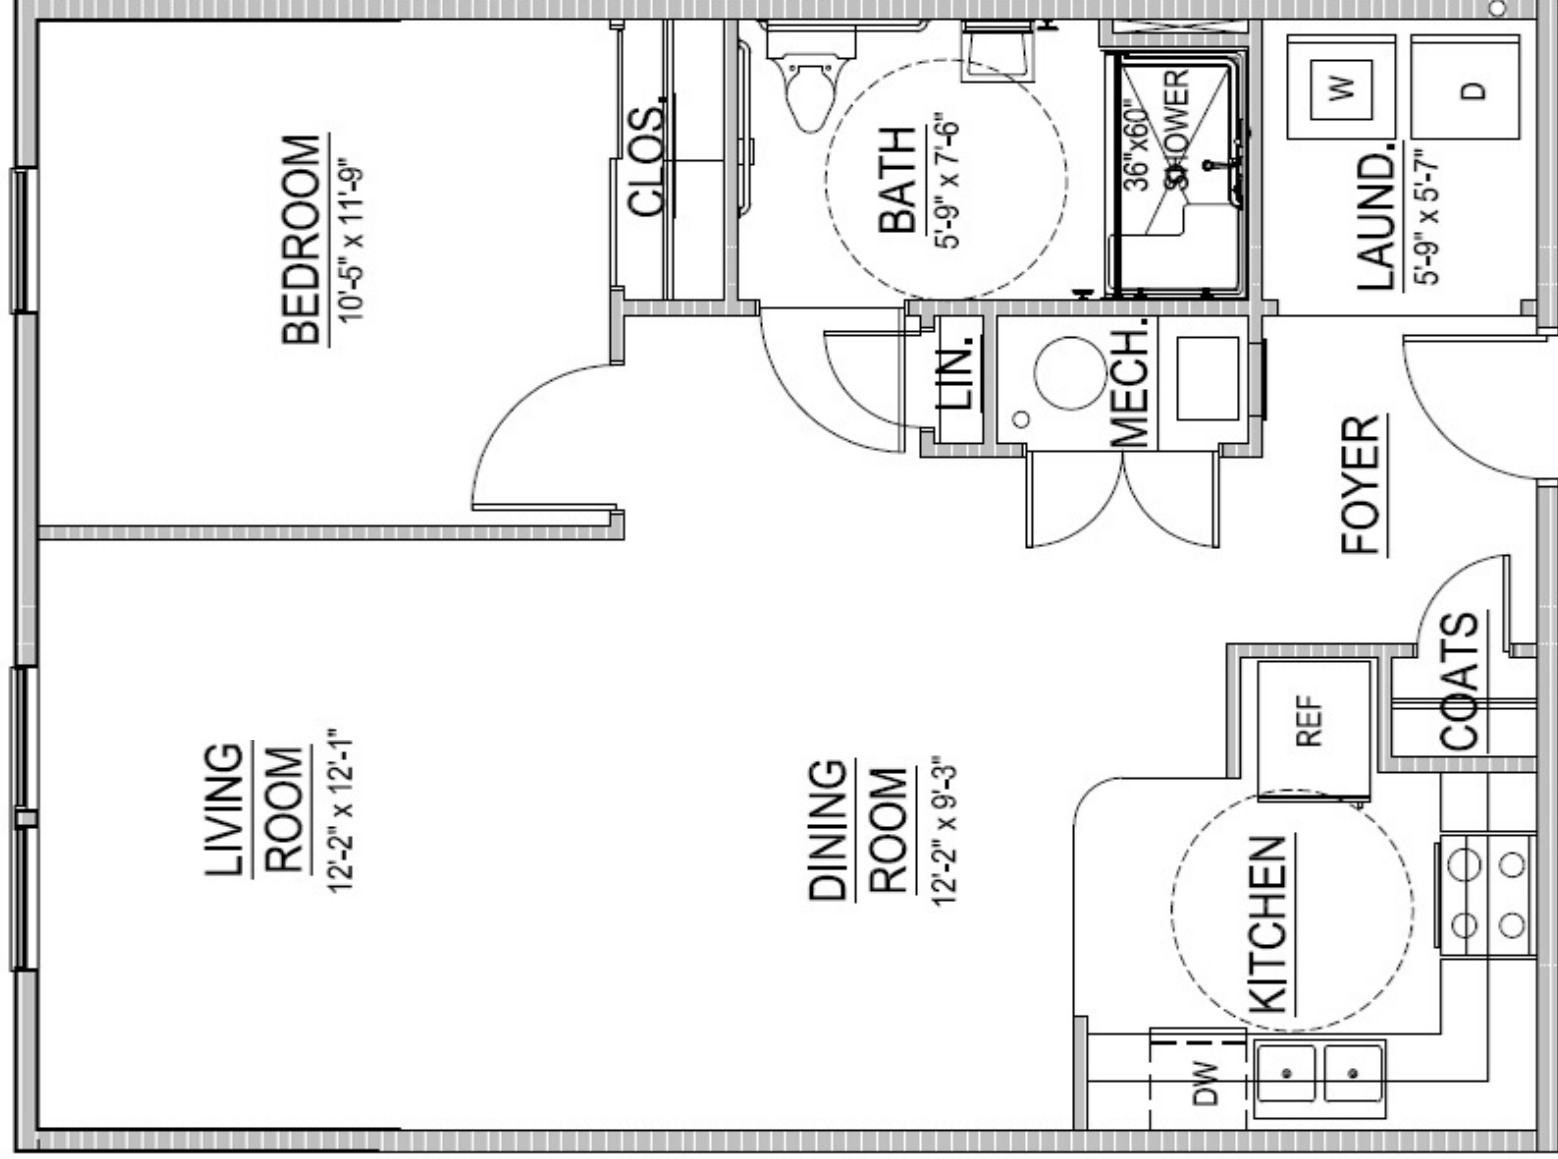

# 1-BEDROOM UNIT PLAN

NO SCALE:

APPROXIMATE: 752 square feet

# 1-BEDROOM UNIT PLAN

NO SCALE:

APPROXIMATE: 874 square feet

# 1-BEDROOM HANDICAP UNIT PLAN

NO SCALE:

APPROXIMATE: 752 square feet