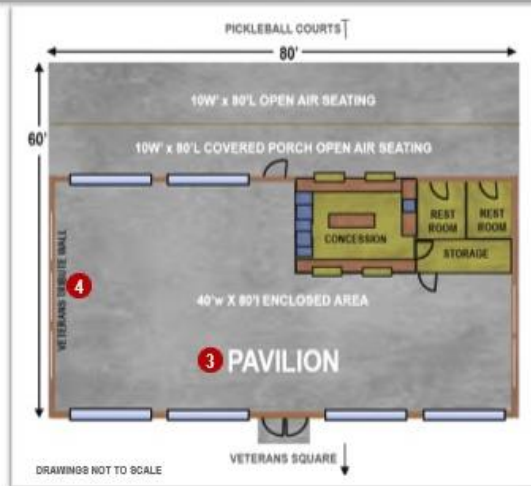

DeTour Village Veterans Park – Proposed Plan

AWARENESS, FEEDBACK & FUNDRAISING CAMPAIGN | OCTOBER 2022

SEEKING INPUT, SUPPORT & DONATIONS FOR THIS PROJECT through Grants, Commercial and Private Donations, and In-Kind Contributions.

Questions or Input, and to Discuss Contributions and Sponsorship of Any Kind: Call Susie Baker, Matt Schultz or Bill Murray

269-501-5160 | detourtwo@yahoo.com or 906-297-5471 | clerk@detourvillage.org
Accepting Cash, Check, Credit Card, and In-Kind Services

1. **1 PARK ENTRANCE ON ST MARY'S STREET**
   - Stacked Brick Entrance Pillars on Each Side of Entrance
   - **DeTour Village Veterans Park** Sign on Left Pillar
   - Black Wrought Iron Fence Outlining Veterans Area
2. **2 VETERANS SQUARE**
   - Stacked Brick Pedestal for American Flag Center of Square
   - Two Stacked Brick Flag Walls w/ Flags from Each Branch of Service (Wall Seating Available)
   - Two Metal Benches Facing Flags
   - Sidewalk Leads Into Pavilion
3. **3 PAVILION**
   - Open Air Seating Area 10' x 80'
   - Covered Open Air Porch for Seating 10' x 80'
   - Enclosed Area 40' x 80'
   - Concession Room with Four Serving Windows
   - Refrigeration, Sinks, Storage, Power, Utilities
   - Two Rest Rooms
   - Storage Room
   - Six Garage-Type Doors Along North and South Sides
4. **4 VETERANS TRIBUTE WALL – Within Pavilion**
   - List of Each Resident Who Served, Dates, Branch
   - West Interior Wall of Pavilion
5. **5 PICKLEBALL COURTS – North of Pavilion**
   - Four Pickleball Courts
   - Chain Link Fencing
   - Benches Near Courts
   - Paddles & Balls Available at Court
6. **6 BASKETBALL COURT – West of Pavilion (Phase 2)**
   - One Half Basketball Court
   - Benches Near Courts
7. **7 OUTDOOR GRILLS – West of Pickleball Courts (Phase 2)**
   - Two Charcoal Grills
8. **8 DISC GOLF – West of Pickleball Courts (Phase 2)**
   - Course to Start & End at Veterans Park
9. **W CONNECTING WALKWAYS & BIKE RACKS**
   - Five-Foot-Wide Connecting Walkways
   - Two Bike Racks