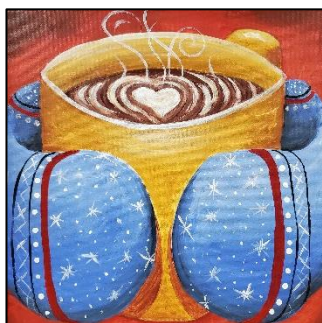

WARM HANDS

Thursday, FEB 20
5:30 – 8:30 pm