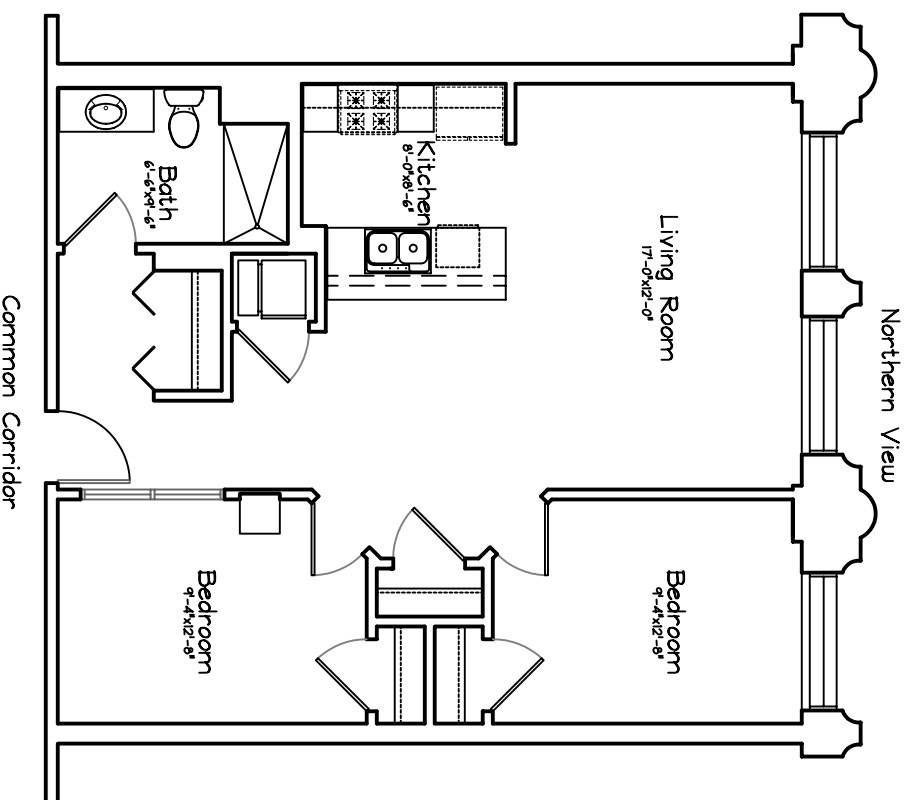

# PLANKINTON LOFT APARTMENTS - 4th FLOOR

Unit #463 = 865 sq ft  
Two Bedroom, 1 Bath

Scale : 1/8" = 1'-0"

Square Footage taken from center of corridor/party walls  
to exterior of furred walls.