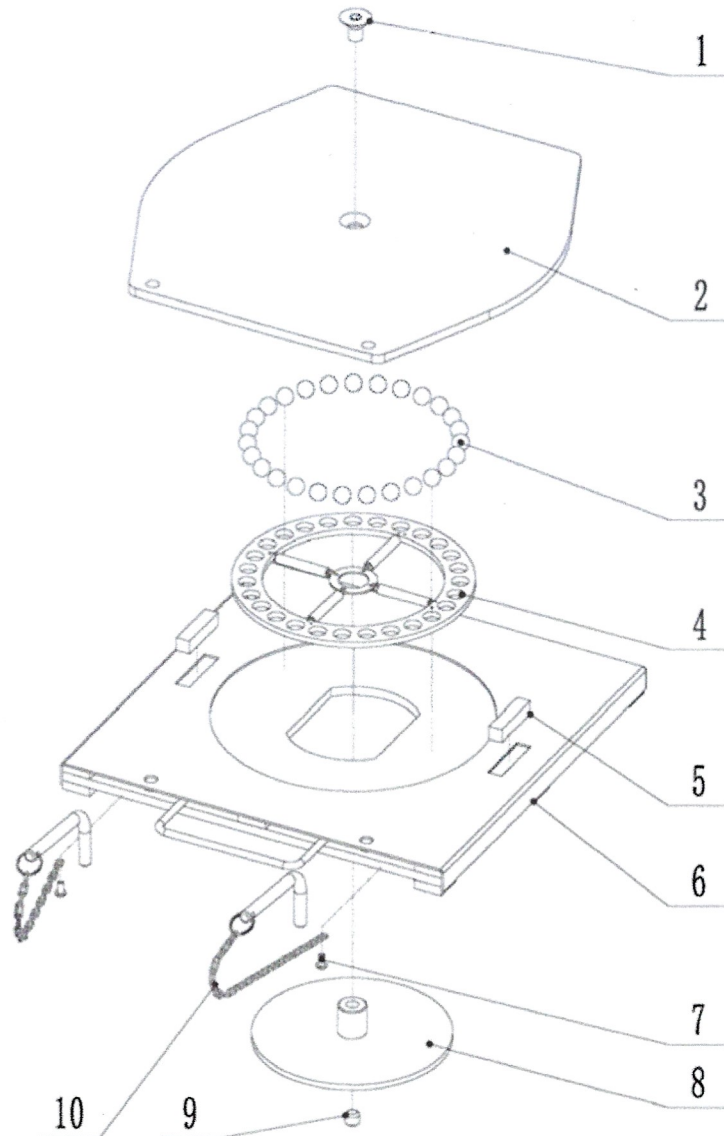

TURNTABLE-FP14KCX

HD Alignment Turntable Set (2ea)

4,500 lb. Capacity Each

(14" x 14" x 1.5")

FEATURES

- High Quality Construction
- HD Carbon Radius Steel Top Plate
- Base Handle for Easy Positioning
- 9,000 lb. Total Set Capacity (4,500 lb. ea.)

Installation / Position Instructions:

- 1) Position Turntables on the Sliding Pad at the front of the Alignment Runways with Handles facing outwards. Use sliding Pad to easily position Turntables to the 'front or back' position, while using the Movable Spacer to fill the runway gap.

NOTE: Ensure L-Pins are inserted in Top Plates to hold in place when positioning vehicle wheels.

Exploded View & Parts List (TURNTABLE-FP4KCX)

ITEM	Tux P/N	M-REF P/N	DESCRIPTION	QTY
1.	TURNTABLE-FP4KCX	305812M-M12X20	Socket Screw, M12 x 20mm	1
2.	TURNTABLE-FP4KCX	305812M-M07A01-2	Top Plate	1
3.	TURNTABLE-FP4KCX	305812M-M07A01-10	POM Nylon Ball	27
4.	TURNTABLE-FP4KCX	305812M-M07A01-03	Ball Retainer Frame	1
5.	TURNTABLE-FP4KCX	305812M-M07A01-11	Nylon Block	2
6.	TURNTABLE-FP4KCX	305812M-M07A01-01	Base Plate	1
7.	TURNTABLE-FP4KCX	305812M-M5X10	Socket Screw, M5 x 10mm	2
8.	TURNTABLE-FP4KCX	305812M-M07A01-02	Guide Plate	1
9.	TURNTABLE-FP4KCX	305812M-M12X10	Socket Cap Screw, M12 x 10mm	1
10.	TURNTABLE-FP4KCX	305812M-TP1B99-8	L-Pin w/ Chain	2

TURNTABLE-RBSPCR

HD Turntable, Rollback Spacer Set (2ea)

FEATURES

- Designed for use with iDEAL Turntables (TURNTABLE-FP4KCX)
- Fills gap behind Turntables for level 'Rollback' front wheel positioning
- Dual Handles with protective Vinyl Sleeves provide Easy Placement
- High Quality Construction with Durable Powder-Coat Finish