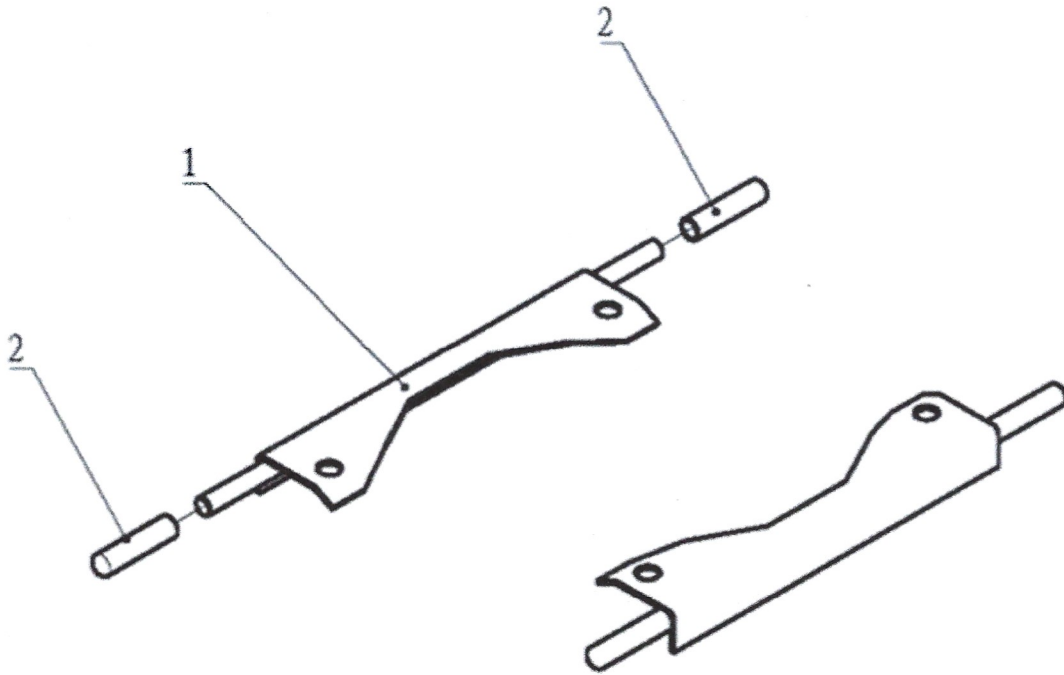

NOTE: Ensure L-Pins are inserted in Top Plates to hold in place when positioning vehicle wheels.

Exploded View & Parts List (TURNTABLE-FP4KCX)

ITEM	Tux P/N	M-REF P/N	DESCRIPTION	QTY
1.	TURNTABLE-FP4KCX	305812M-M12X20	Socket Screw, M12 x 20mm	1
2.	TURNTABLE-FP4KCX	305812M-M07A01-2	Top Plate	1
3.	TURNTABLE-FP4KCX	305812M-M07A01-10	POM Nylon Ball	27
4.	TURNTABLE-FP4KCX	305812M-M07A01-03	Ball Retainer Frame	1
5.	TURNTABLE-FP4KCX	305812M-M07A01-11	Nylon Block	2
6.	TURNTABLE-FP4KCX	305812M-M07A01-01	Base Plate	1
7.	TURNTABLE-FP4KCX	305812M-M5X10	Socket Screw, M5 x 10mm	2
8.	TURNTABLE-FP4KCX	305812M-M07A01-02	Guide Plate	1
9.	TURNTABLE-FP4KCX	305812M-M12X10	Socket Cap Screw, M12 x 10mm	1
10.	TURNTABLE-FP4KCX	305812M-TP1B99-8	L-Pin w/ Chain	2

TURNTABLE-RBSPCR

HD Turntable, Rollback Spacer Set (2ea)

FEATURES

- Designed for use with iDEAL Turntables (TURNTABLE-FP4KCX)
- Fills gap behind Turntables for level 'Rollback' front wheel positioning
- Dual Handles with protective Vinyl Sleeves provide Easy Placement
- High Quality Construction with Durable Powder-Coat Finish

Installation / Position Instructions:

- 2) With Turntables placed on sliding Turntable Pads, position Rollback Spacers behind Turntables to fill gap for the approach end of vehicles.

Exploded View & Parts List (TURNTABLE-RBSPCR)