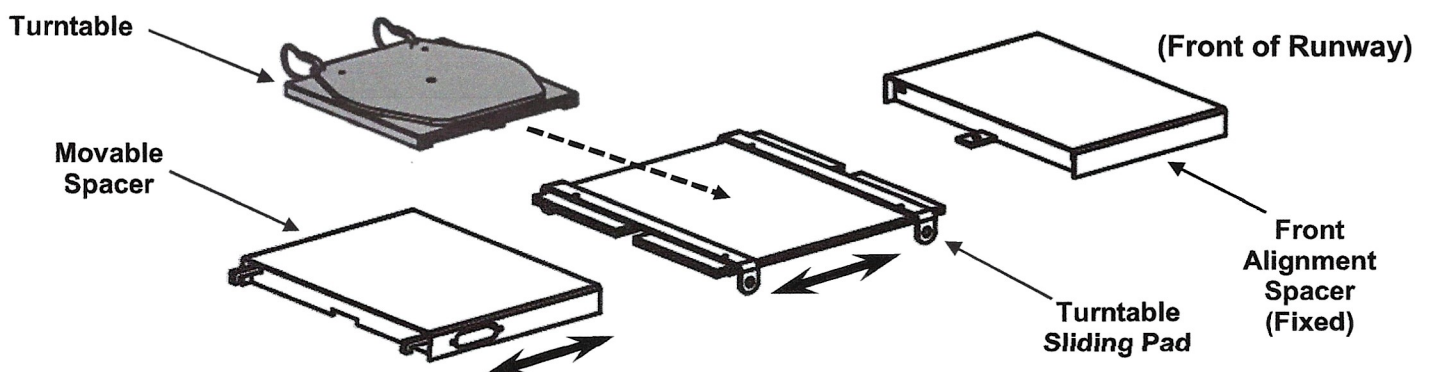

TURNTABLE-FP14KCX

HD Alignment Turntable Set (2ea)

4,500 lb. Capacity Each

(14" x 14" x 1.5")

FEATURES

- High Quality Construction
- HD Carbon Radius Steel Top Plate
- Base Handle for Easy Positioning
- 9,000 lb. Total Set Capacity (4,500 lb. ea.)

Installation / Position Instructions:

- 1) Position Turntables on the Sliding Pad at the front of the Alignment Runways with Handles facing outwards. Use sliding Pad to easily position Turntables to the 'front or back' position, while using the Movable Spacer to fill the runway gap.

NOTE: Ensure L-Pins are inserted in Top Plates to hold in place when positioning vehicle wheels.

Exploded View & Parts List (TURNTABLE-FP4KCX)

ITEM	Tux P/N	M-REF P/N	DESCRIPTION	QTY
1.	TURNTABLE-FP4KCX	305812M-M12X20	Socket Screw, M12 x 20mm	1
2.	TURNTABLE-FP4KCX	305812M-M07A01-2	Top Plate	1
3.	TURNTABLE-FP4KCX	305812M-M07A01-10	POM Nylon Ball	27
4.	TURNTABLE-FP4KCX	305812M-M07A01-03	Ball Retainer Frame	1
5.	TURNTABLE-FP4KCX	305812M-M07A01-11	Nylon Block	2
6.	TURNTABLE-FP4KCX	305812M-M07A01-01	Base Plate	1
7.	TURNTABLE-FP4KCX	305812M-M5X10	Socket Screw, M5 x 10mm	2
8.	TURNTABLE-FP4KCX	305812M-M07A01-02	Guide Plate	1
9.	TURNTABLE-FP4KCX	305812M-M12X10	Socket Cap Screw, M12 x 10mm	1
10.	TURNTABLE-FP4KCX	305812M-TP1B99-8	L-Pin w/ Chain	2

TURNTABLE-RBSPCR

HD Turntable, Rollback Spacer Set (2ea)

FEATURES

- Designed for use with iDEAL Turntables (TURNTABLE-FP4KCX)
- Fills gap behind Turntables for level 'Rollback' front wheel positioning
- Dual Handles with protective Vinyl Sleeves provide Easy Placement
- High Quality Construction with Durable Powder-Coat Finish