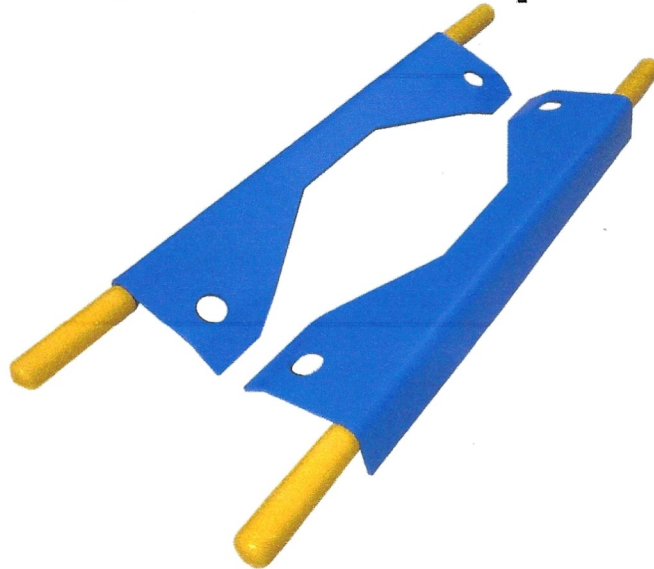

TURNTABLE-FP14KCX

HD Alignment Turntable Set (2ea)

4,500 lb. Capacity Each

(14" x 14" x 1.5")

FEATURES

- High Quality Construction
- HD Carbon Radius Steel Top Plate
- Base Handle for Easy Positioning
- 9,000 lb. Total Set Capacity (4,500 lb. ea.)

NOTE: Ensure L-Pins are inserted in Top Plates to hold in place when positioning vehicle wheels.

Exploded View & Parts List (TURNTABLE-FP4KCX)

ITEM	Tux P/N	M-REF P/N	DESCRIPTION	QTY
1.	TURNTABLE-FP4KCX	305812M-M12X20	Socket Screw, M12 x 20mm	1
2.	TURNTABLE-FP4KCX	305812M-M07A01-2	Top Plate	1
3.	TURNTABLE-FP4KCX	305812M-M07A01-10	POM Nylon Ball	27
4.	TURNTABLE-FP4KCX	305812M-M07A01-03	Ball Retainer Frame	1
5.	TURNTABLE-FP4KCX	305812M-M07A01-11	Nylon Block	2
6.	TURNTABLE-FP4KCX	305812M-M07A01-01	Base Plate	1
7.	TURNTABLE-FP4KCX	305812M-M5X10	Socket Screw, M5 x 10mm	2
8.	TURNTABLE-FP4KCX	305812M-M07A01-02	Guide Plate	1
9.	TURNTABLE-FP4KCX	305812M-M12X10	Socket Cap Screw, M12 x 10mm	1
10.	TURNTABLE-FP4KCX	305812M-TP1B99-8	L-Pin w/ Chain	2

TURNTABLE-RBSPCR

HD Turntable, Rollback Spacer Set (2ea)

FEATURES

- Designed for use with iDEAL Turntables (TURNTABLE-FP4KCX)
- Fills gap behind Turntables for level 'Rollback' front wheel positioning
- Dual Handles with protective Vinyl Sleeves provide Easy Placement
- High Quality Construction with Durable Powder-Coat Finish

ITEM	Tux P/N	M-REF P/N	DESCRIPTION	QTY
1.	TURNTABLE-RBSPCR-001	TT-8861-700-22-HJ	Spacer Weldment	2
2.	TURNTABLE-RBSPCR-002	TT-8861-700-23	Vinyl Sleeve (Yellow)	4

(Turntable not included, shown for application purposes only)