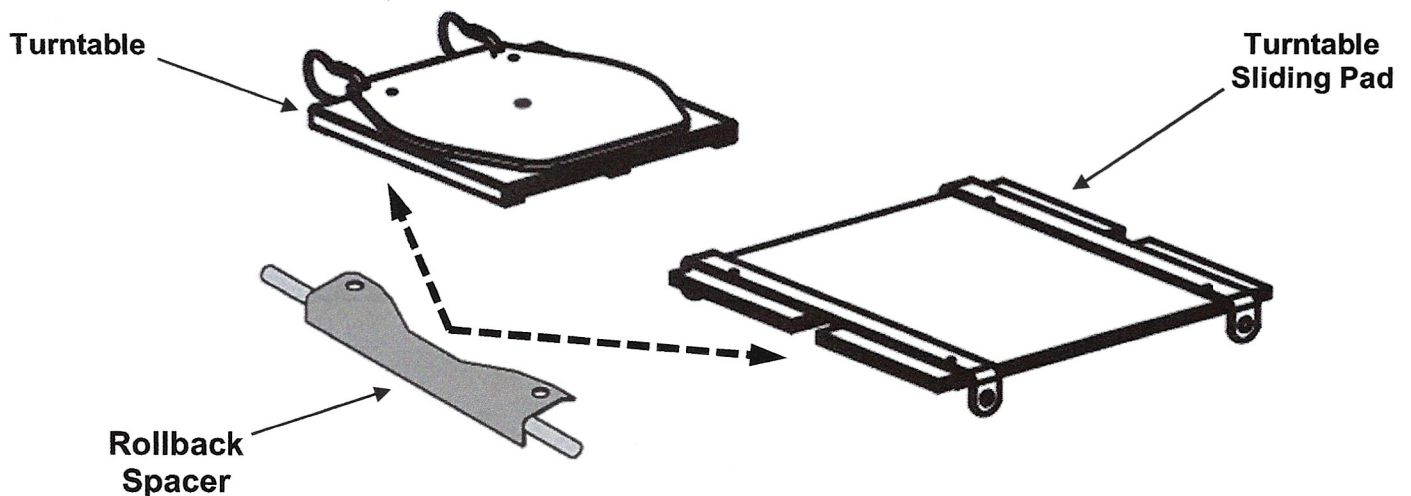

NOTE: Ensure L-Pins are inserted in Top Plates to hold in place when positioning vehicle wheels.

Exploded View & Parts List (TURNTABLE-FP4KCX)

ITEM	Tux P/N	M-REF P/N	DESCRIPTION	QTY
1.	TURNTABLE-FP4KCX	305812M-M12X20	Socket Screw, M12 x 20mm	1
2.	TURNTABLE-FP4KCX	305812M-M07A01-2	Top Plate	1
3.	TURNTABLE-FP4KCX	305812M-M07A01-10	POM Nylon Ball	27
4.	TURNTABLE-FP4KCX	305812M-M07A01-03	Ball Retainer Frame	1
5.	TURNTABLE-FP4KCX	305812M-M07A01-11	Nylon Block	2
6.	TURNTABLE-FP4KCX	305812M-M07A01-01	Base Plate	1
7.	TURNTABLE-FP4KCX	305812M-M5X10	Socket Screw, M5 x 10mm	2
8.	TURNTABLE-FP4KCX	305812M-M07A01-02	Guide Plate	1
9.	TURNTABLE-FP4KCX	305812M-M12X10	Socket Cap Screw, M12 x 10mm	1
10.	TURNTABLE-FP4KCX	305812M-TP1B99-8	L-Pin w/ Chain	2

TURNTABLE-RBSPCR

HD Turntable, Rollback Spacer Set (2ea)

FEATURES

- Designed for use with iDEAL Turntables (TURNTABLE-FP4KCX)
- Fills gap behind Turntables for level 'Rollback' front wheel positioning
- Dual Handles with protective Vinyl Sleeves provide Easy Placement
- High Quality Construction with Durable Powder-Coat Finish

Installation / Position Instructions:

- 2) With Turntables placed on sliding Turntable Pads, position Rollback Spacers behind Turntables to fill gap for the approach end of vehicles.

Exploded View & Parts List (TURNTABLE-RBSPCR)