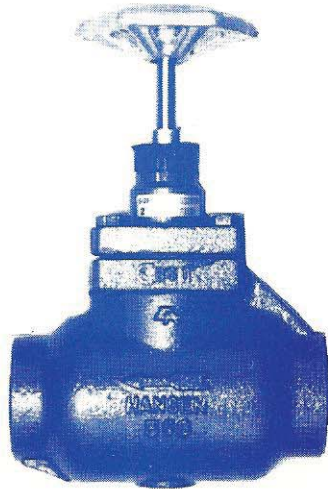

HANSEN VALVES

GLOBE VALVES, 1-1/2", 2" AND 2-1/2" ARE SOCKET WELD. 3" AND 4" ARE BUTT WELD.

GLOBE

COLOR BLUE

PIPE SIZE	SHUT-OFF HANDWHEEL	SHUT-OFF BLACK OR SILVER SEAL CAP	HAND EXP BAR HANDLE	HAND EXP RED-OLD YELLOW SEAL CAP
1-1/2	GS150H	GS150C	RS150H	RS150C
2	GS200H	GS200C	RS200H	RS200C
2-1/2	GS251H	GS251C	RS251H	RS251C
3	GW301H	GW301C	RW301H	RW301C
4	GW401H	GW401C	RW401H	RW401C

ANGLE VALVES, 1-1/2", 2", AND 2-1/2" ARE SOCKET WELD. 3" IS BUTT WELD.

ANGLE

COLOR BLUE

PIPE SIZE	SHUT-OFF HANDWHEEL	SHUT-OFF BLACK OR SILVER SEAL CAP	HAND EXP. BAR HANDLE	HAND EXP. RED-OLD YELLOW SEAL CAP
1-1/2	AS150H	AS150C	VS150H	VS150C
2	AS200H	AS200C	VS200H	VS200C
2-1/2	AS251H	AS251C	VS251H	VS251C
3	AW301H	AW301C	VW301H	VW301C

BUTTWELD VALVES, SIZES 2-1/2" THRU 4" MAY BE ANY ONE OF FOUR CASTINGS. (PGS 4 THRU 7)