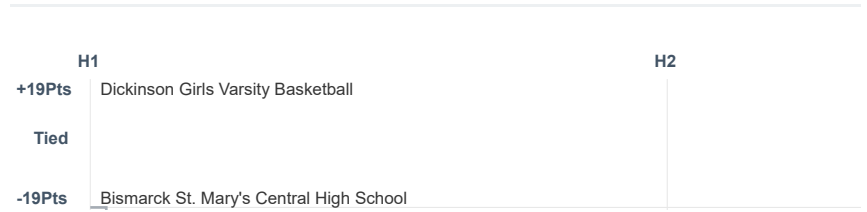

Box Score Report

DHS vs SMCHS - Jan 10, 2023 - L 42-61

Period Stats

Team	1	2	Final
DHS	23	19	42
SMCHS	30	31	61

Run Graph

Team Stats

	DHS	SMCHS
Field Goal %	31.7%	35.1%
Effective Field Goal %	36.6%	39.5%
2FG Made/Attempted	9/23	15/35
2FG%	39.1%	42.9%
3FG Made/Attempted	4/18	5/22
3FG%	22.2%	22.7%
FT Made/Attempted	12/19	16/23
Free Throw Percentage	63.2%	69.6%
Points Per Possession	0.58	0.86
Transition Points	2	20
Points Off Turnovers	11	34
Second Chance Points	9	8
Points in the Paint	18	22
Offensive Rebounds	7	14
Defense Rebounds	25	23
Assists	8	15
Deflections	25	15
Steals	10	16
Blocks	4	3
Turnovers	30	17
Personal Fouls	20	15
Charges Taken	0	0