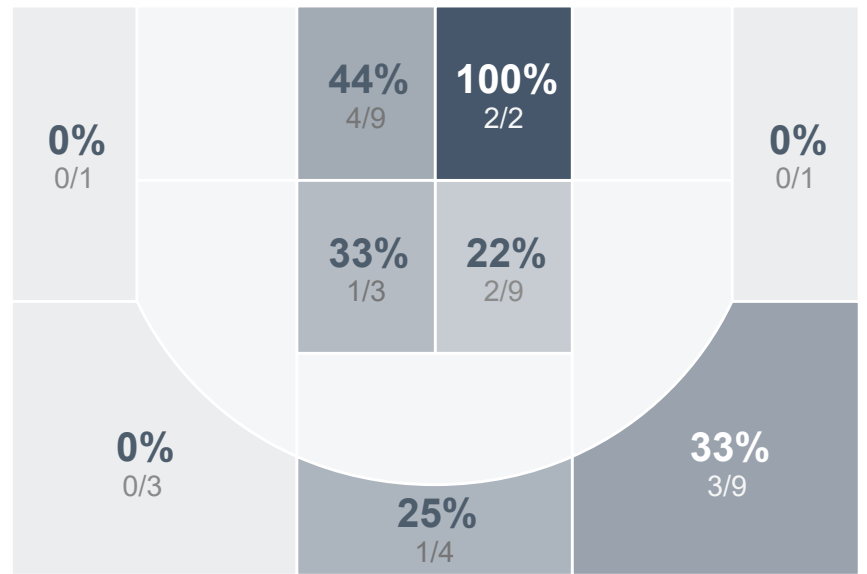

Dickinson Girls Varsity Basketball